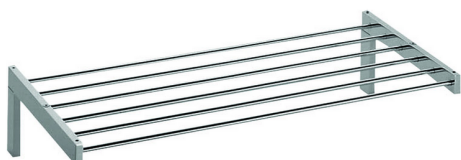

## Towel rack BATHROOM ACCESSORIES\_SQ090300

MODEL **SQ090300**

Towel rack

### AVAILABLE FINISHINGS

- 
**21** 21 Chrome
- 
**2B** 2B Polished Nickel
- 
**2F** 2F Brushed Nickel
- 
**2Q** 2Q Black Titanium
- 
**40** 40 Matt Black
- 
**4Q** 4Q Matt White