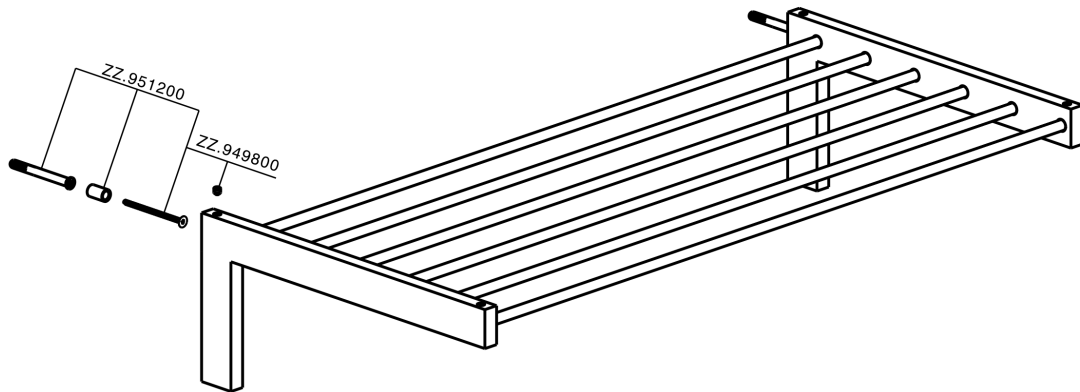

Towel rack BATHROOM ACCESSORIES_SQ090300

MODEL **SQ090300**

Towel rack

AVAILABLE FINISHINGS

-  **21** 21 Chrome
-  **2B** 2B Polished Nickel
-  **2F** 2F Brushed Nickel
-  **2Q** 2Q Black Titanium
-  **40** 40 Matt Black
-  **4Q** 4Q Matt White

CHARACTERISTICS

Towel rack BATHROOM ACCESSORIES_SQ090300

SQ090300

<https://en.huberitalia.com/towel-rack-bathroom-accessories-sq090300>

2026-04-06