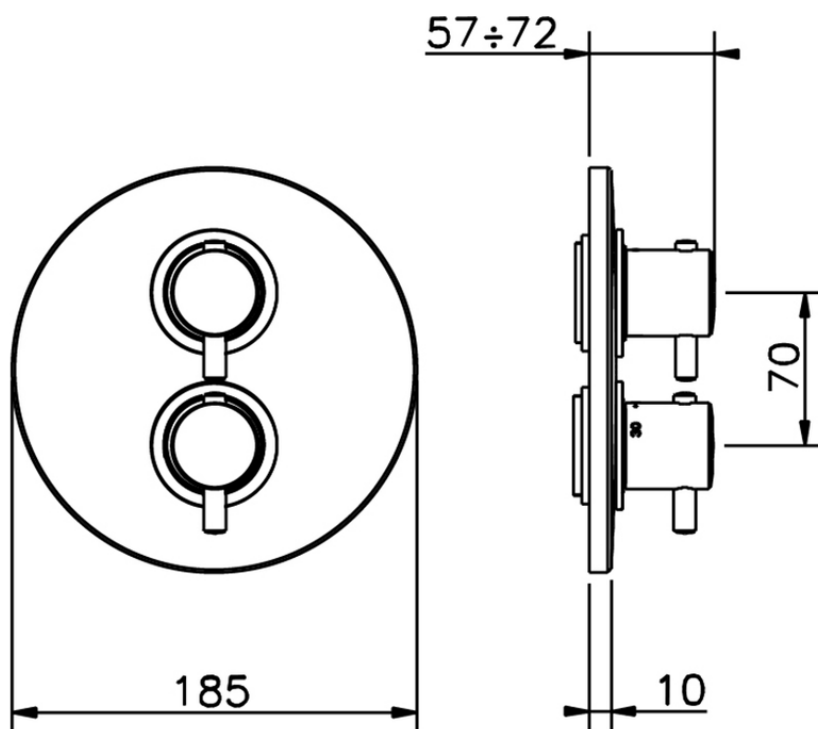

Exposed part for 1-outlet con.thermo.shower valve THERMO_TV007300

TV007300

<https://en.huberitalia.com/exposed-part-for-1-outlet-con-thermo-shower-valve-thermo-tv007300>

Piastra/Plate/Plaque/Platte/Placa

2-3mm: XX 25-40 YY 76-91

10 mm: XX 16-31 YY 65-80

ZB007301

<https://en.huberitalia.com/1-outlet-concealed-thermostatic-shower-valve-concealed-zb007301>

2024-12-22