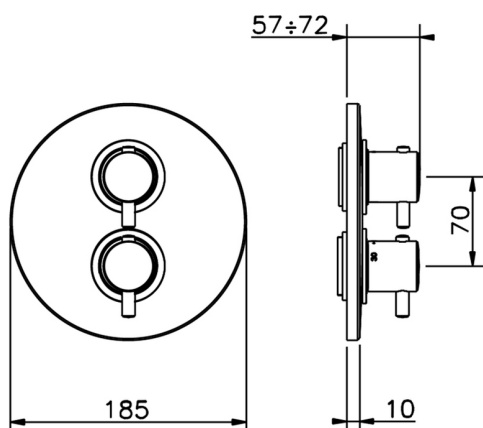

Thermostatic

The Huber thermostatic is your personal water manager, helping you to handle, control and save water and energy.