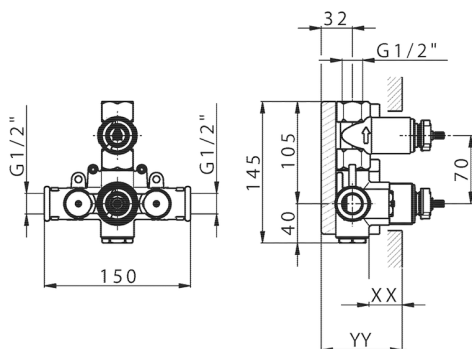

1-outlet Concealed thermostatic shower valve CONCEALED_ZB007301

MODEL **ZB007301**

1-outlet Concealed thermostatic shower valve, with stopvalve, without trim kit

AVAILABLE FINISHINGS

CHARACTERISTICS

Installation	Concealed
Cartridge Spare Parts	24.04A.PP
8x20 Plus P Thermostatic Valve	
Concealed	1

Piastra/Plate/Plaque/Platte/Placa

2-3mm: XX 25-40 YY 76-91

10 mm: XX 16-31 YY 65-80

Thermostatic

The Huber thermostatic is your personal water manager, helping you to handle, control and save water and energy.