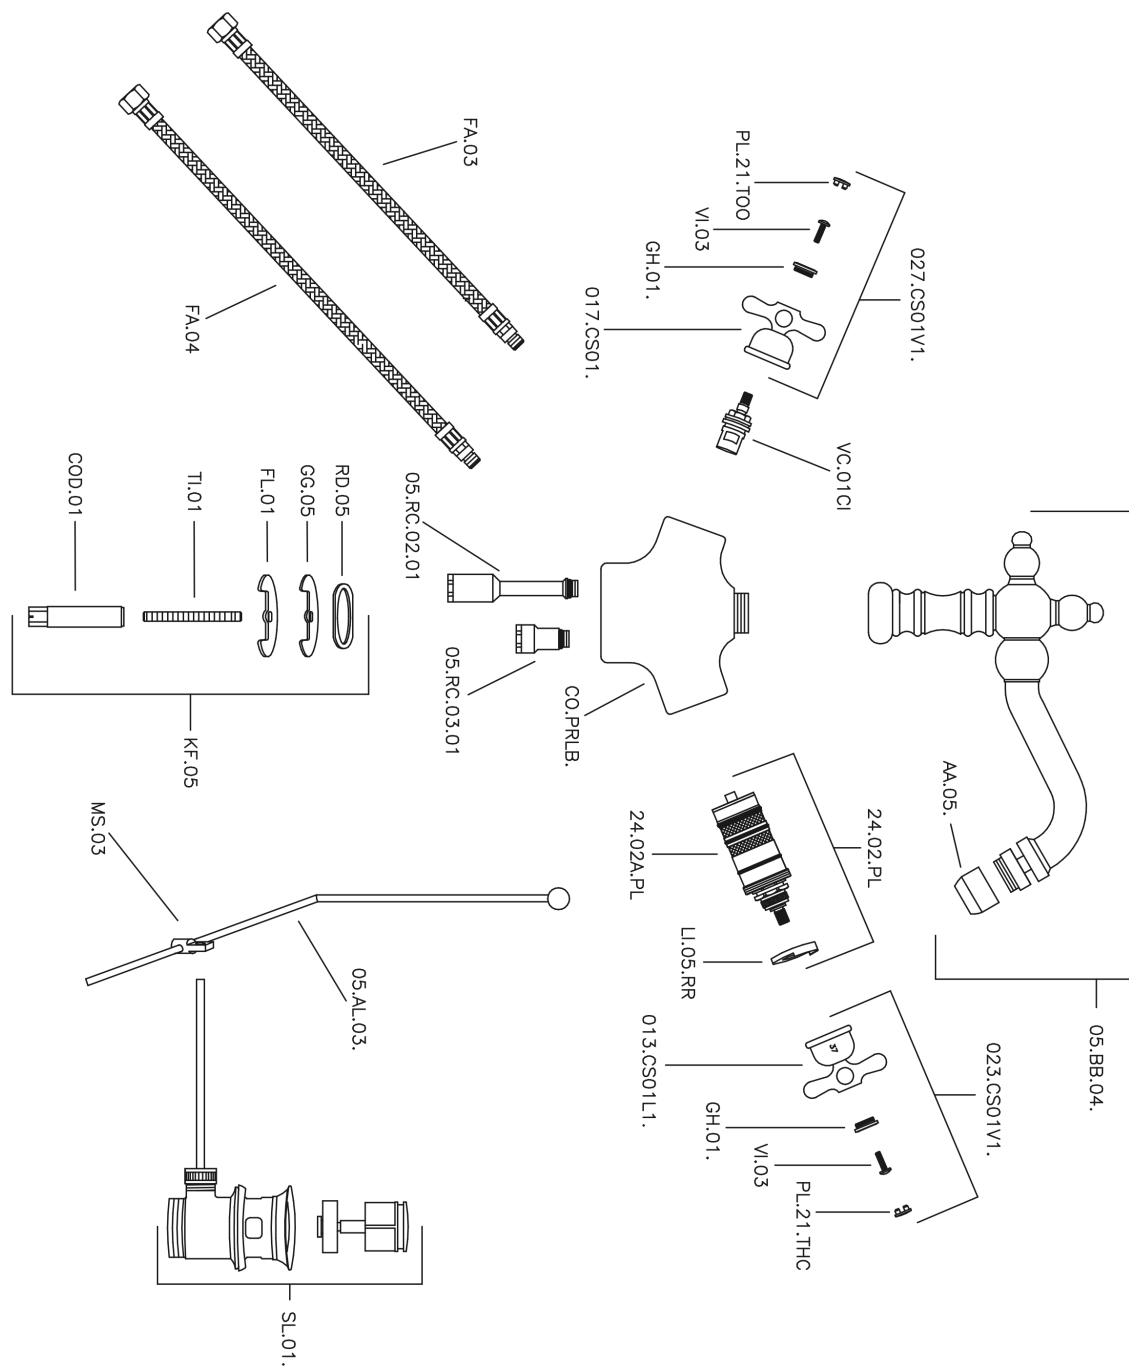

Thermostatic bidet mixer CROISETTE_CST56010

MODEL **CST56010**

Thermostatic bidet mixer, with 1"1/4 automatic pop-up waste, swivel spout, G.3/8" stainless steel flexible hoses

AVAILABLE FINISHINGS

-  **21** 21 Chrome
-  **27** 27 Old Bronze
-  **2G** 2G Antique Gold
-  **2W** 2W Brushed Gold

CHARACTERISTICS

Cartridge Spare Parts **24.04A.PP**

8x20 Plus P Thermostatic Valve

Thermostatic

The Huber thermostatic is your personal water manager, helping you to handle, control and save water and energy.

Thermostatic bidet mixer CROISETTE_CST56010

CST56010

<https://en.huberitalia.com/thermostatic-bidet-mixer-croisette-cst56010>

2026-04-09