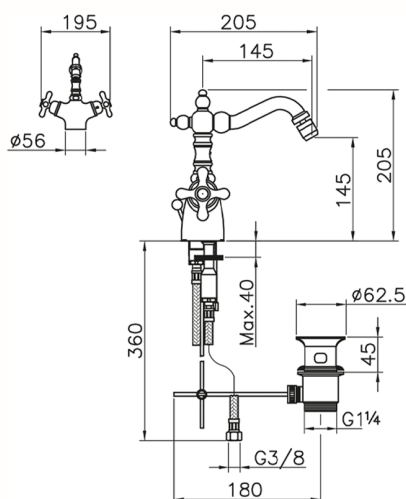

Thermostatic bidet mixer CROISETTE_CST56010

MODEL **CST56010**

Thermostatic bidet mixer, with 1"1/4 automatic pop-up waste, swivel spout, G.3/8" stainless steel flexible hoses

AVAILABLE FINISHINGS

-  **21** 21 Chrome
-  **27** 27 Old Bronze
-  **2G** 2G Antique Gold
-  **2W** 2W Brushed Gold

CHARACTERISTICS

Cartridge Spare Parts **24.04A.PP**

8x20 Plus P Thermostatic Valve

Thermostatic

The Huber thermostatic is your personal water manager, helping you to handle, control and save water and energy.

Thermostatic bidet mixer CROISETTE_CST56010

CST56010

<https://en.huberitalia.com/thermostatic-bidet-mixer-croisette-cst56010>

2026-04-09