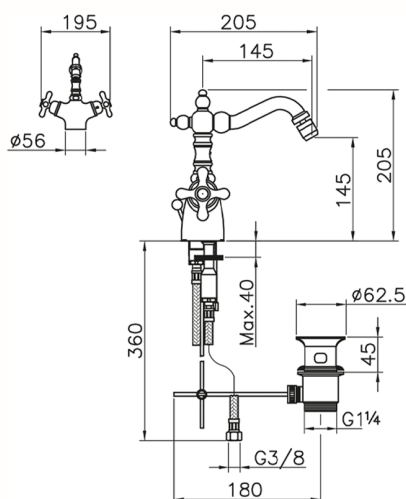

Thermostatic bidet mixer CROISETTE_CST56010

MODEL **CST56010**

Thermostatic bidet mixer, with 1"1/4 automatic pop-up waste, swivel spout, G.3/8" stainless steel flexible hoses

AVAILABLE FINISHINGS

-  **21** 21 Chrome
-  **27** 27 Old Bronze
-  **2G** 2G Antique Gold
-  **2W** 2W Brushed Gold

CHARACTERISTICS

Cartridge Spare Parts **24.04A.PP**

8x20 Plus P Thermostatic Valve

Thermostatic

The Huber thermostatic is your personal water manager, helping you to handle, control and save water and energy.

Thermostatic bidet mixer CROISETTE_CST56010

CST56010

<https://en.huberitalia.com/thermostatic-bidet-mixer-croisette-cst56010>

2026-06-27