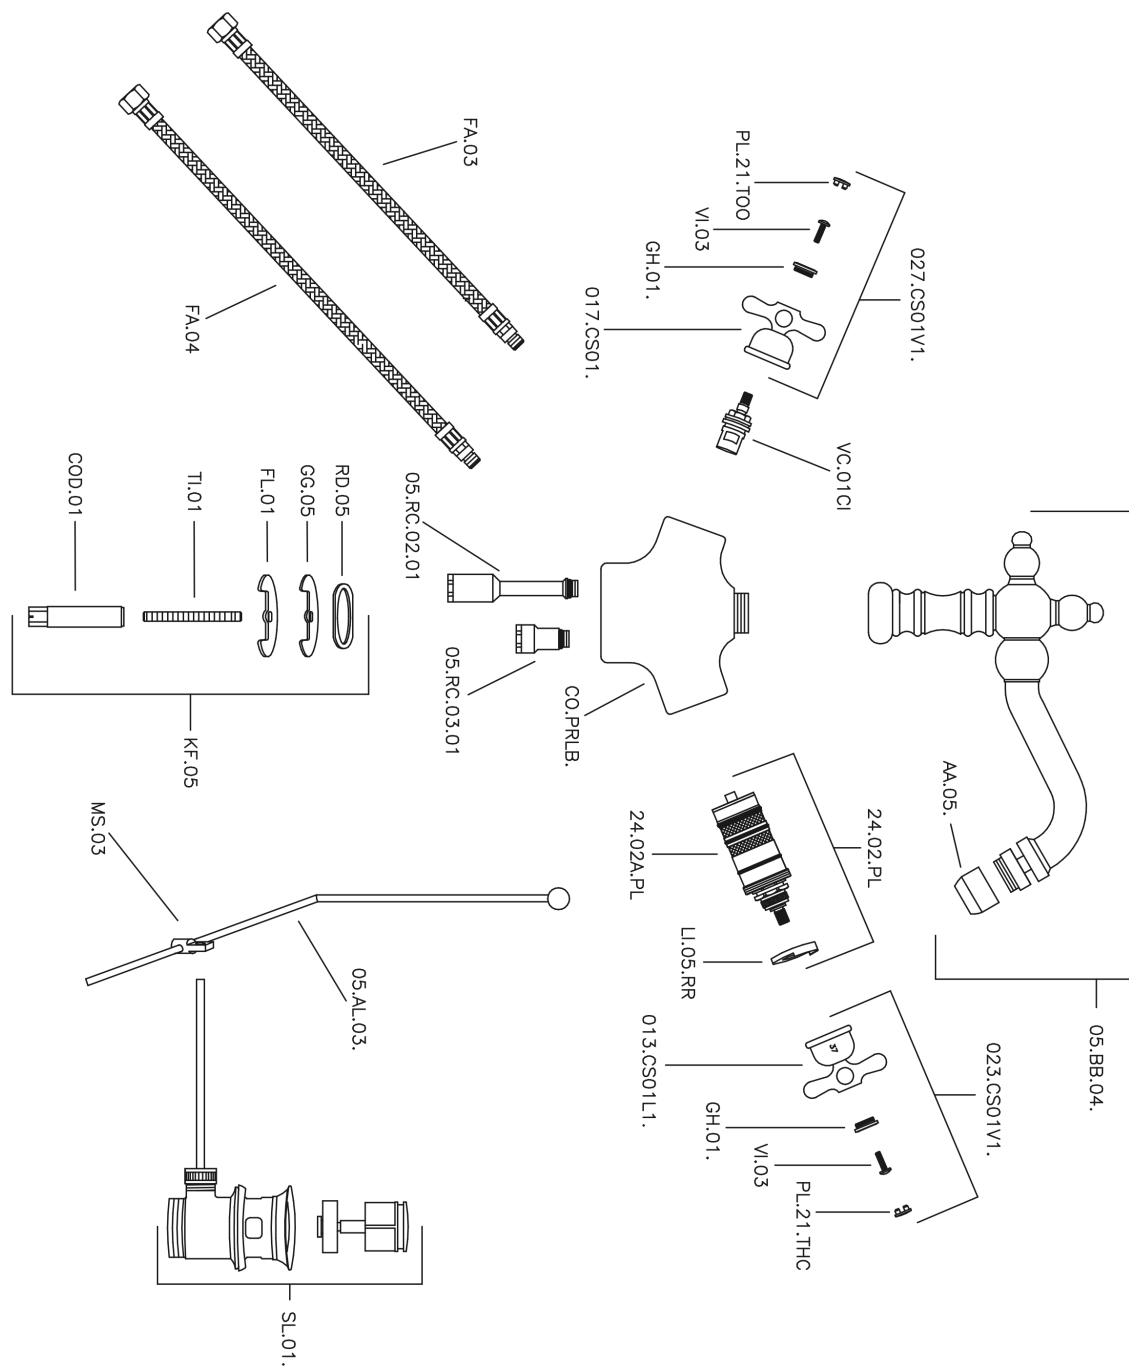

Thermostatic bidet mixer CROISETTE_CST56010

MODEL **CST56010**

Thermostatic bidet mixer, with 1"1/4 automatic pop-up waste, swivel spout, G.3/8" stainless steel flexible hoses

AVAILABLE FINISHINGS

-  **21** 21 Chrome
-  **27** 27 Old Bronze
-  **2G** 2G Antique Gold
-  **2W** 2W Brushed Gold

CHARACTERISTICS

Cartridge Spare Parts **24.04A.PP**

8x20 Plus P Thermostatic Valve

Thermostatic

The Huber thermostatic is your personal water manager, helping you to handle, control and save water and energy.

Thermostatic bidet mixer CROISETTE_CST56010

CST56010

<https://en.huberitalia.com/thermostatic-bidet-mixer-croisette-cst56010>

2026-06-27