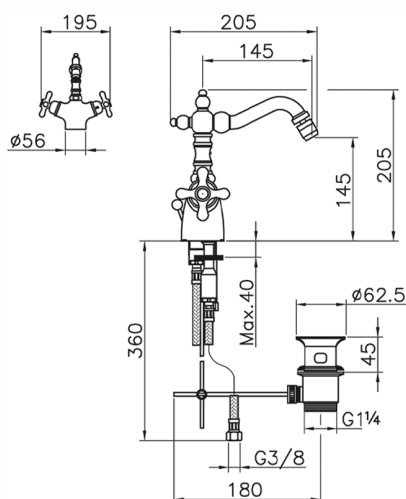

## Thermostatic bidet mixer CROISETTE\_CST56010

MODEL **CST56010**

Thermostatic bidet mixer, with 1"1/4 automatic pop-up waste, swivel spout, G.3/8" stainless steel flexible hoses

### CHARACTERISTICS

Cartridge Spare Parts **24.04A.PP**

**8x20 Plus P Thermostatic Valve**