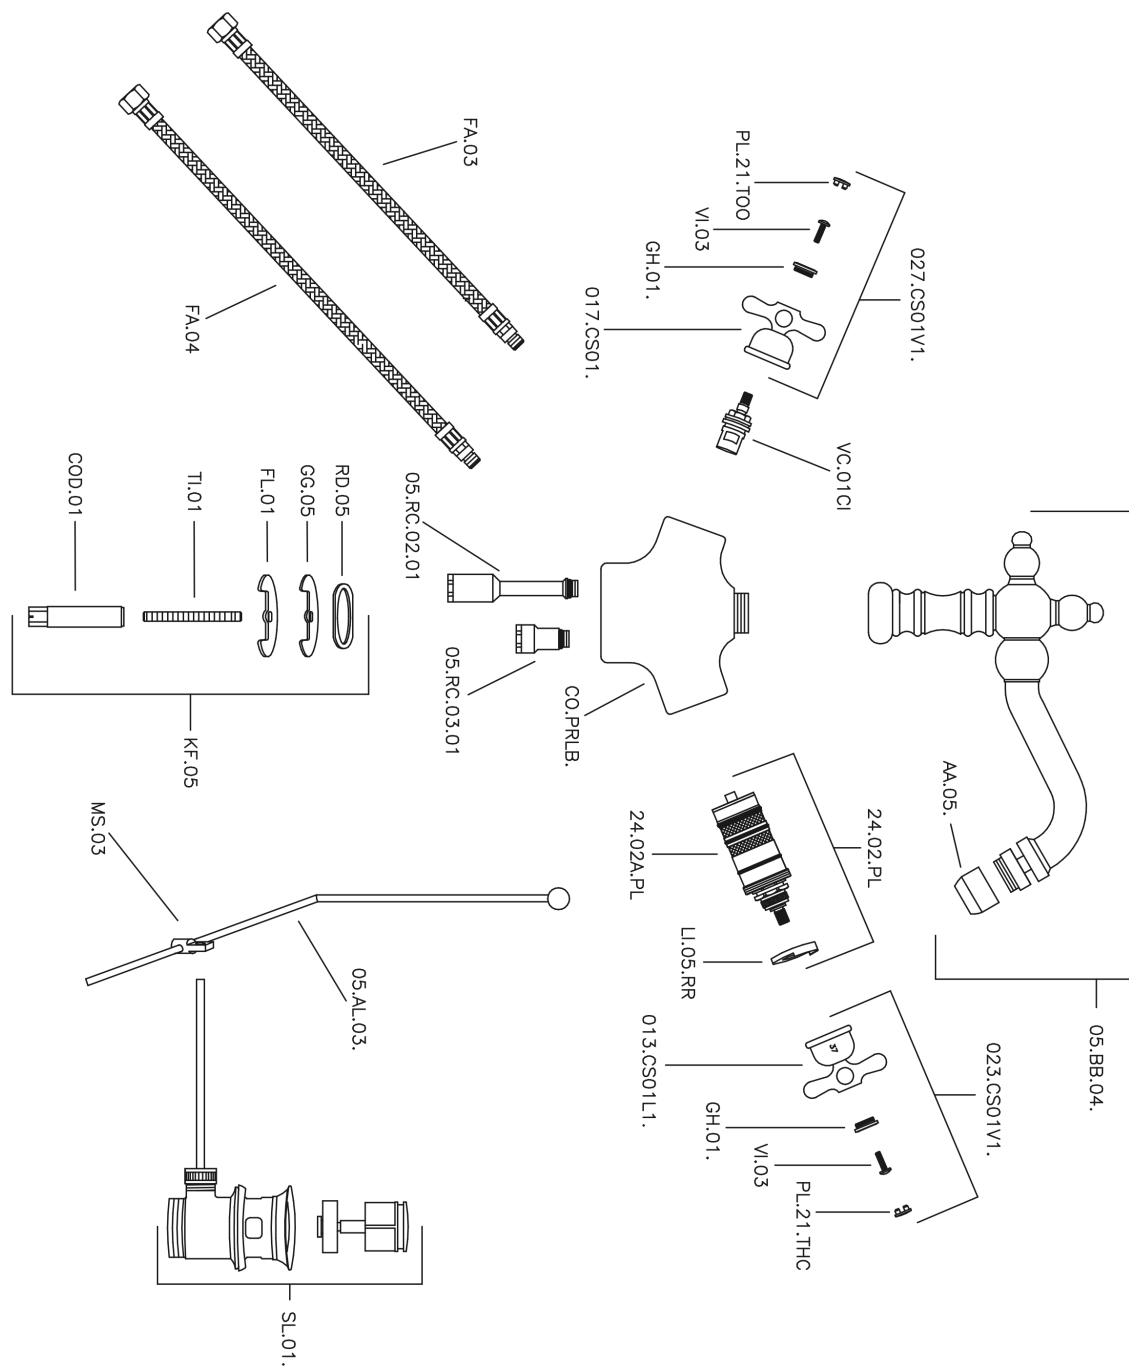

Thermostatic bidet mixer CROISETTE_CST56010

MODEL **CST56010**

Thermostatic bidet mixer, with 1"1/4 automatic pop-up waste, swivel spout, G.3/8" stainless steel flexible hoses

AVAILABLE FINISHINGS

-  **21** 21 Chrome
-  **27** 27 Old Bronze
-  **2G** 2G Antique Gold
-  **2W** 2W Brushed Gold

CHARACTERISTICS

Cartridge Spare Parts **24.04A.PP**

8x20 Plus P Thermostatic Valve

Thermostatic

The Huber thermostatic is your personal water manager, helping you to handle, control and save water and energy.

Thermostatic bidet mixer CROISETTE_CST56010

CST56010

<https://en.huberitalia.com/thermostatic-bidet-mixer-croisette-cst56010>

2026-04-06