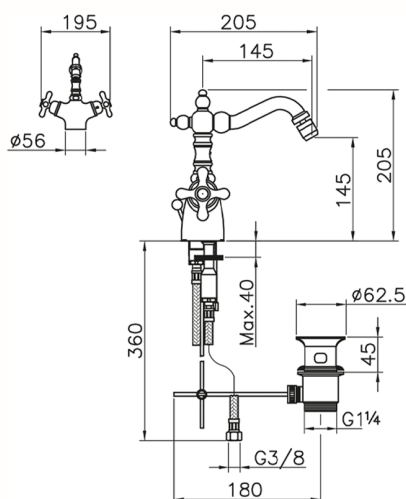

Thermostatic bidet mixer CROISETTE_CST56010

MODEL **CST56010**

Thermostatic bidet mixer, with 1"1/4 automatic pop-up waste, swivel spout, G.3/8" stainless steel flexible hoses

AVAILABLE FINISHINGS

-  **21** 21 Chrome
-  **27** 27 Old Bronze
-  **2G** 2G Antique Gold
-  **2W** 2W Brushed Gold

CHARACTERISTICS

Cartridge Spare Parts **24.04A.PP**

8x20 Plus P Thermostatic Valve

Thermostatic

The Huber thermostatic is your personal water manager, helping you to handle, control and save water and energy.

Thermostatic bidet mixer CROISETTE_CST56010

CST56010

<https://en.huberitalia.com/thermostatic-bidet-mixer-croisette-cst56010>

2026-04-06