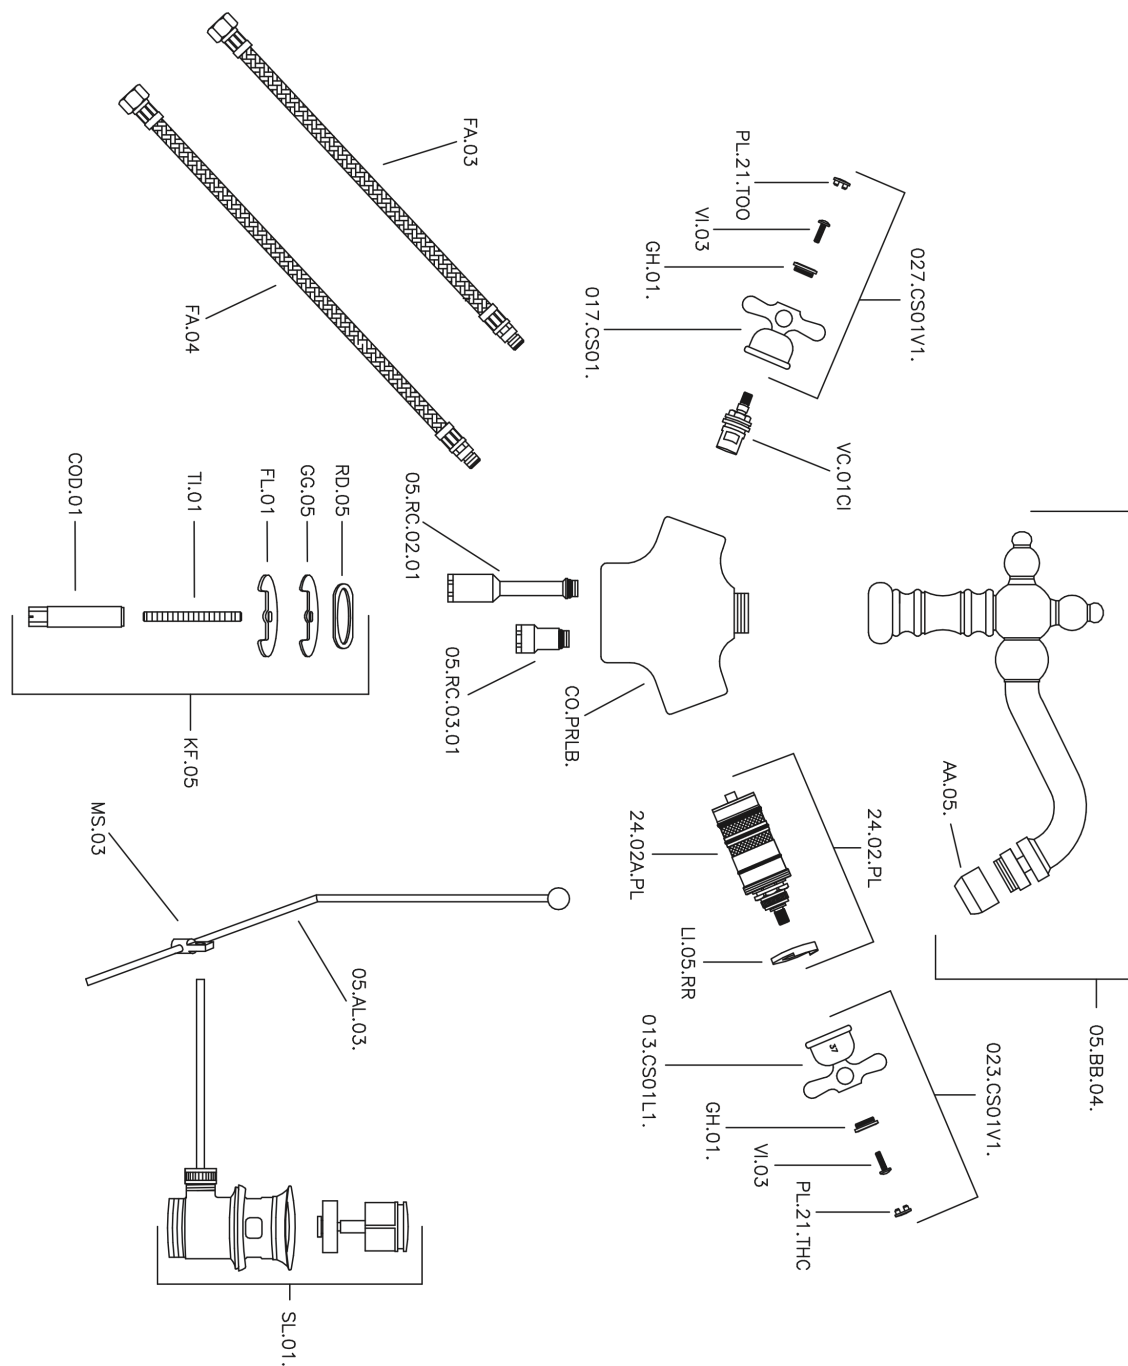

Thermostatic bidet mixer CROISETTE_CST56010

CST56010

<https://en.huberitalia.com/thermostatic-bidet-mixer-croisette-cst56010>

2026-05-02