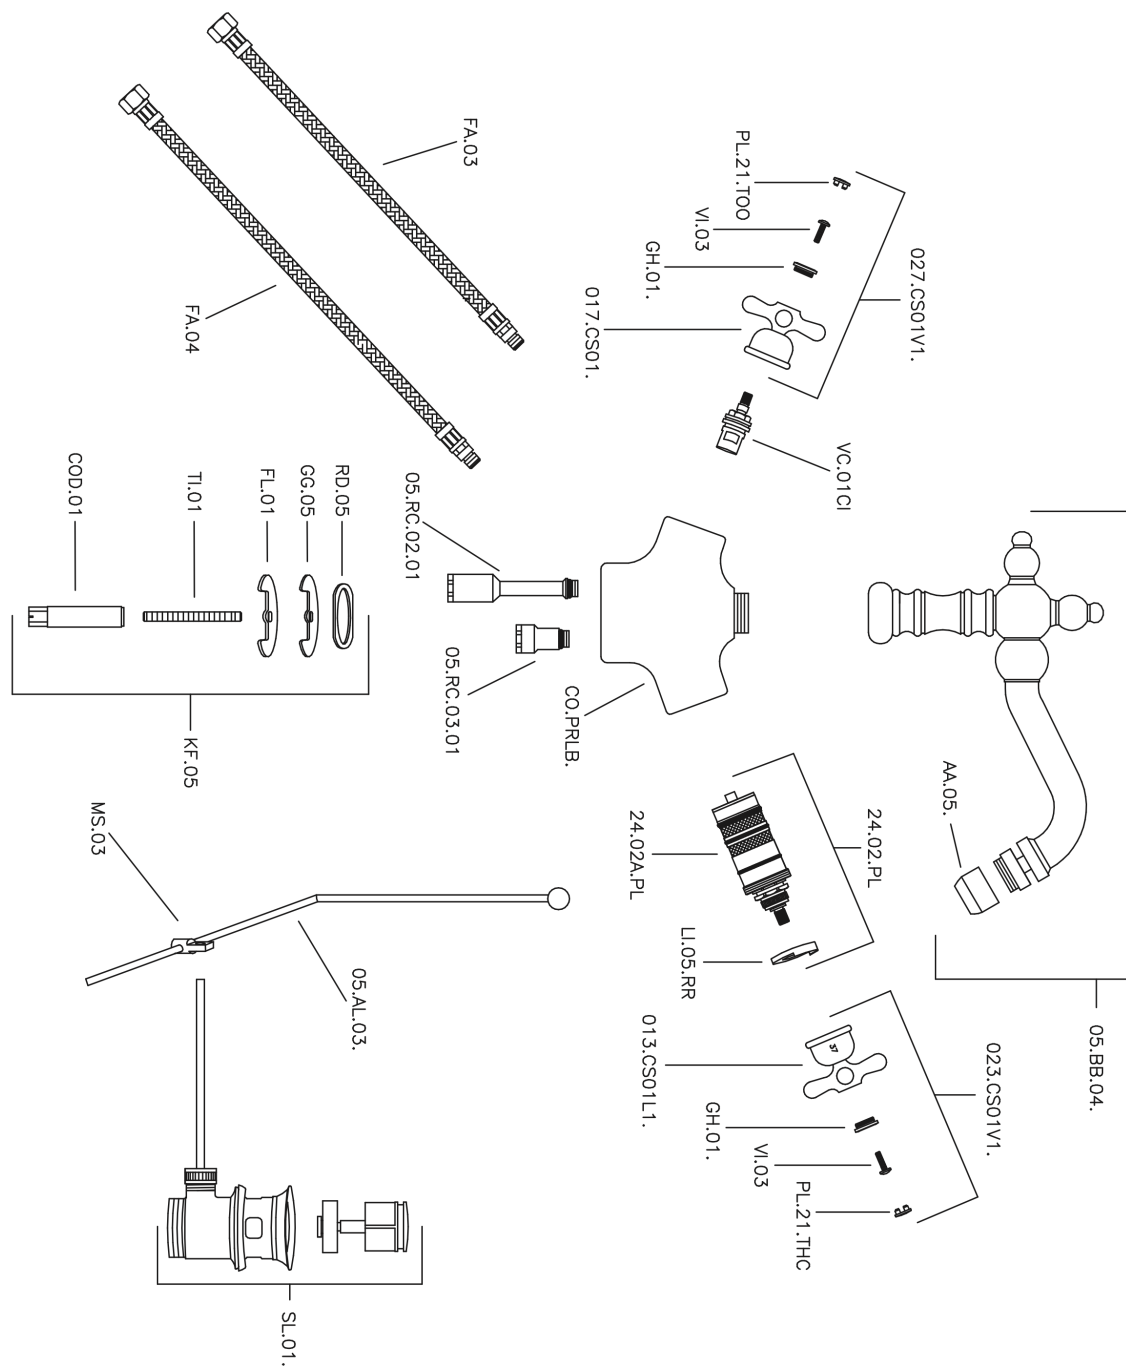

Thermostatic bidet mixer CROISETTE_CST56010

CST56010

<https://en.huberitalia.com/thermostatic-bidet-mixer-croisette-cst56010>

2026-06-28