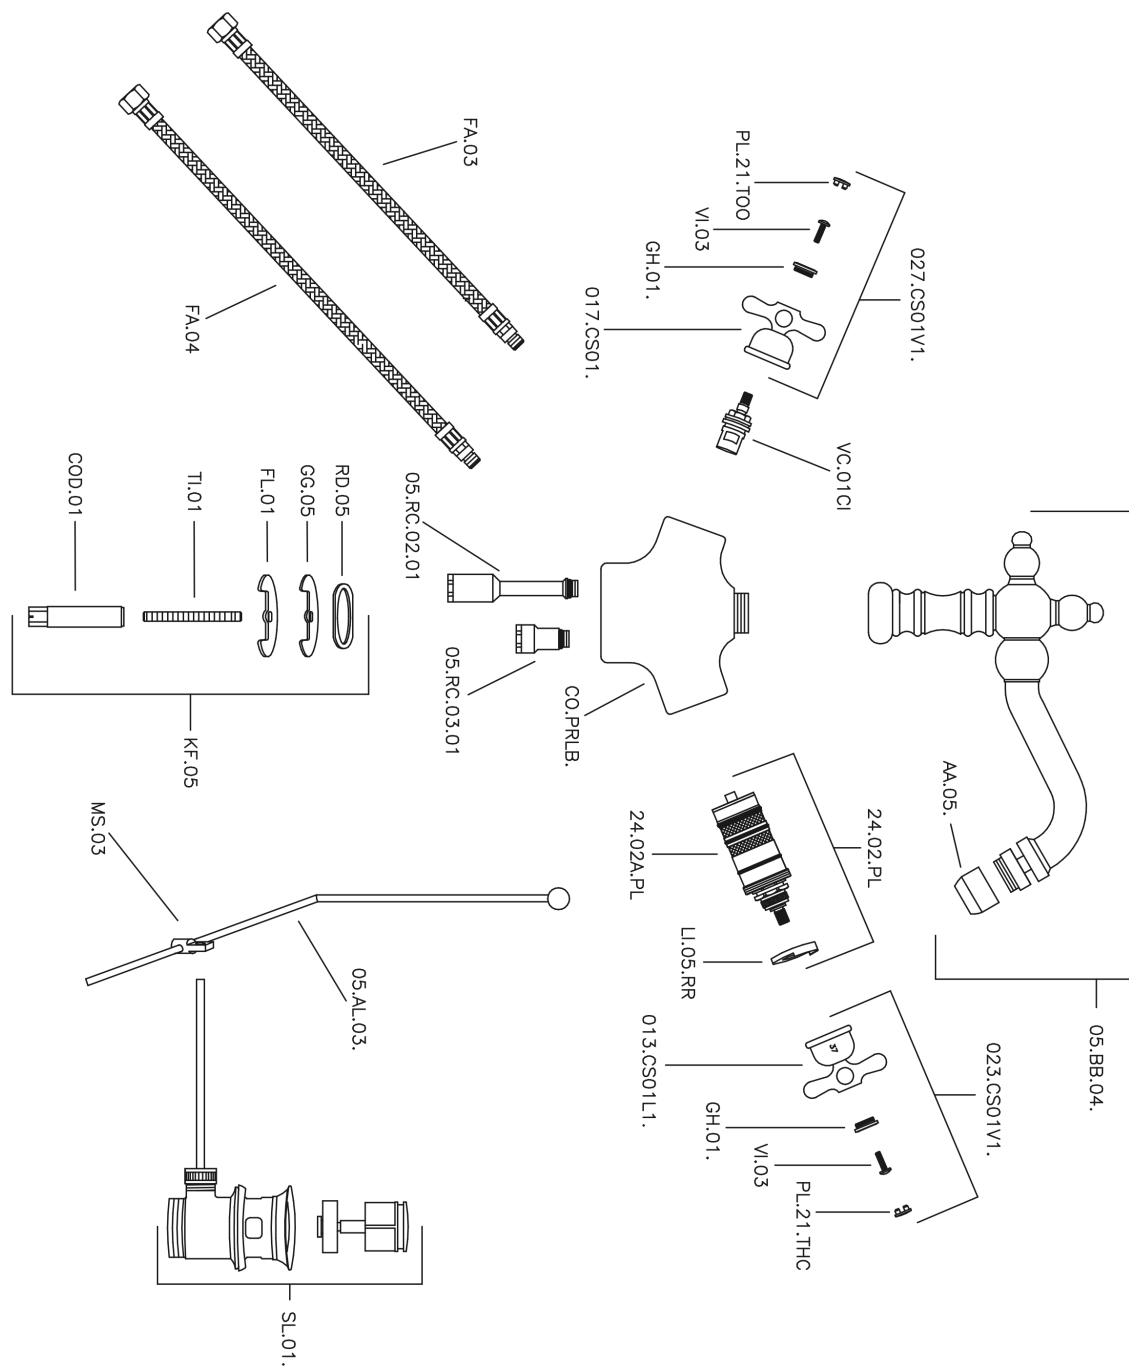

## Thermostatic bidet mixer CROISETTE\_CST56010

MODEL **CST56010**

Thermostatic bidet mixer, with 1"1/4 automatic pop-up waste, swivel spout, G.3/8" stainless steel flexible hoses

### CHARACTERISTICS

Cartridge Spare Parts **24.04A.PP**

**8x20 Plus P Thermostatic Valve**