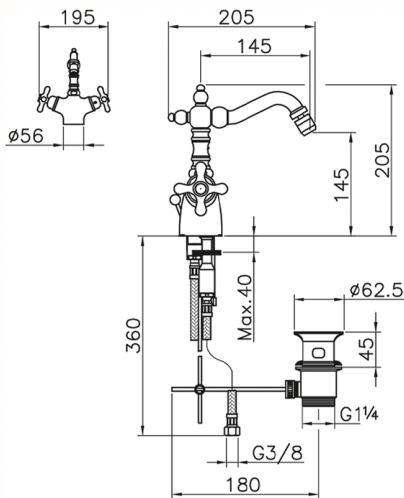

Thermostatic bidet mixer CROISETTE_CST56010

MODEL **CST56010**

Thermostatic bidet mixer, with 1"1/4 automatic pop-up waste, swivel spout, G.3/8" stainless steel flexible hoses

AVAILABLE FINISHINGS

-  **21** 21 Chrome
-  **27** 27 Old Bronze
-  **2G** 2G Antique Gold
-  **2W** 2W Brushed Gold

CHARACTERISTICS

Cartridge Spare Parts **24.04A.PP**

8x20 Plus P Thermostatic Valve

Thermostatic

The Huber thermostatic is your personal water manager, helping you to handle, control and save water and energy.

Thermostatic bidet mixer CROISETTE_CST56010

CST56010

<https://en.huberitalia.com/thermostatic-bidet-mixer-croisette-cst56010>

2026-05-25