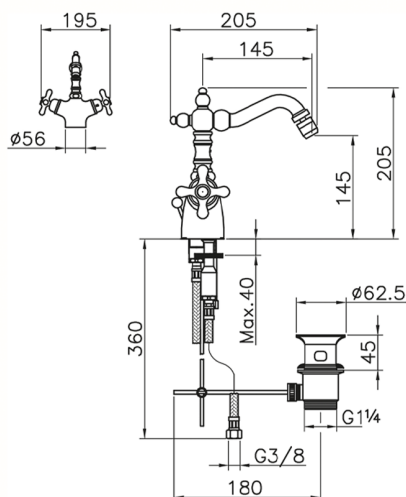

## Thermostatic bidet mixer CROISETTE\_CST56010

MODEL **CST56010**

Thermostatic bidet mixer, with 1"1/4 automatic pop-up waste, swivel spout, G.3/8" stainless steel flexible hoses

### CHARACTERISTICS

Cartridge Spare Parts **24.04A.PP**

**8x20 Plus P Thermostatic Valve**