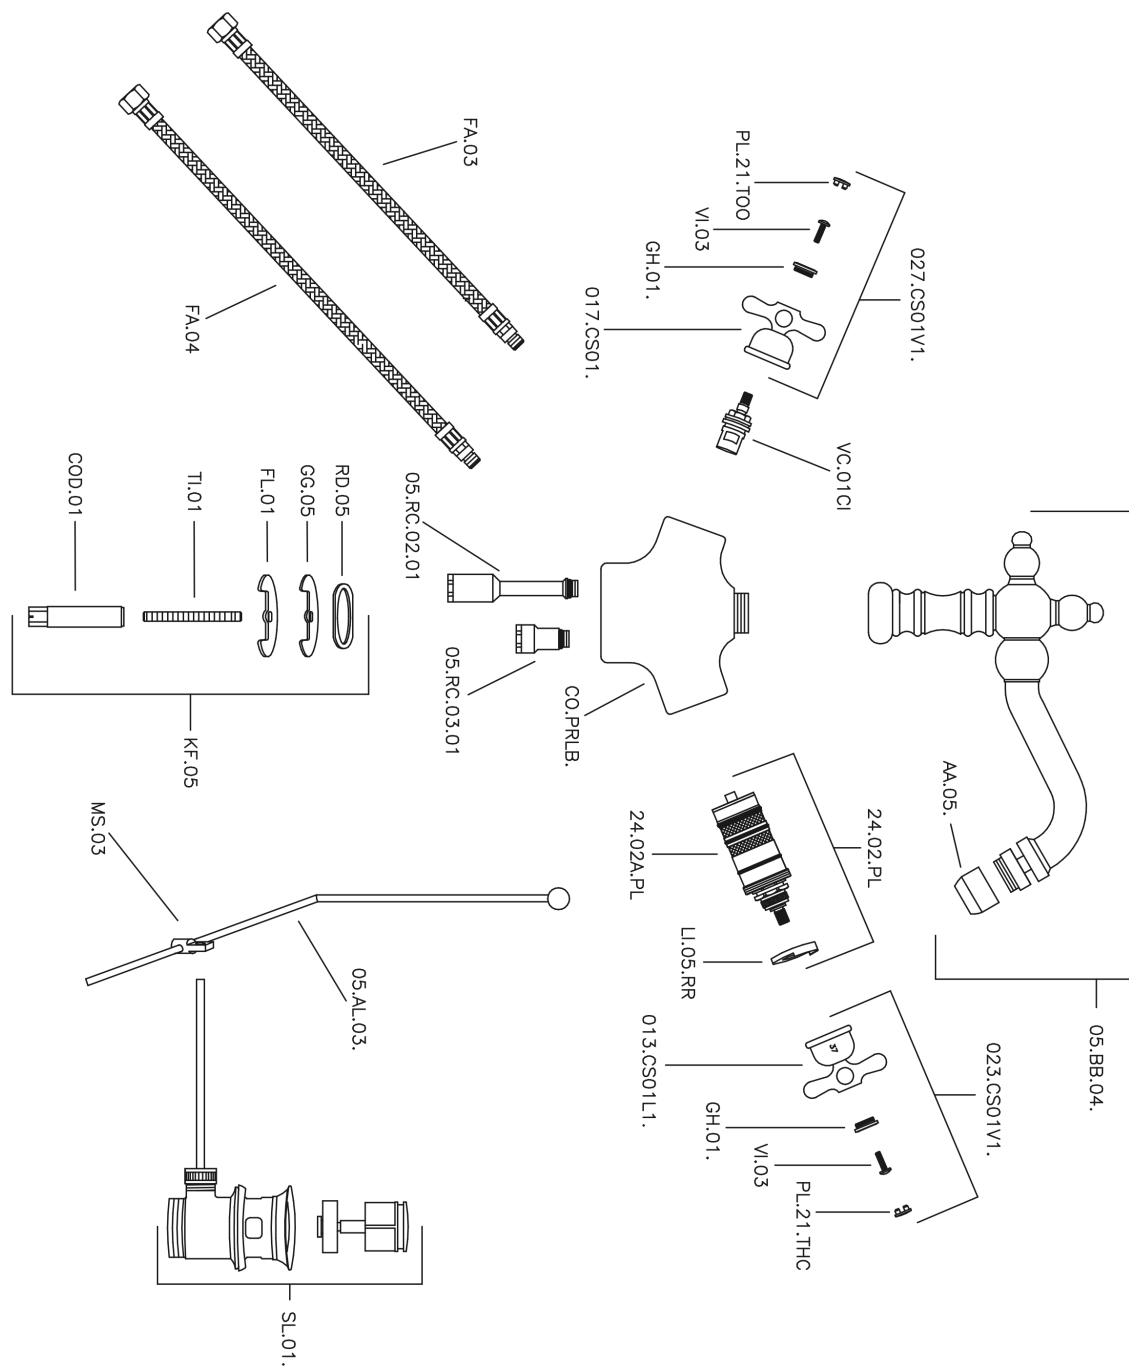

Thermostatic bidet mixer CROISETTE_CST56010

MODEL **CST56010**

Thermostatic bidet mixer, with 1"1/4 automatic pop-up waste, swivel spout, G.3/8" stainless steel flexible hoses

AVAILABLE FINISHINGS

-  **21** 21 Chrome
-  **27** 27 Old Bronze
-  **2G** 2G Antique Gold
-  **2W** 2W Brushed Gold

CHARACTERISTICS

Cartridge Spare Parts **24.04A.PP**

8x20 Plus P Thermostatic Valve

Thermostatic

The Huber thermostatic is your personal water manager, helping you to handle, control and save water and energy.

Thermostatic bidet mixer CROISETTE_CST56010

CST56010

<https://en.huberitalia.com/thermostatic-bidet-mixer-croisette-cst56010>

2026-05-25