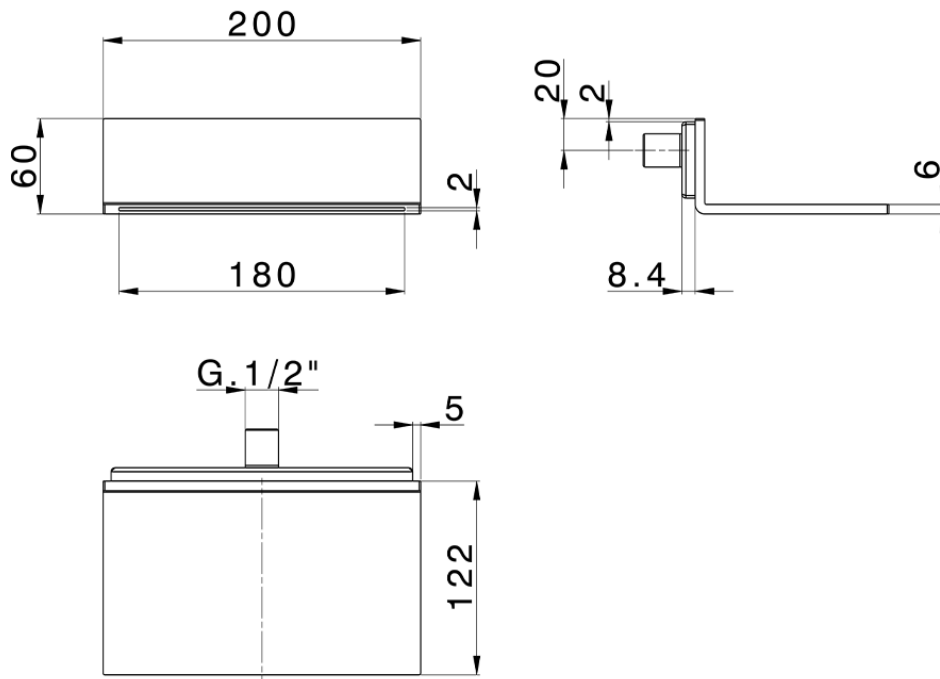

## Wall-mounted "L" shaped spout ZEN\_ZS129090

ZS129090

<https://en.huberitalia.com/wall-mounted-l-shaped-spout-zen-zs129090>

2024-12-18