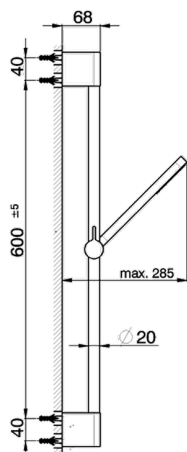

Levity showeret SHOWER_SS010600

MODEL **SS010600**

Showerset, 60 cm sliding rail bar with sliding bracket, ABS minimalistic one spray flat handshower, 150 cm SUPREME smooth flexible hose

AVAILABLE FINISHINGS

21 21 Chrome

CHARACTERISTICS

2026-05-17