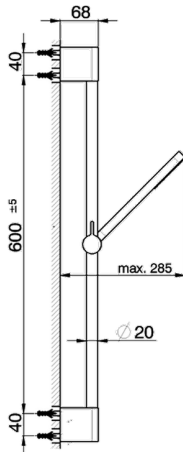

Levity shower set SHOWER_SS010600

MODEL **SS010600**

Showerset, 60 cm sliding rail bar with sliding bracket, ABS minimalistic one spray flat handshower, 150 cm SUPREME smooth flexible hose

AVAILABLE FINISHINGS

21 21 Chrome

CHARACTERISTICS

2026-04-05