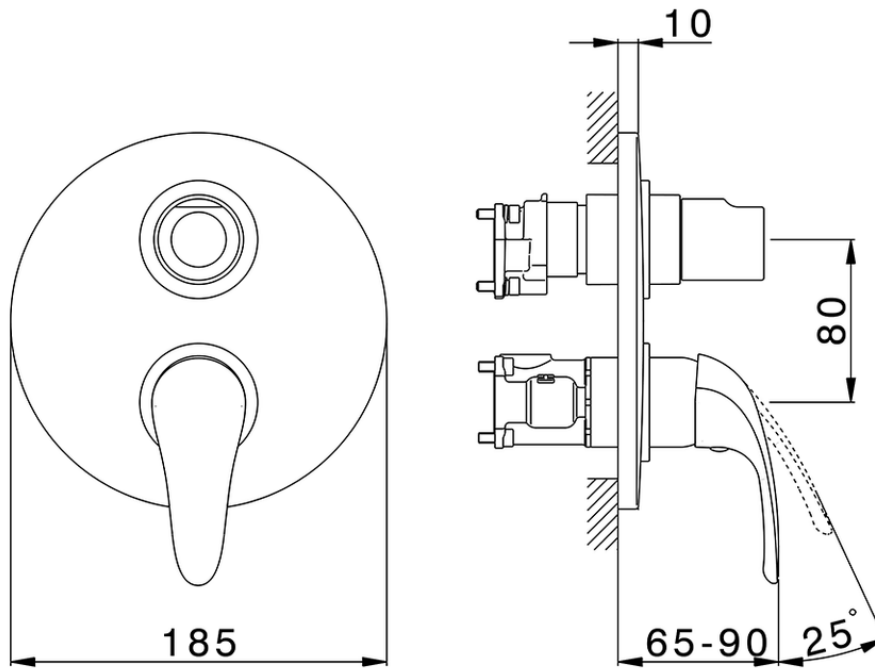

Exposed part for Single Lever One Box Valve ONE BOX_NM0BM030

NM0BM030

<https://en.huberitalia.com/exposed-part-for-single-lever-one-box-valve-one-box-nm0bm030>

ZB00B031

<https://en.huberitalia.com/one-box-universal-concealed-part-one-box-zb00b031>