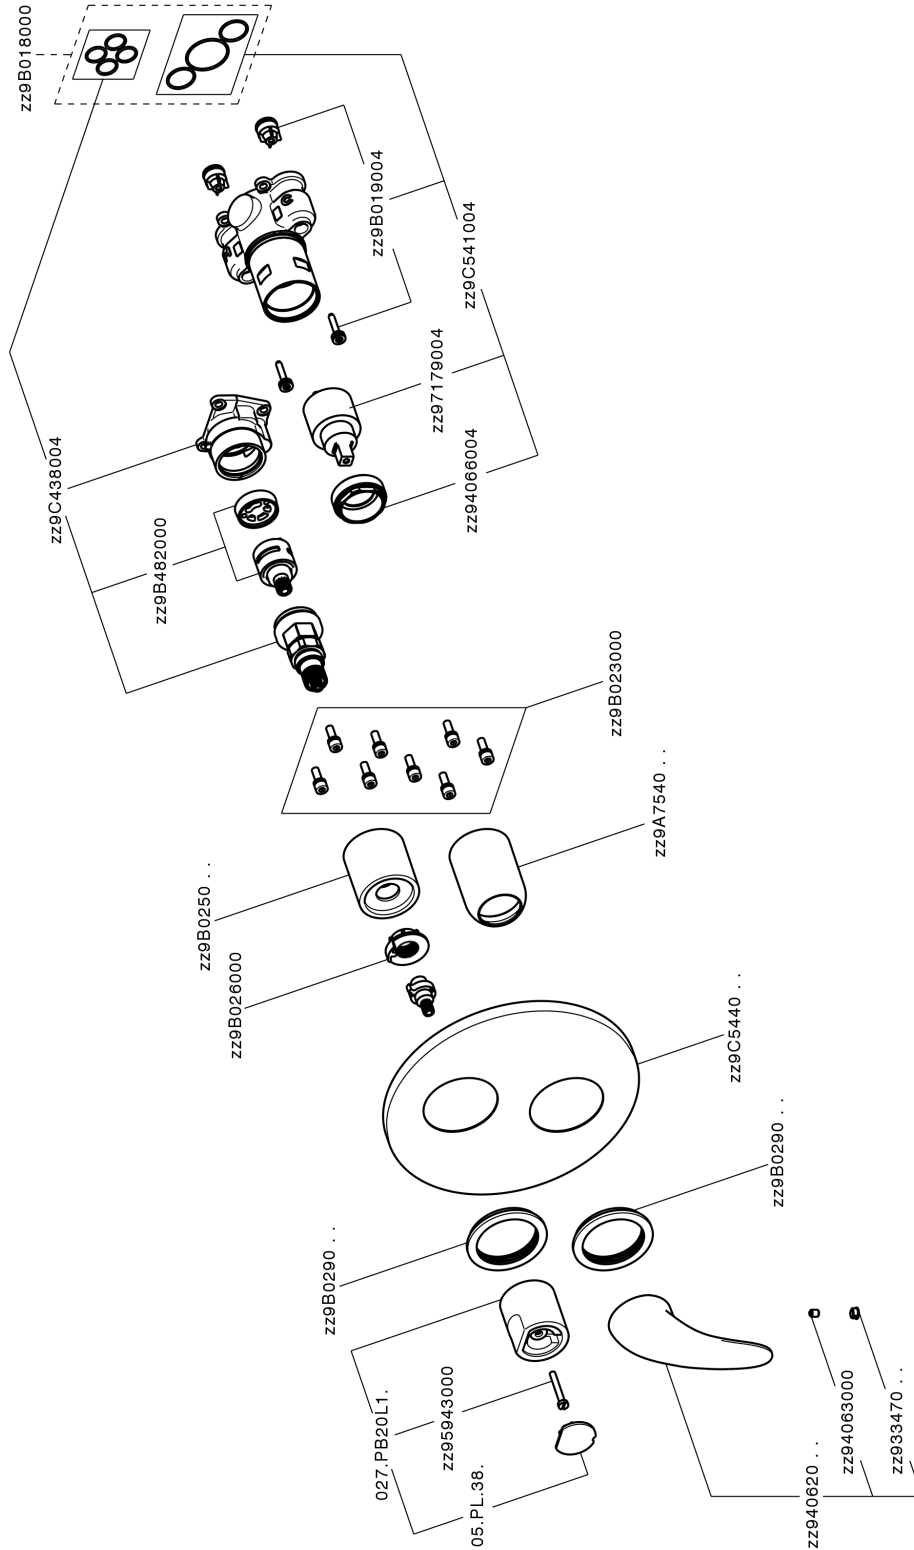

Exposed part for Single Lever One Box Valve ONE BOX_NM0BM030

NM0BM030

<https://en.huberitalia.com/exposed-part-for-single-lever-one-box-valve-one-box-nm0bm030>

One Box Universal Concealed Part ONE BOX_ZB00B031

ZB00B031

<https://en.huberitalia.com/one-box-universal-concealed-part-one-box-zb00b031>

One Box Universal Concealed Part ONE BOX_ZB00B030

ZB00B030

<https://en.huberitalia.com/one-box-universal-concealed-part-one-box-zb00b030>

2024-11-23