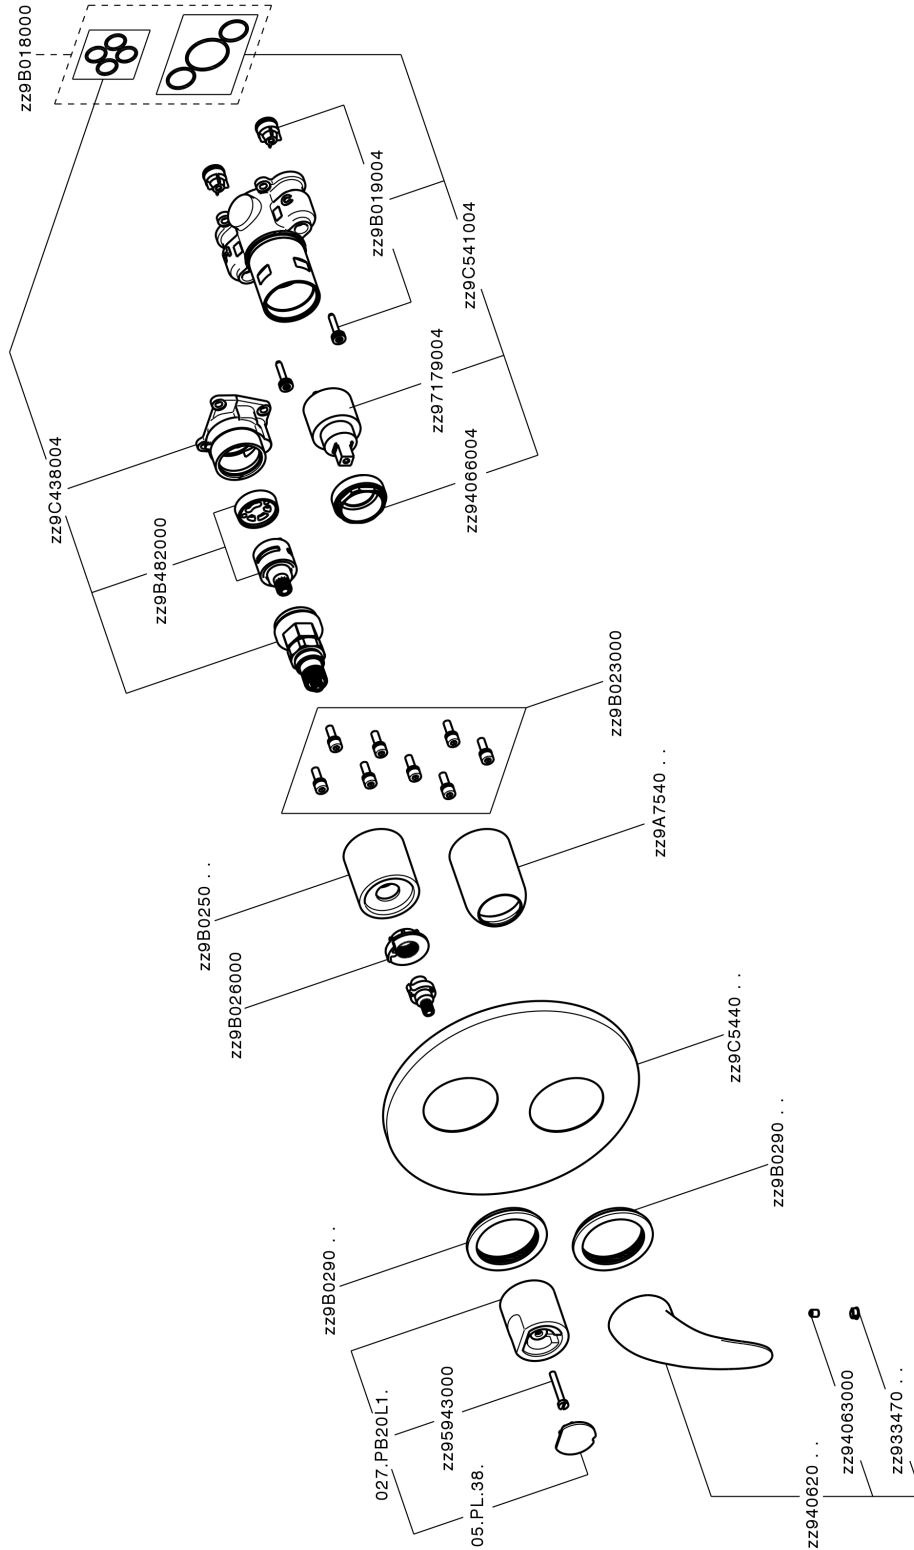

Exposed part for Single Lever One Box Valve ONE BOX_NM0BM030

MODEL **NM0BM030**

Exposed part for Single Lever One Box Valve, with 2-3 outlet diverter, Minimum depth of installation: 67 mm, without concealed part, for items ZB00B030-ZB00B031

AVAILABLE FINISHINGS

CHARACTERISTICS

Cartridge Spare Parts **ZZ97179000**

35 mm Cartridge

Installation **Concealed**

Required concealed parts **ZB00B031**

ZB00B030

Exposed part for Single Lever One Box Valve ONE BOX_NM0BM030

NM0BM030

<https://en.huberitalia.com/exposed-part-for-single-lever-one-box-valve-one-box-nm0bm030>

One Box Universal Concealed Part ONE BOX_ZB00B031

MODEL **ZB00B031**

One Box Universal Concealed Part, for 1 or 2 or 3 outlet thermostatic or single lever, without trim kit, with noise reducers, with sealing gasket