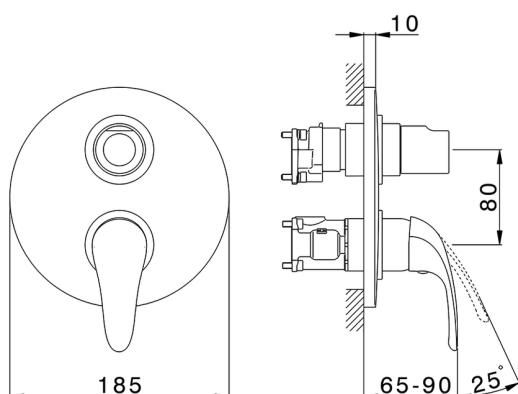

Exposed part for Single Lever One Box Valve ONE BOX_NM0BM030

MODEL **NM0BM030**

Exposed part for Single Lever One Box Valve, with 2-3 outlet diverter, Minimum depth of installation: 67 mm, without concealed part, for items ZB00B030-ZB00B031

AVAILABLE FINISHINGS

CHARACTERISTICS

Cartridge Spare Parts **ZZ97179000**

35 mm Cartridge

Installation **Concealed**

Required concealed parts **ZB00B031**

ZB00B030

Exposed part for Single Lever One Box Valve ONE BOX_NM0BM030

NM0BM030

<https://en.huberitalia.com/exposed-part-for-single-lever-one-box-valve-one-box-nm0bm030>

One Box Universal Concealed Part ONE BOX_ZB00B031

MODEL **ZB00B031**

One Box Universal Concealed Part, for 1 or 2 or 3 outlet thermostatic or single lever, without trim kit, with noise reducers, with sealing gasket