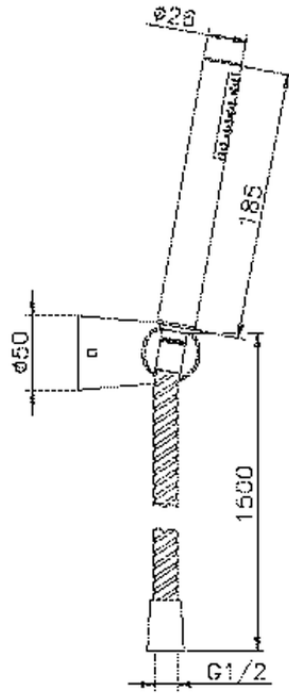

Kyoto showerset SHOWER_63.22H.

63.22H.

<https://en.huberitalia.com/kyoto-showerset-shower-63-22h>

2024-11-15