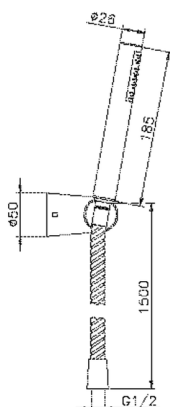

Kyoto showerset SHOWER_63.22H.

MODEL **63.22H.**

Kyoto showerset, wall mounted adjustable handshower bracket, 26 mm Minimalistic One spray handshower, 150 cm PVC flexible hose

AVAILABLE FINISHINGS

CHARACTERISTICS