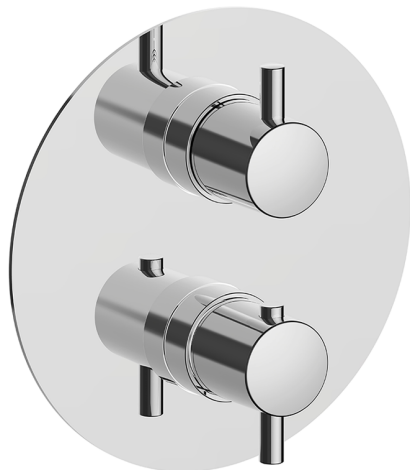

Exposed part for Thermostatic One Box Valve NUOVA KIRUNA_K20BT030

MODEL **K20BT030**

Exposed part for Thermostatic One Box Valve, with 1-2-3 outlet deviasstop, Minimum depth of installation: 67 mm, without concealed part, for items ZB00B030-ZB00B031

AVAILABLE FINISHINGS

-  **21** 21 Chrome
-  **26** 26 Old Copper
-  **2F** 2F Brushed Nickel
-  **2W** 2W Brushed Gold
-  **40** 40 Matt Black
-  **4Q** 4Q Matt White

CHARACTERISTICS

Cartridge Spare Parts **24.04A.PP**

8x20 Plus P Thermostatic Valve

Installation **Concealed**

Required concealed parts **ZB00B031**

ZB00B030

DeviaStop

The Huber Devia Stop technology allows to adjust the water flow and to direct it to the selected output point (overhead soaker, hand shower, etc).

Thermostatic

The Huber thermostatic is your personal water manager, helping you to handle, control and save water and energy.

One Box Universal Concealed Part ONE BOX_ZB00B031

MODEL **ZB00B031**

One Box Universal Concealed Part, for 1 or 2 or 3 outlet thermostatic or single lever, without trim kit, with noise reducers, with sealing gasket