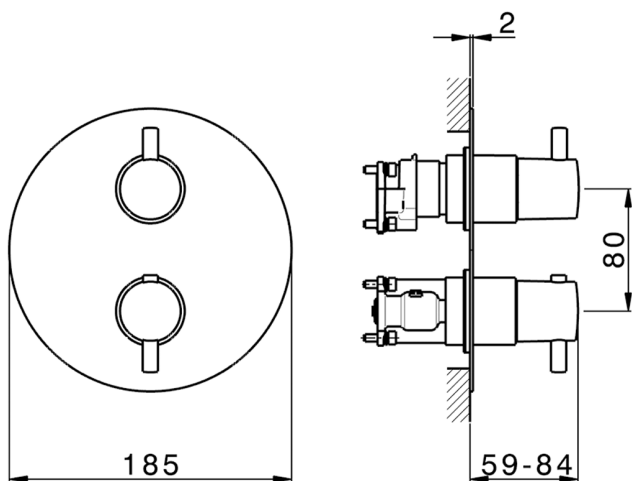

Exposed part for Thermostatic One Box Valve NUOVA KIRUNA_K20BT030

MODEL **K20BT030**

Exposed part for Thermostatic One Box Valve, with 1-2-3 outlet deviasstop, Minimum depth of installation: 67 mm, without concealed part, for items ZB00B030-ZB00B031

AVAILABLE FINISHINGS

-  **21** 21 Chrome
-  **26** 26 Old Copper
-  **2F** 2F Brushed Nickel
-  **2W** 2W Brushed Gold
-  **40** 40 Matt Black
-  **4Q** 4Q Matt White

CHARACTERISTICS

Cartridge Spare Parts **24.04A.PP**

8x20 Plus P Thermostatic Valve

Installation **Concealed**

Required concealed parts **ZB00B031**

ZB00B030

DeviaStop

The Huber Devia Stop technology allows to adjust the water flow and to direct it to the selected output point (overhead soaker, hand shower, etc).