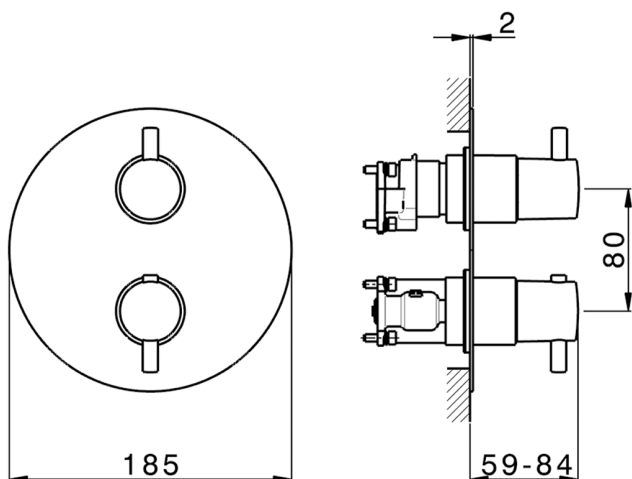

Exposed part for Thermostatic One Box Valve NUOVA KIRUNA_K20BT030

MODEL **K20BT030**

Exposed part for Thermostatic One Box Valve, with 1-2-3 outlet devia stop, Minimum depth of installation: 67 mm, without concealed part, for items ZB00B030-ZB00B031

AVAILABLE FINISHINGS

-  **21** 21 Chrome
-  **26** 26 Old Copper
-  **2F** 2F Brushed Nickel
-  **2W** 2W Brushed Gold
-  **40** 40 Matt Black
-  **4Q** 4Q Matt White

CHARACTERISTICS

Cartridge Spare Parts **24.04A.PP**

8x20 Plus P Thermostatic Valve

Installation **Concealed**

Required concealed parts **ZB00B031**

ZB00B030

DeviaStop

The Huber Devia Stop technology allows to adjust the water flow and to direct it to the selected output point (overhead soaker, hand shower, etc).