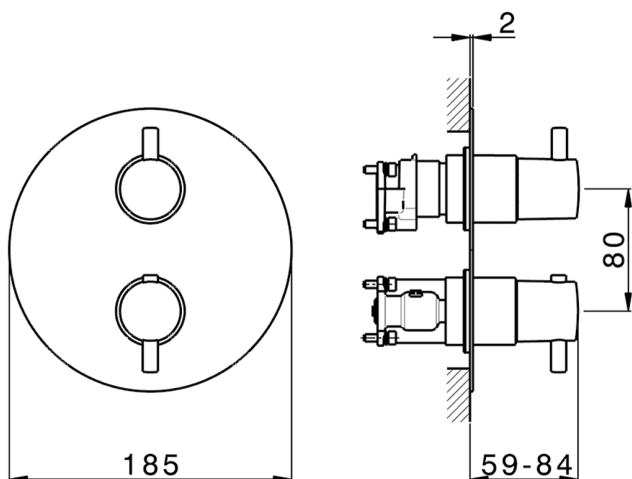

Exposed part for Thermostatic One Box Valve NUOVA KIRUNA_K20BT030

MODEL **K20BT030**

Exposed part for Thermostatic One Box Valve, with 1-2-3 outlet deviasstop, Minimum depth of installation: 67 mm, without concealed part, for items ZB00B030-ZB00B031

AVAILABLE FINISHINGS

-  **21** 21 Chrome
-  **26** 26 Old Copper
-  **2F** 2F Brushed Nickel
-  **2W** 2W Brushed Gold
-  **40** 40 Matt Black
-  **4Q** 4Q Matt White

CHARACTERISTICS

Cartridge Spare Parts **24.04A.PP**

8x20 Plus P Thermostatic Valve

Installation **Concealed**

Required concealed parts **ZB00B031**

ZB00B030

DeviaStop

The Huber Devia Stop technology allows to adjust the water flow and to direct it to the selected output point (overhead soaker, hand shower, etc).