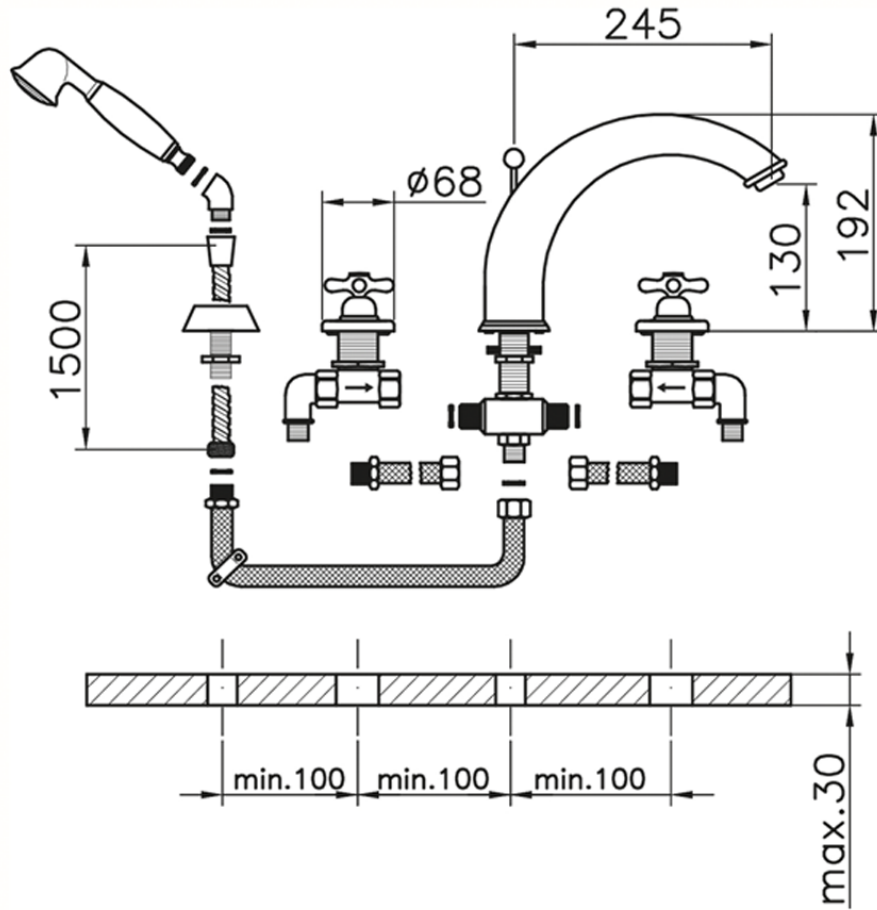

Deck-mounted 4-hole bath mixer CROISETTE\_CS000260

CS000260

<https://en.huberitalia.com/deck-mounted-4-hole-bath-mixer-croisette-cs000260>

2024-12-19