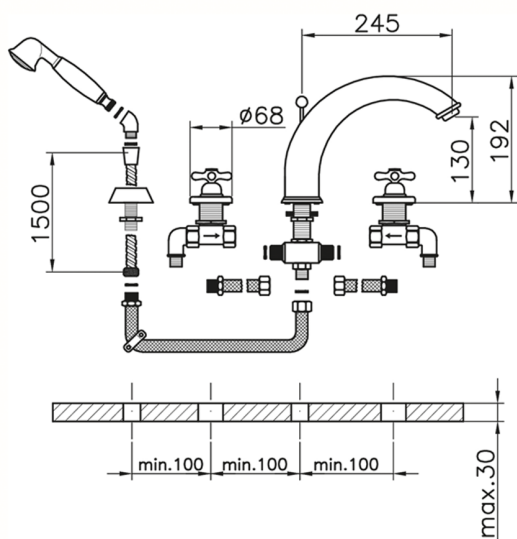

CHARACTERISTICS

2024-12-19