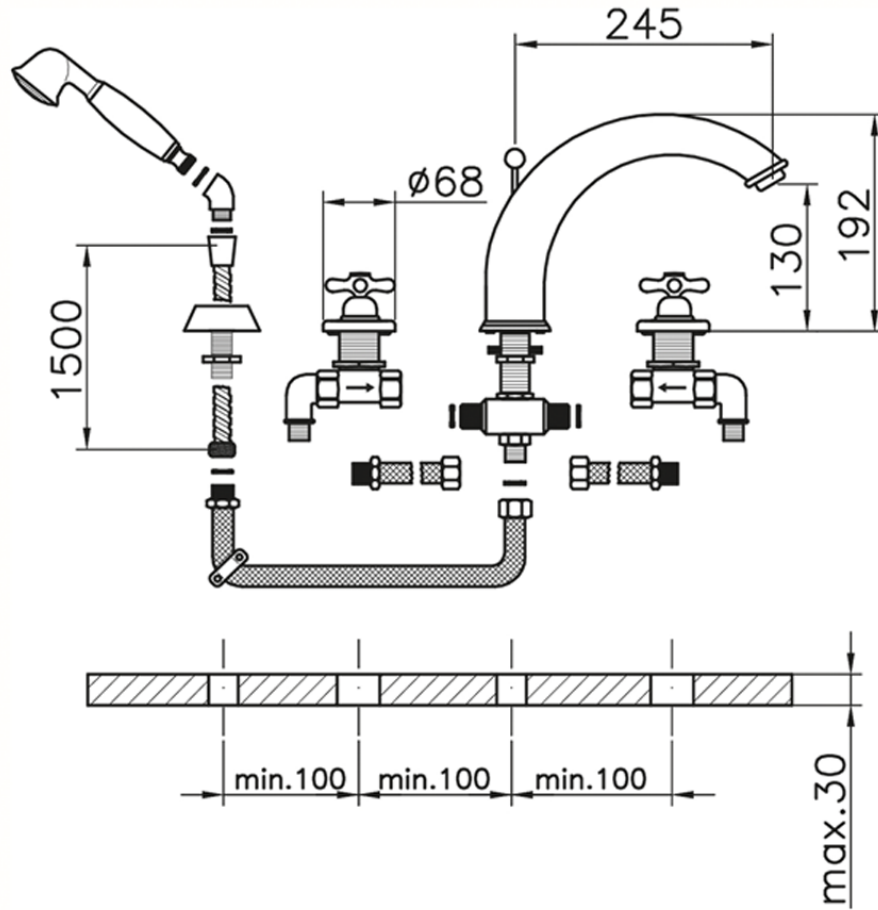

Deck-mounted 4-hole bath mixer CROISETTE_CS000260

CS000260

<https://en.huberitalia.com/deck-mounted-4-hole-bath-mixer-croisette-cs000260>

2024-12-18