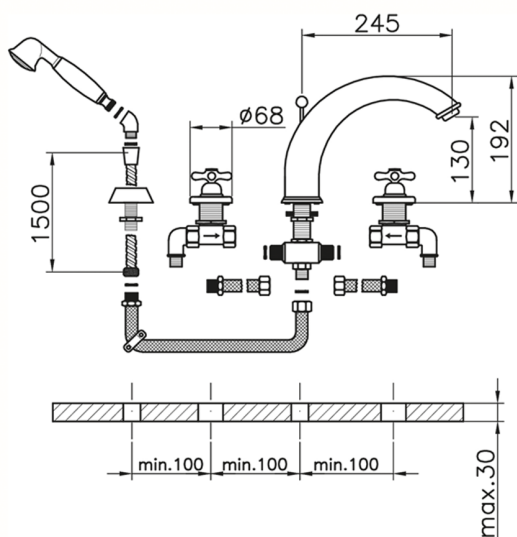

Deck-mounted 4-hole bath mixer CROISSETTE_CS000260

MODEL **CS000260**

Deck-mounted 4-hole bath mixer, 2-outlet diverter, classic D.53 mm Brass one spray handshower, 150 cm. Pull-out flexible hose

AVAILABLE FINISHINGS

-  **21** 21 Chrome
-  **27** 27 Old Bronze
-  **2G** 2G Antique Gold
-  **2W** 2W Brushed Gold

CHARACTERISTICS

2024-12-18