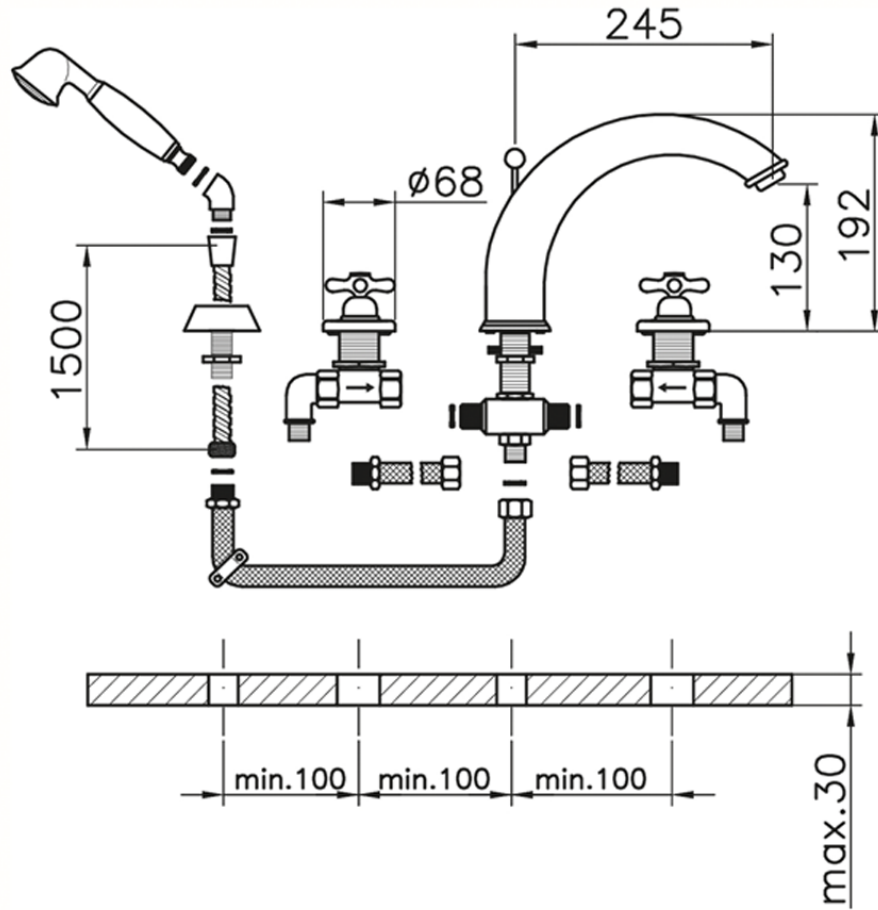

Deck-mounted 4-hole bath mixer CROISETTE_CS000260

CS000260

<https://en.huberitalia.com/deck-mounted-4-hole-bath-mixer-croisette-cs000260>

2024-12-19