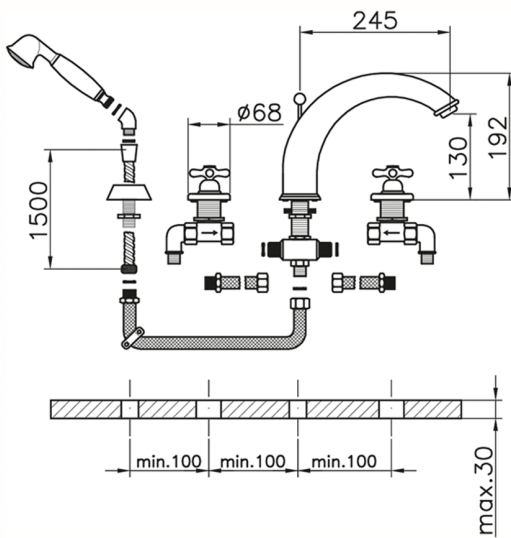

CHARACTERISTICS

2024-12-19