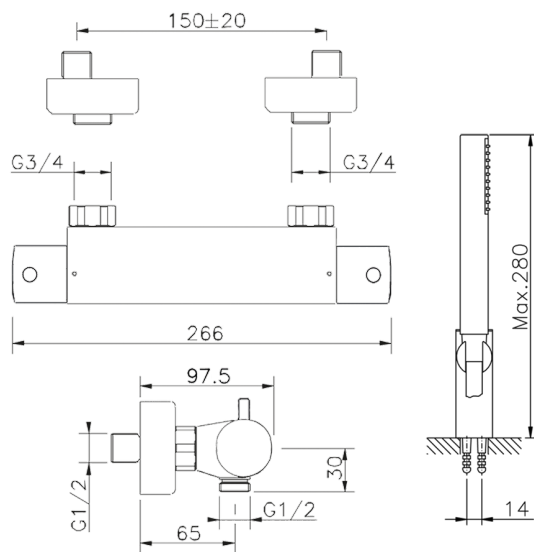

Thermostatic shower mixer, with shower set TRATTO EVO_TVD01010

MODEL **TVD01010**

Thermostatic shower mixer, with shower set, wall mounted adjustable handshower bracket, 26 mm ABS Minimalistic One spray handshower, 150 cm Brass flexible hose

AVAILABLE FINISHINGS

CHARACTERISTICS

Cartridge Spare Parts **22.03A.AR - ZZ97080004**

Argo 1 (short filter) Thermostatic Valve

Thermostatic

The Huber thermostatic is your personal water manager, helping you to handle, control and save water and energy.