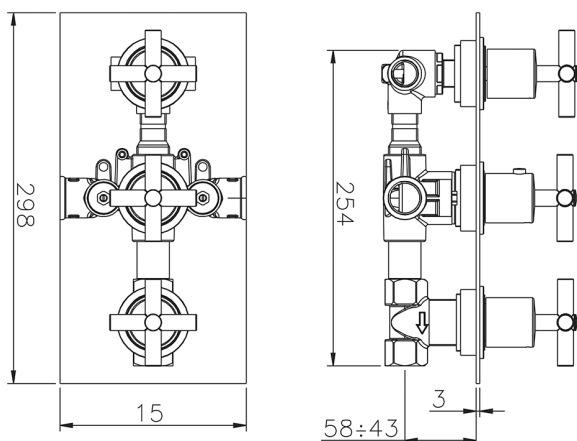

Concealed thermostatic shower valve, 3-outlet SUITE_SU008141

MODEL **SU008141**

Concealed thermostatic shower valve,
3-outlet, 2-outlet devia stop cartridge, 1/2" outlet
stop valve, concealed part included

AVAILABLE FINISHINGS

- **21** 21 Chrome
- **40** 40 Matt Black
- **2F** 2F Brushed Nickel
- **2W** 2W Brushed Gold

CHARACTERISTICS

Cartridge Spare Parts **24.04A.PP**

8x20 Plus P Thermostatic Valve

Installation **Concealed**

DeviaStop

The Huber Devia Stop technology allows to adjust the water flow and to direct it to the selected output point (overhead soaker, hand shower, etc).

Thermostatic

The Huber thermostatic is your personal water manager, helping you to handle, control and save water and energy.

2026-06-26