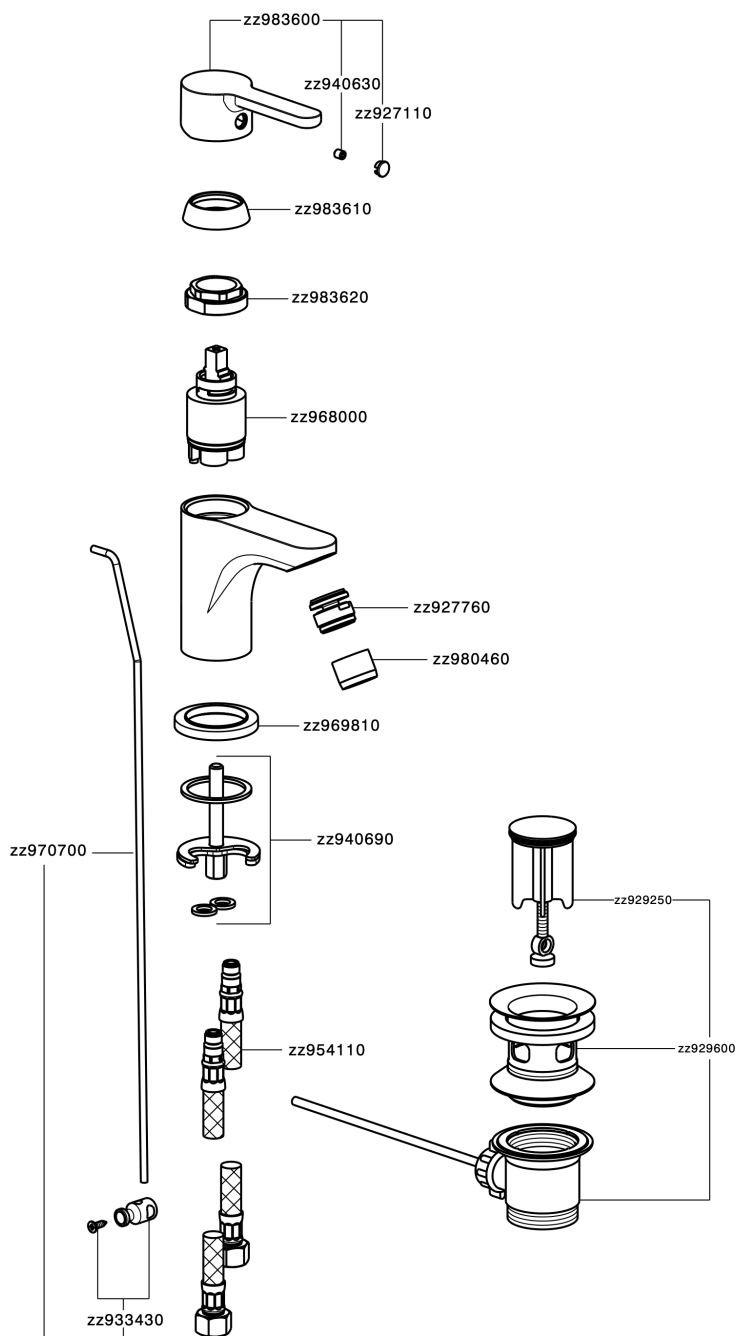

Single lever bidet mixer EnergySave H2_H2000555

MODEL **H2000555**

Single lever bidet mixer EnergySave, with 1"1/4 automatic pop-up waste, G.3/8" stainless steel flexible hoses

AVAILABLE FINISHINGS

CHARACTERISTICS

Cartridge Spare Parts **ZZ96800000**

35 mm Cartridge

EcoStop

EcoStop feature limits water flow to approximately 50% of maximum output with one point of resistance on setting. Push slightly past the middle stop only when full water output is required. This will save water up to 50%.

EnergySave

Thanks to the EnergySave device, only cold water will be drawn if the lever is operated in the central position, so that the water heater will not be engaged and no hot water wasted, leading to considerable savings in energy and costs. The temperature can be adjusted by rotating the lever to the left, until the desired temperature is reached.

Single lever bidet mixer EnergySave H2_H2000555

H2000555

<https://en.huberitalia.com/single-lever-bidet-mixer-energysave-h2-h2000555>

2026-06-26