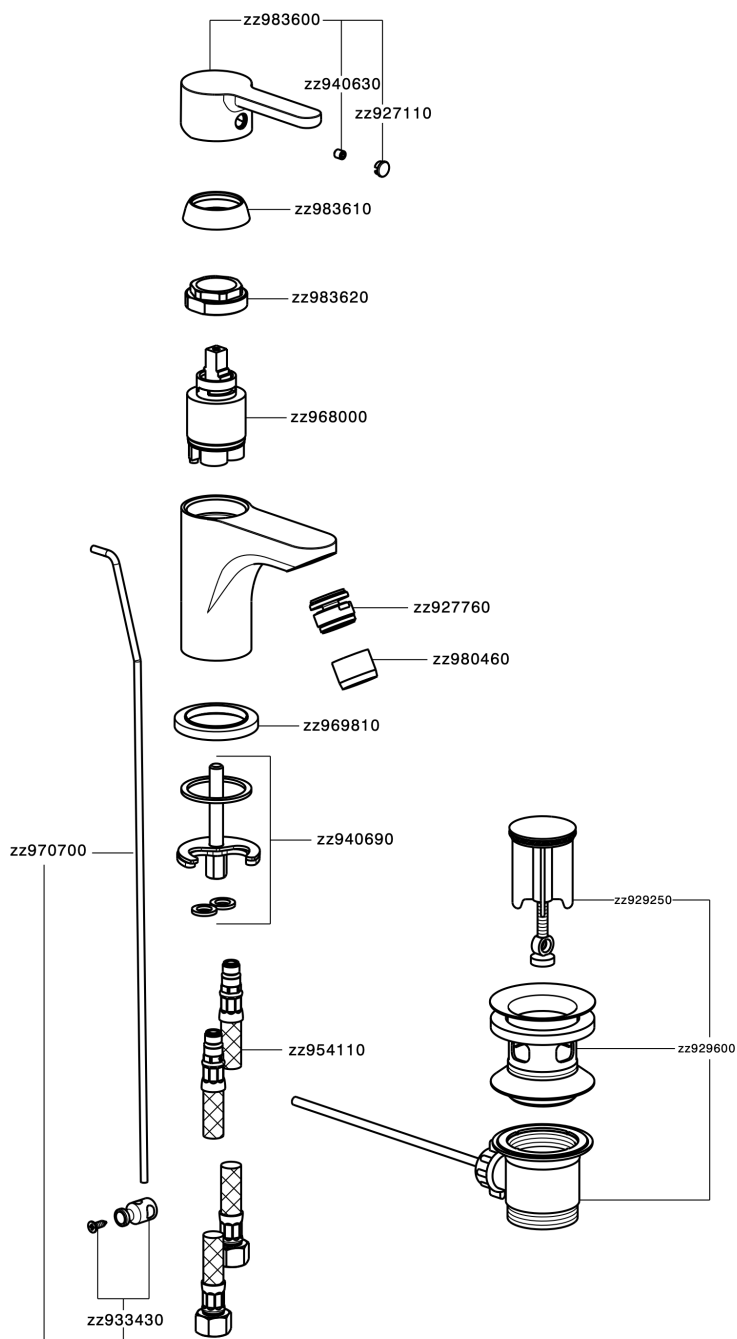

Single lever bidet mixer EnergySave H2_H2000555

MODEL **H2000555**

Single lever bidet mixer EnergySave, with 1"1/4 automatic pop-up waste, G.3/8" stainless steel flexible hoses

AVAILABLE FINISHINGS

CHARACTERISTICS

Cartridge Spare Parts **ZZ96800000**

35 mm Cartridge

EcoStop

EcoStop feature limits water flow to approximately 50% of maximum output with one point of resistance on setting. Push slightly past the middle stop only when full water output is required. This will save water up to 50%.

EnergySave

Thanks to the EnergySave device, only cold water will be drawn if the lever is operated in the central position, so that the water heater will not be engaged and no hot water wasted, leading to considerable savings in energy and costs. The temperature can be adjusted by rotating the lever to the left, until the desired temperature is reached.

Single lever bidet mixer EnergySave H2_H2000555

H2000555

<https://en.huberitalia.com/single-lever-bidet-mixer-energysave-h2-h2000555>

2026-05-16