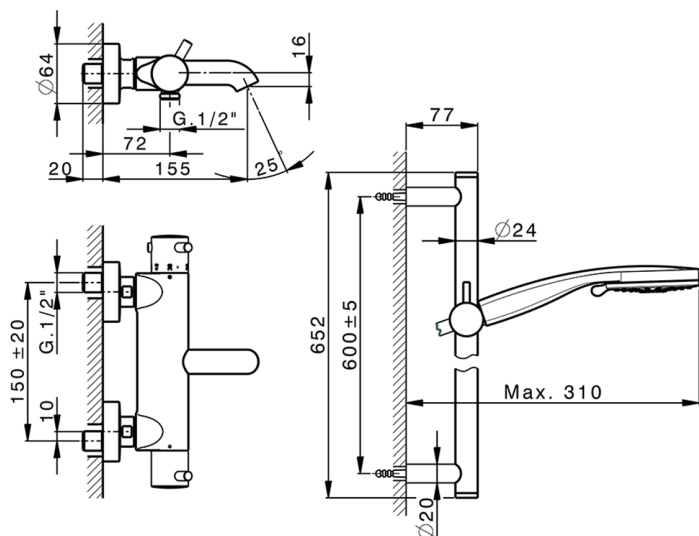

## Thermostatic bath-shower mixer with sliding bar NUOVA KIRUNA\_K2S23016

MODEL **K2S23016**

Thermostatic bath-shower mixer with sliding bar, 60 cm slide rail kit with sliding bracket, 100 mm ABS 3 sprays handshower, 150 cm SUPREME smooth flexible hose

### CHARACTERISTICS

Cartridge Spare Parts **24.04A.PP**  
**8x20 Plus P Thermostatic Valve**