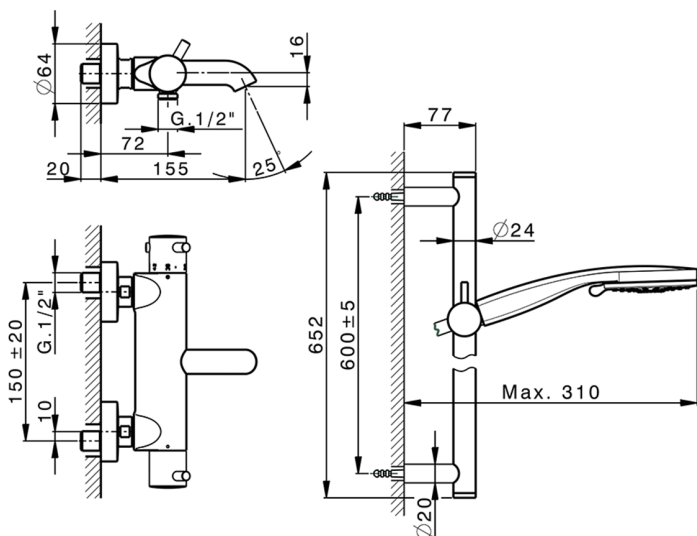

Thermostatic bath-shower mixer with sliding bar NUOVA KIRUNA_K2S23016

MODEL **K2S23016**

Thermostatic bath-shower mixer with sliding bar, 60 cm slide rail kit with sliding bracket, 100 mm ABS 3 sprays handshower, 150 cm SUPREME smooth flexible hose

AVAILABLE FINISHINGS

-  **21** 21 Chrome
-  **26** 26 Old Copper
-  **2F** 2F Brushed Nickel
-  **2W** 2W Brushed Gold
-  **40** 40 Matt Black
-  **4Q** 4Q Matt White

CHARACTERISTICS

Cartridge Spare Parts **24.04A.PP**
8x20 Plus P Thermostatic Valve