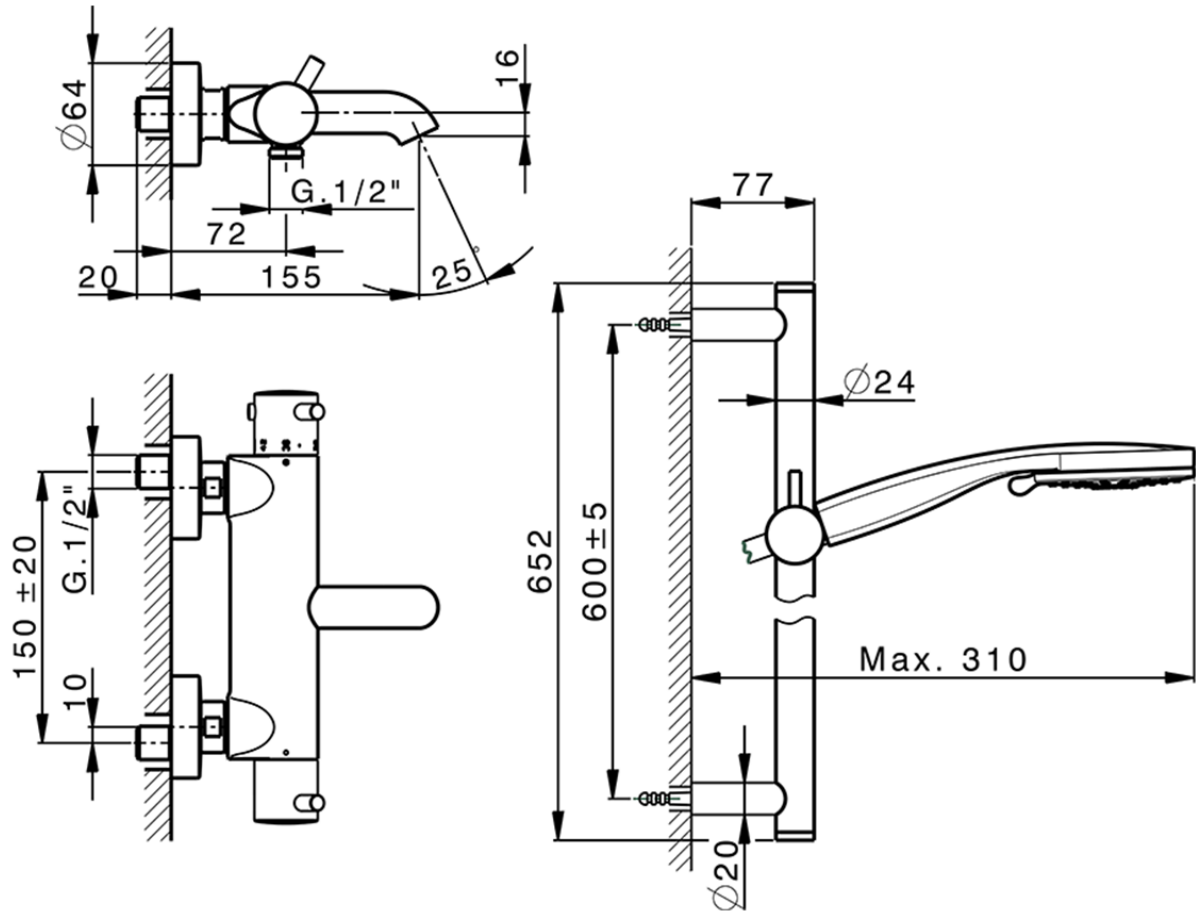

Thermostatic bath-shower mixer with sliding bar NUOVA KIRUNA_K2S23016

K2S23016

<https://en.huberitalia.com/thermostatic-bath-shower-mixer-with-sliding-bar-nuova-kiruna-k2s23016>

2026-04-05