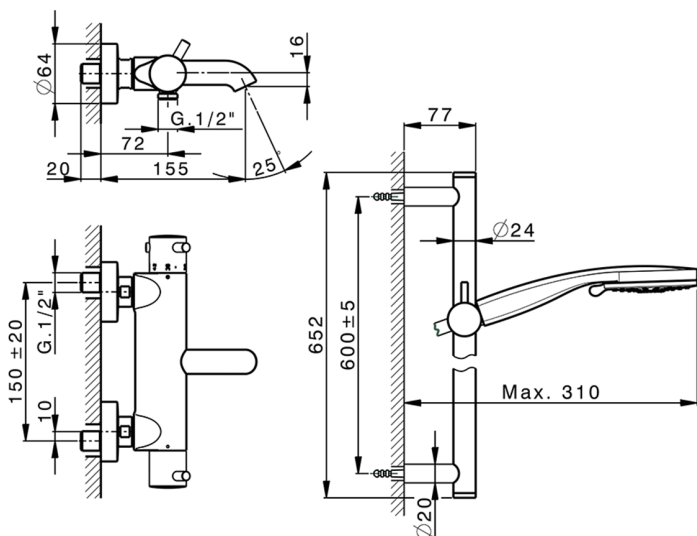

## Thermostatic bath-shower mixer with sliding bar NUOVA KIRUNA\_K2S23016

MODEL **K2S23016**

Thermostatic bath-shower mixer with sliding bar, 60 cm slide rail kit with sliding bracket, 100 mm ABS 3 sprays handshower, 150 cm SUPREME smooth flexible hose

### CHARACTERISTICS

Cartridge Spare Parts **24.04A.PP**  
**8x20 Plus P Thermostatic Valve**