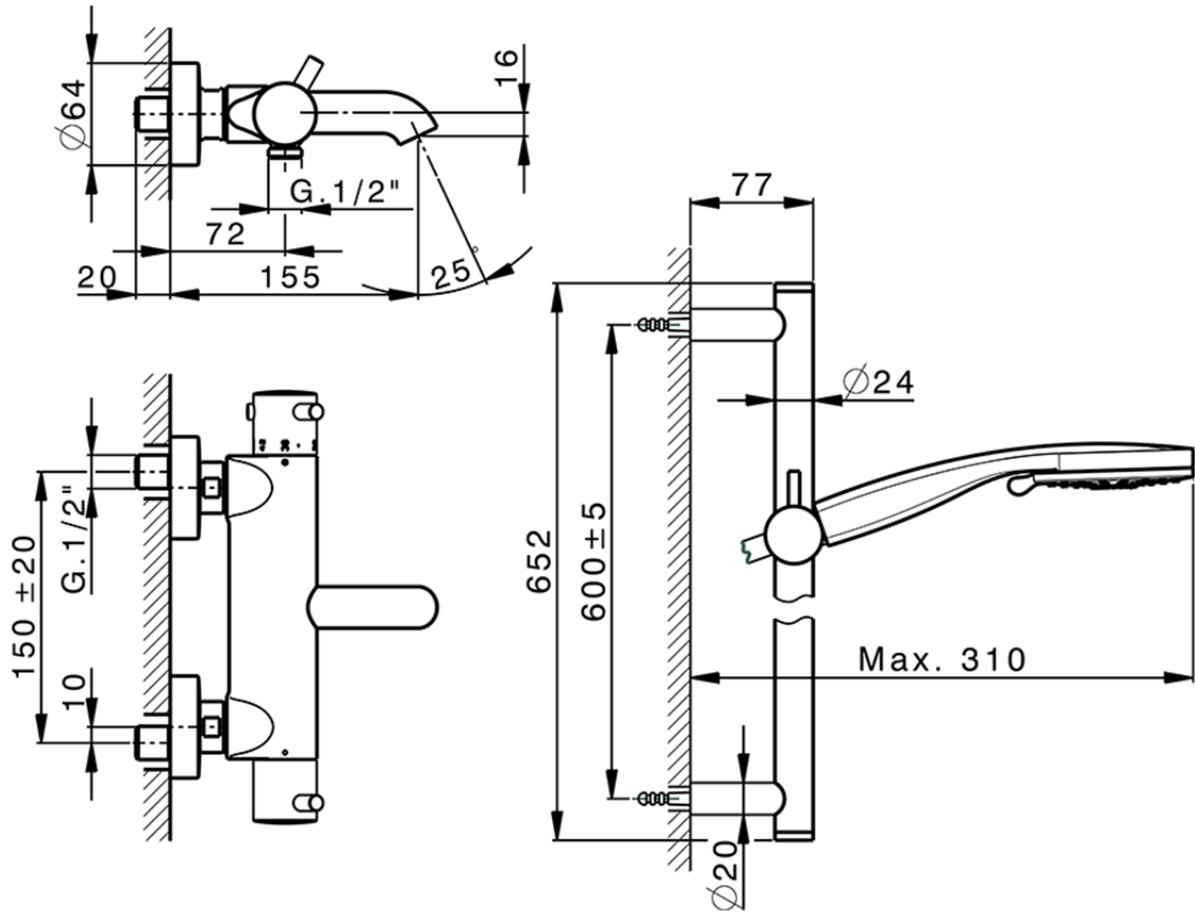

## Thermostatic bath-shower mixer with sliding bar NUOVA KIRUNA\_K2S23016

K2S23016

<https://en.huberitalia.com/thermostatic-bath-shower-mixer-with-sliding-bar-nuova-kiruna-k2s23016>

2026-04-06