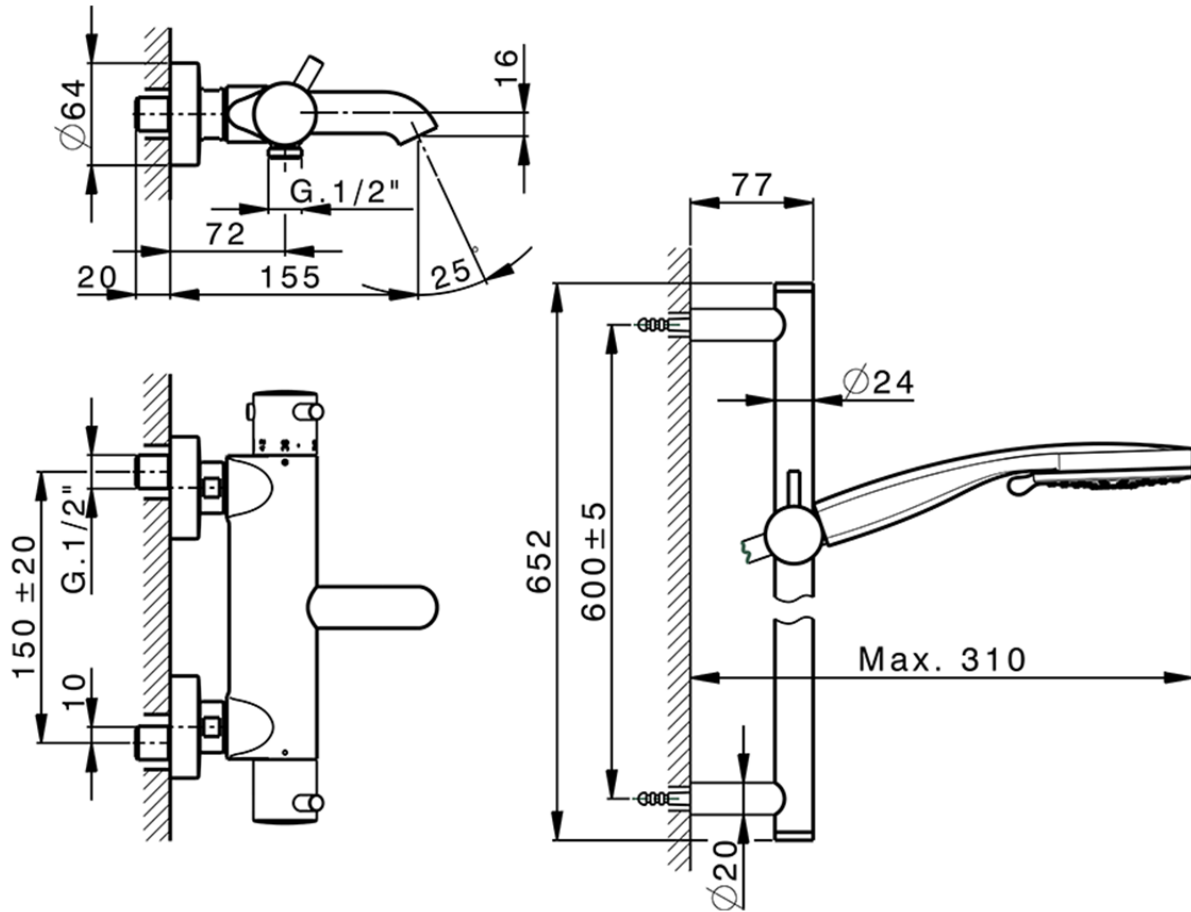

Thermostatic bath-shower mixer with sliding bar NUOVA KIRUNA_K2S23016

K2S23016

<https://en.huberitalia.com/thermostatic-bath-shower-mixer-with-sliding-bar-nuova-kiruna-k2s23016>

2026-06-13