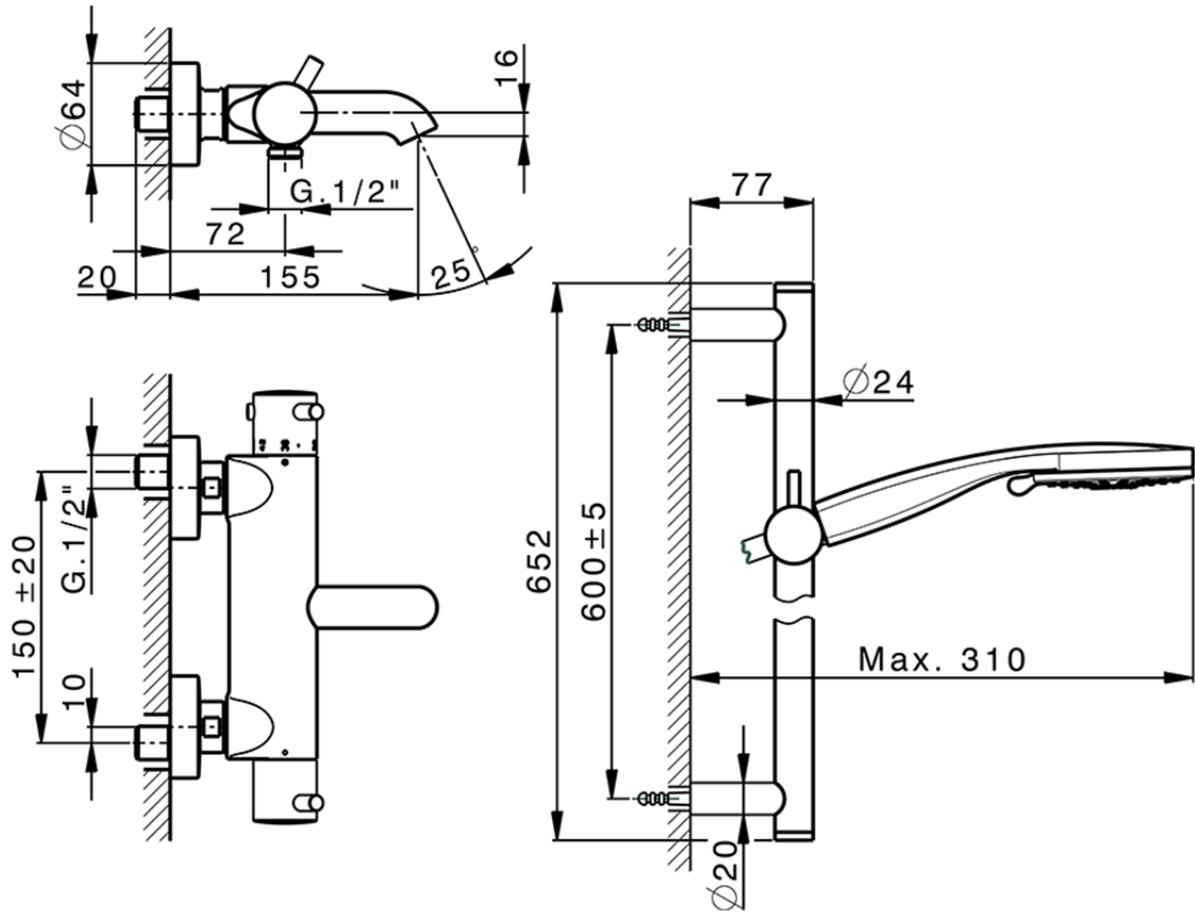

Thermostatic bath-shower mixer with sliding bar NUOVA KIRUNA_K2S23016

K2S23016

<https://en.huberitalia.com/thermostatic-bath-shower-mixer-with-sliding-bar-nuova-kiruna-k2s23016>

2026-06-26