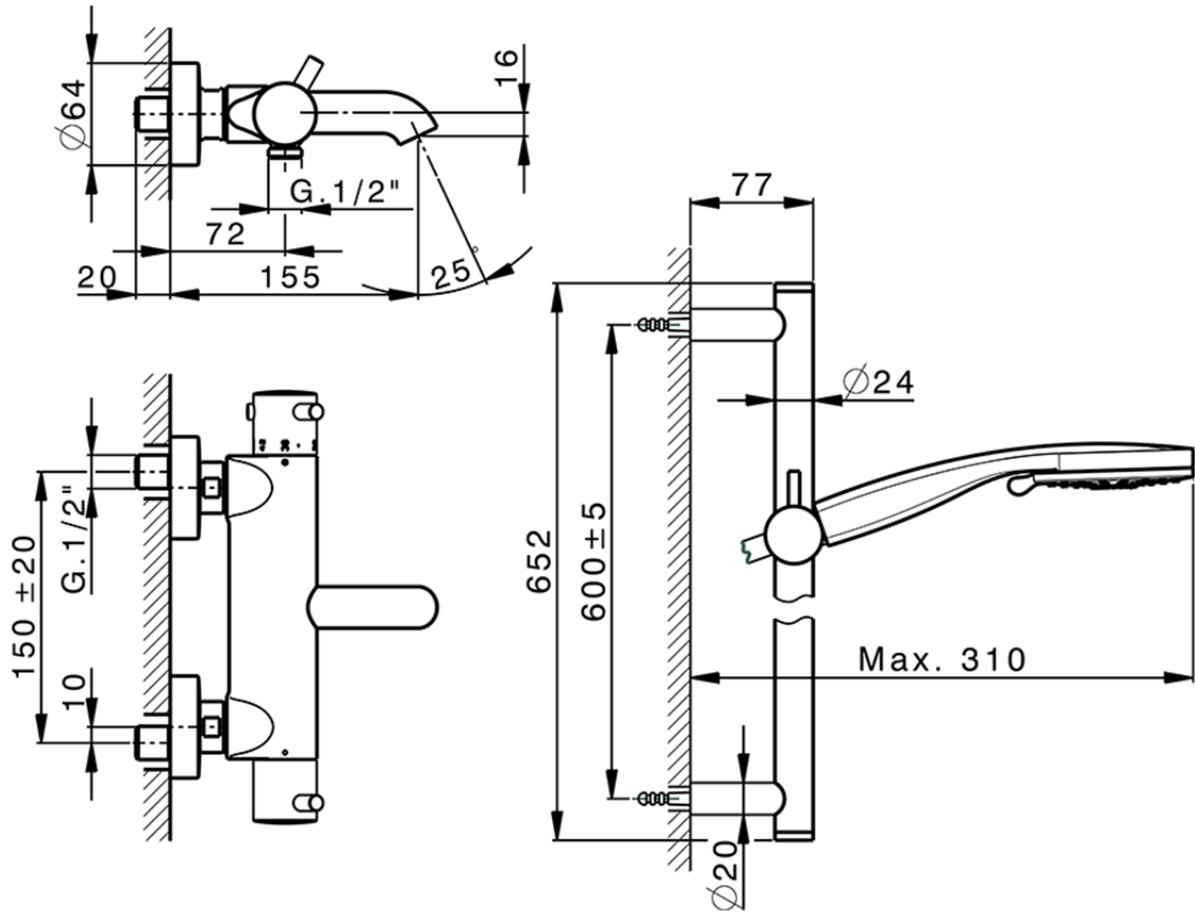

## Thermostatic bath-shower mixer with sliding bar NUOVA KIRUNA\_K2S23016

K2S23016

<https://en.huberitalia.com/thermostatic-bath-shower-mixer-with-sliding-bar-nuova-kiruna-k2s23016>

2026-05-16