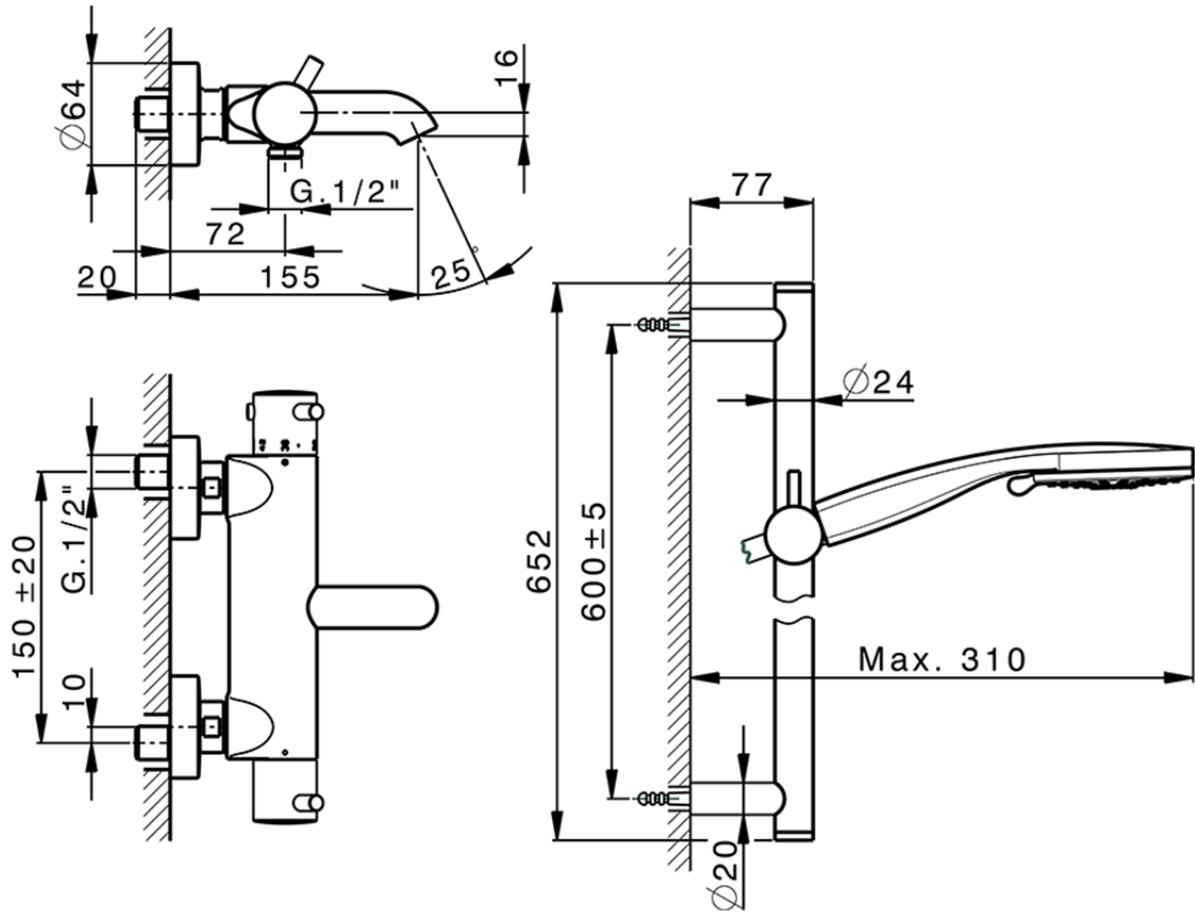

## Thermostatic bath-shower mixer with sliding bar NUOVA KIRUNA\_K2S23016

K2S23016

<https://en.huberitalia.com/thermostatic-bath-shower-mixer-with-sliding-bar-nuova-kiruna-k2s23016>

2026-06-05