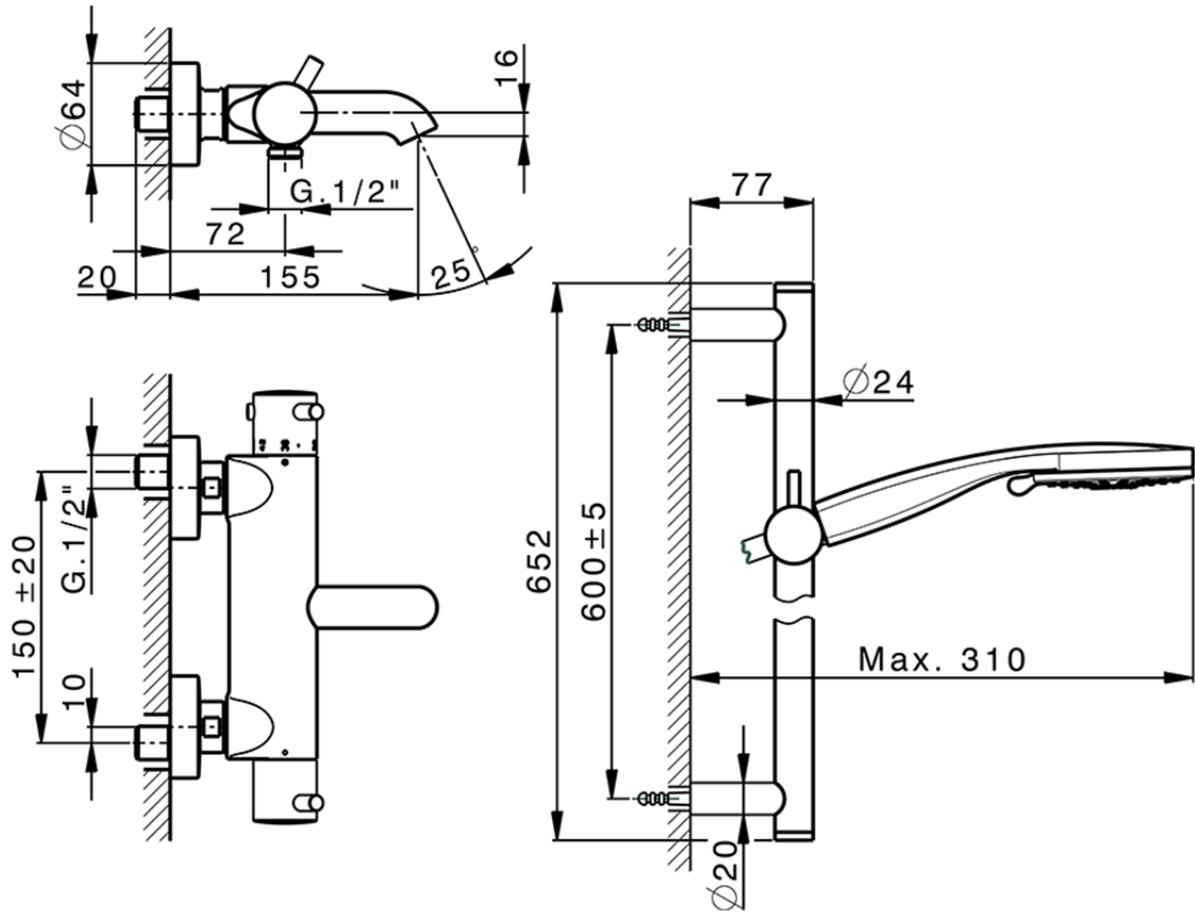

Thermostatic bath-shower mixer with sliding bar NUOVA KIRUNA_K2S23016

K2S23016

<https://en.huberitalia.com/thermostatic-bath-shower-mixer-with-sliding-bar-nuova-kiruna-k2s23016>

2026-04-08