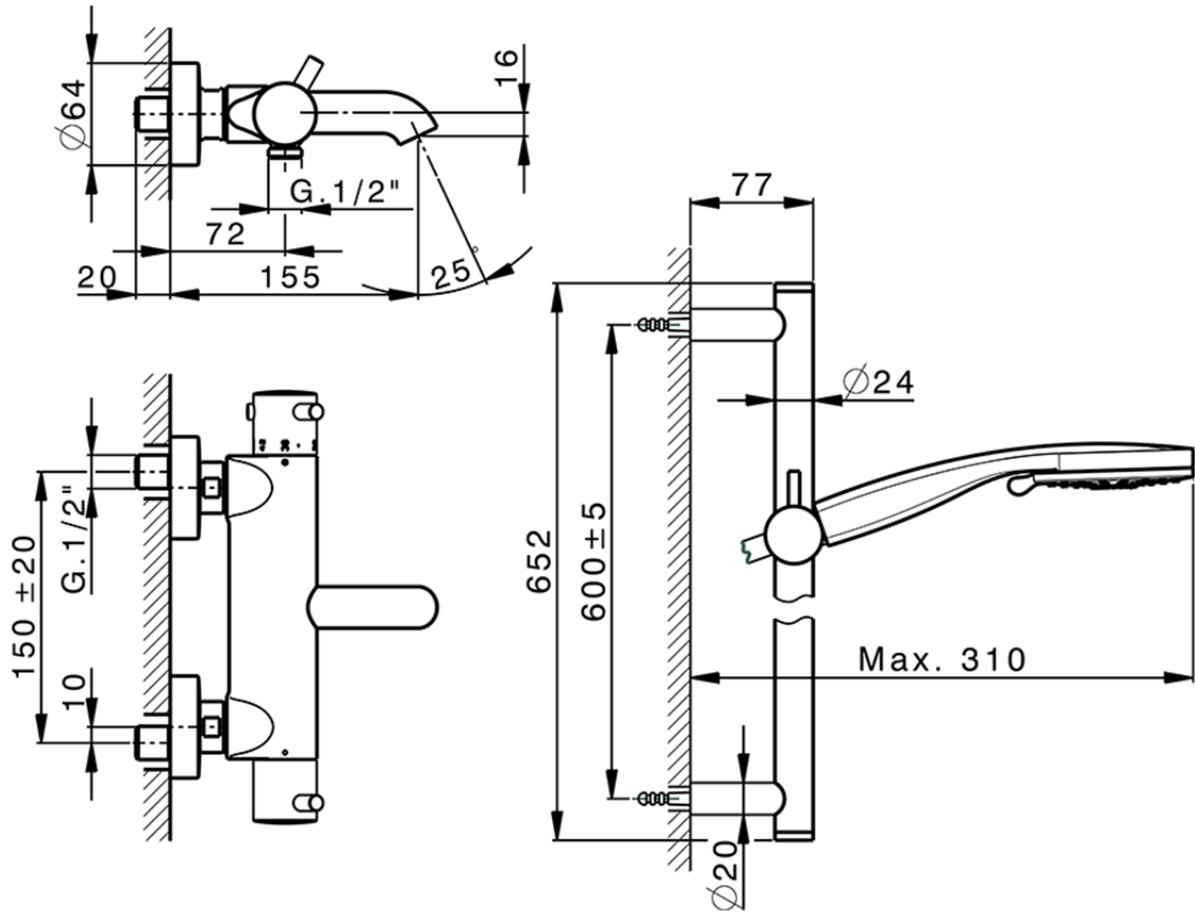

Thermostatic bath-shower mixer with sliding bar NUOVA KIRUNA_K2S23016

K2S23016

<https://en.huberitalia.com/thermostatic-bath-shower-mixer-with-sliding-bar-nuova-kiruna-k2s23016>

2026-06-06