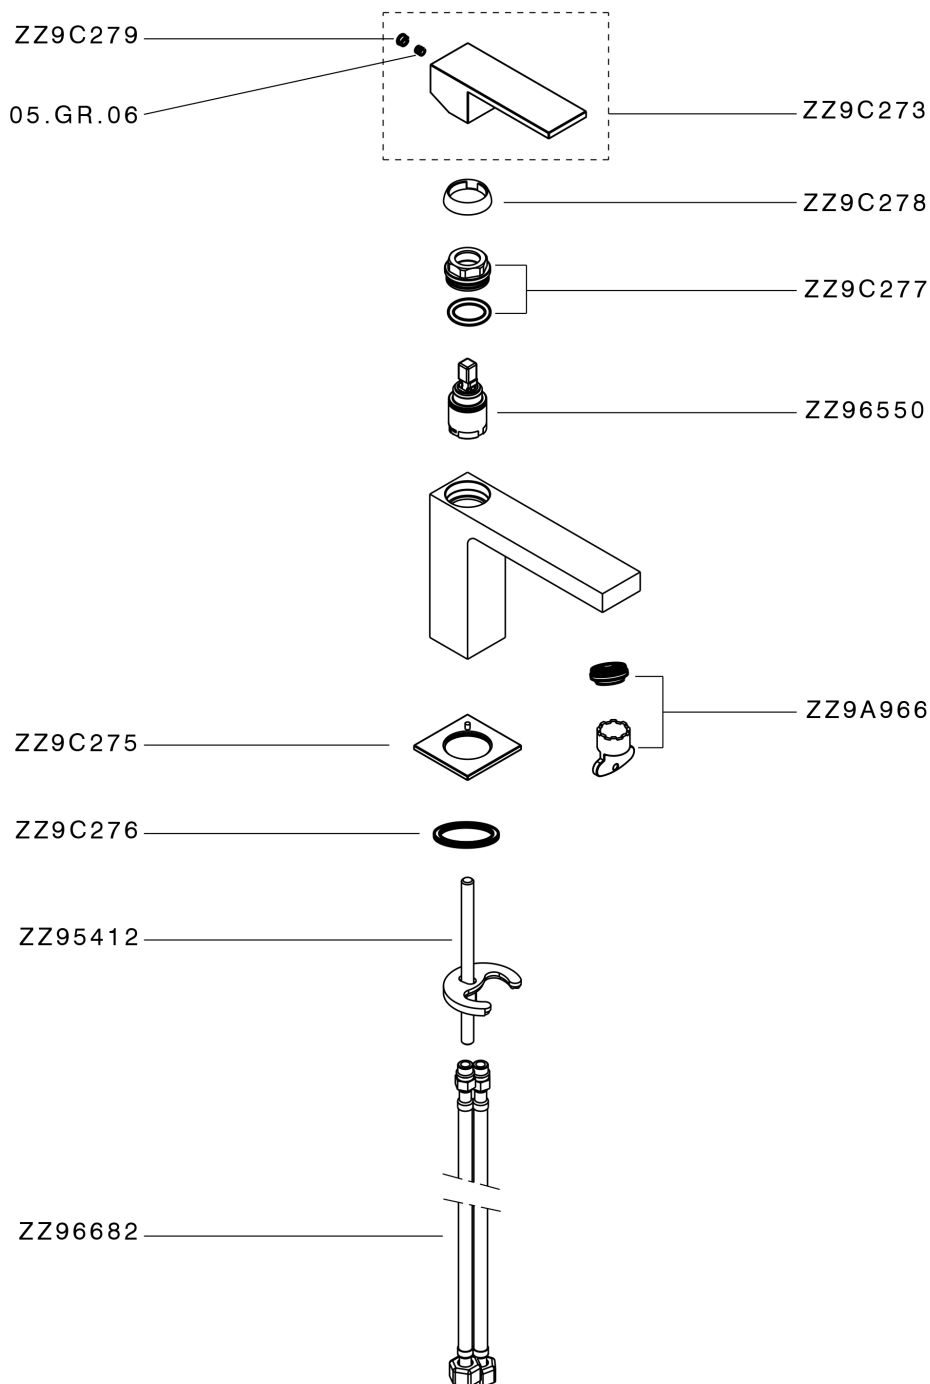

Single lever washbasin mixer NUOVA EGO_NE000544

NE000544

<https://en.huberitalia.com/single-lever-washbasin-mixer-nuova-ego-ne000544>

2026-04-05