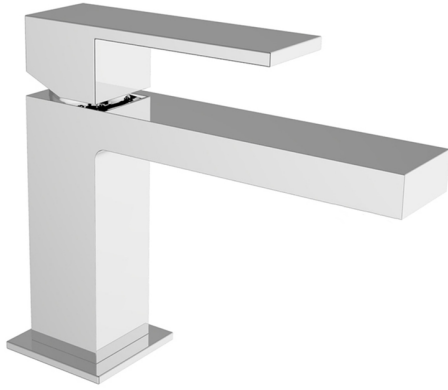

Single lever washbasin mixer NUOVA EGO_NE000544

MODEL **NE000544**

Single lever washbasin mixer, without automatic pop-up waste, G.3/8" stainless steel flexible hoses

AVAILABLE FINISHINGS

-  **21** 21 Chrome
-  **2F** 2F Brushed Nickel
-  **40** 40 Matt Black
-  **4Q** 4Q Matt White

CHARACTERISTICS

Cartridge Spare Parts **ZZ96550000**

25 mm Cartridge

Single lever washbasin mixer NUOVA EGO_NE000544

NE000544

<https://en.huberitalia.com/single-lever-washbasin-mixer-nuova-ego-ne000544>

2026-04-06