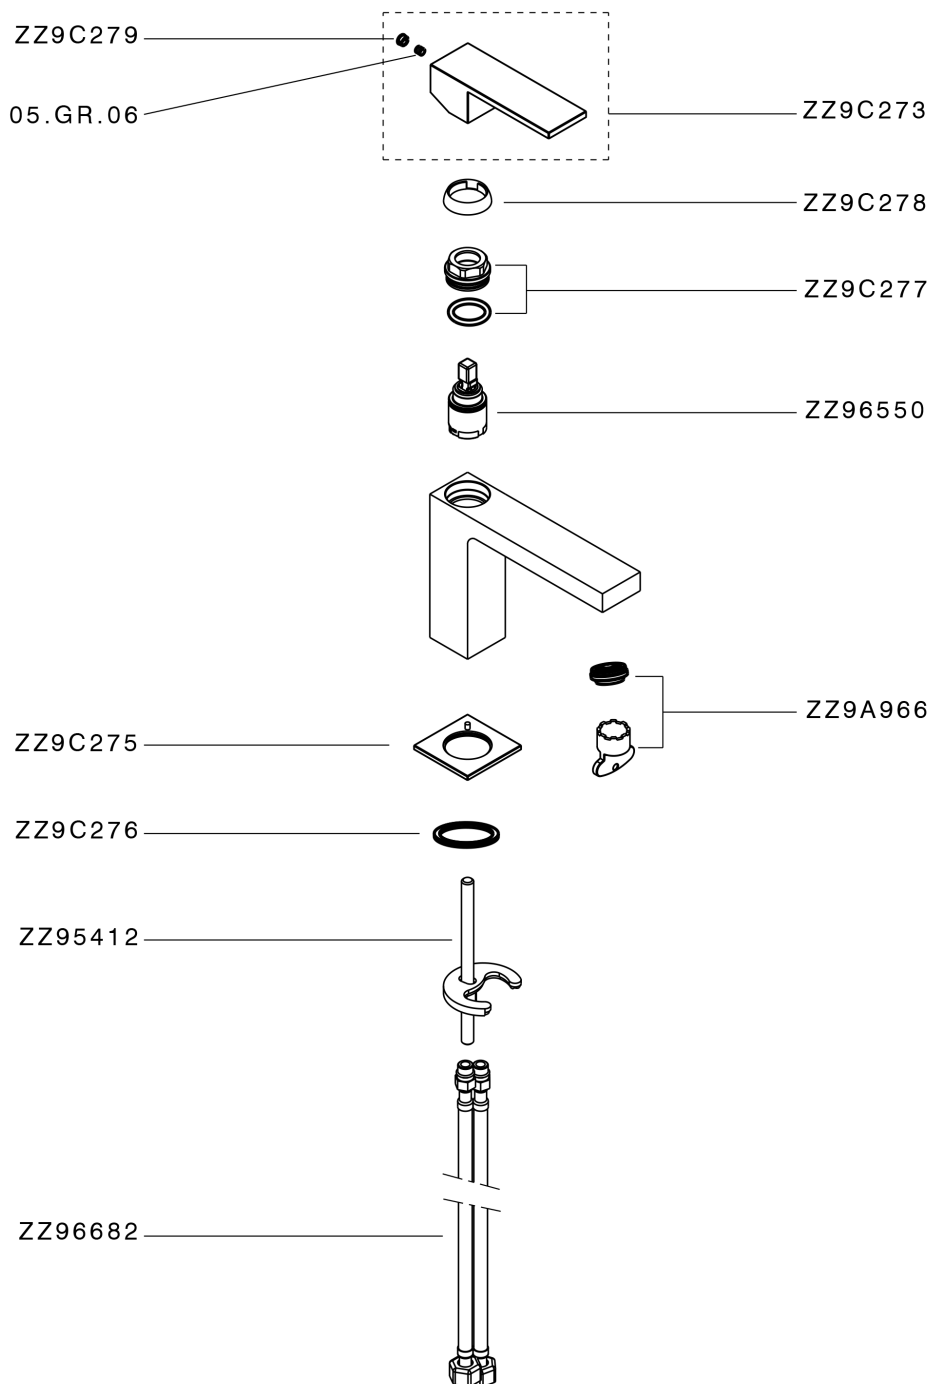

Single lever washbasin mixer NUOVA EGO_NE000544

MODEL **NE000544**

Single lever washbasin mixer, without automatic pop-up waste, G.3/8" stainless steel flexible hoses

AVAILABLE FINISHINGS

-  **21** 21 Chrome
-  **2F** 2F Brushed Nickel
-  **40** 40 Matt Black
-  **4Q** 4Q Matt White

CHARACTERISTICS

Cartridge Spare Parts **ZZ96550000**

25 mm Cartridge

Single lever washbasin mixer NUOVA EGO_NE000544

NE000544

<https://en.huberitalia.com/single-lever-washbasin-mixer-nuova-ego-ne000544>

2026-04-06