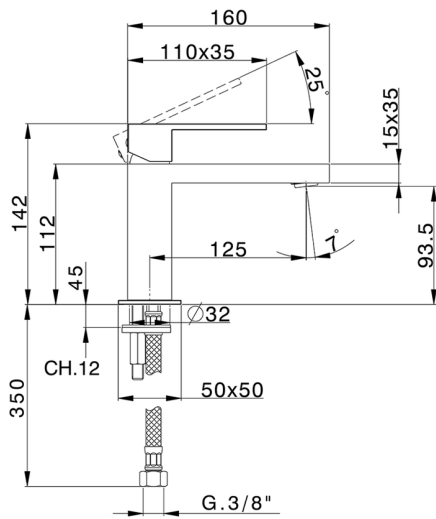

Single lever washbasin mixer NUOVA EGO_NE000544

MODEL **NE000544**

Single lever washbasin mixer, without automatic pop-up waste, G.3/8" stainless steel flexible hoses

AVAILABLE FINISHINGS

-  **21** 21 Chrome
-  **2F** 2F Brushed Nickel
-  **40** 40 Matt Black
-  **4Q** 4Q Matt White

CHARACTERISTICS

Cartridge Spare Parts **ZZ96550000**

25 mm Cartridge

Single lever washbasin mixer NUOVA EGO_NE000544

NE000544

<https://en.huberitalia.com/single-lever-washbasin-mixer-nuova-ego-ne000544>

2026-04-06