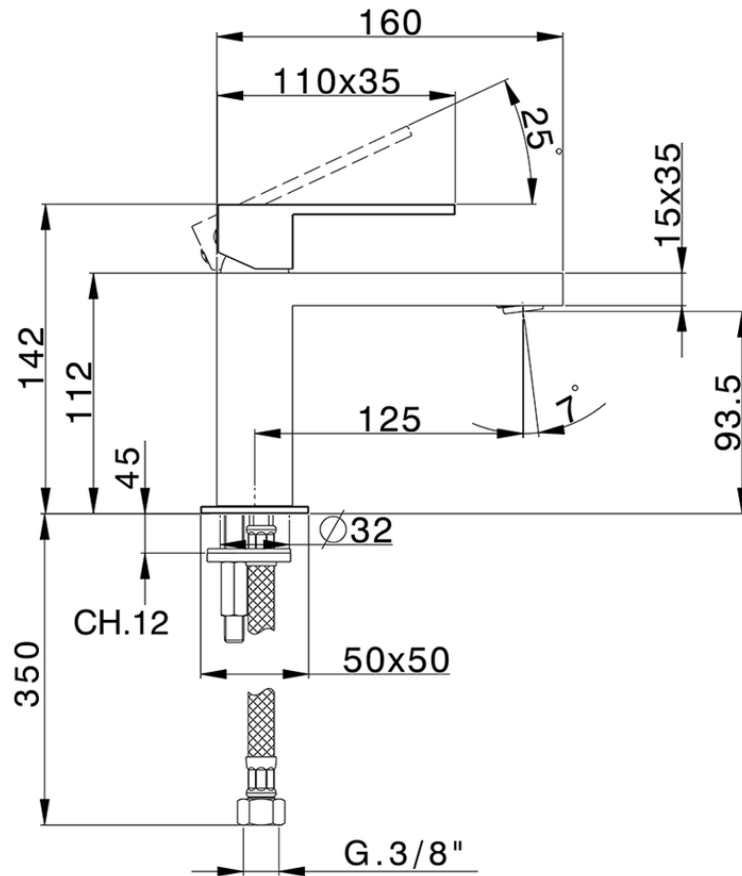

Single lever washbasin mixer NUOVA EGO_NE000544

NE000544

<https://en.huberitalia.com/single-lever-washbasin-mixer-nuova-ego-ne000544>

2026-04-10