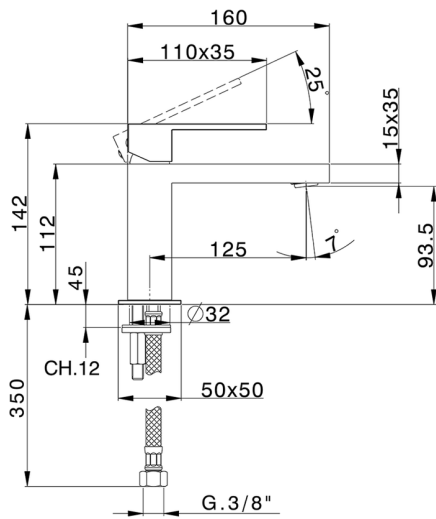

Single lever washbasin mixer NUOVA EGO_NE000544

MODEL **NE000544**

Single lever washbasin mixer, without automatic pop-up waste, G.3/8" stainless steel flexible hoses

AVAILABLE FINISHINGS

-  **21** 21 Chrome
-  **2F** 2F Brushed Nickel
-  **40** 40 Matt Black
-  **4Q** 4Q Matt White

CHARACTERISTICS

Cartridge Spare Parts **ZZ96550000**

25 mm Cartridge

Single lever washbasin mixer NUOVA EGO_NE000544

NE000544

<https://en.huberitalia.com/single-lever-washbasin-mixer-nuova-ego-ne000544>

2026-06-26