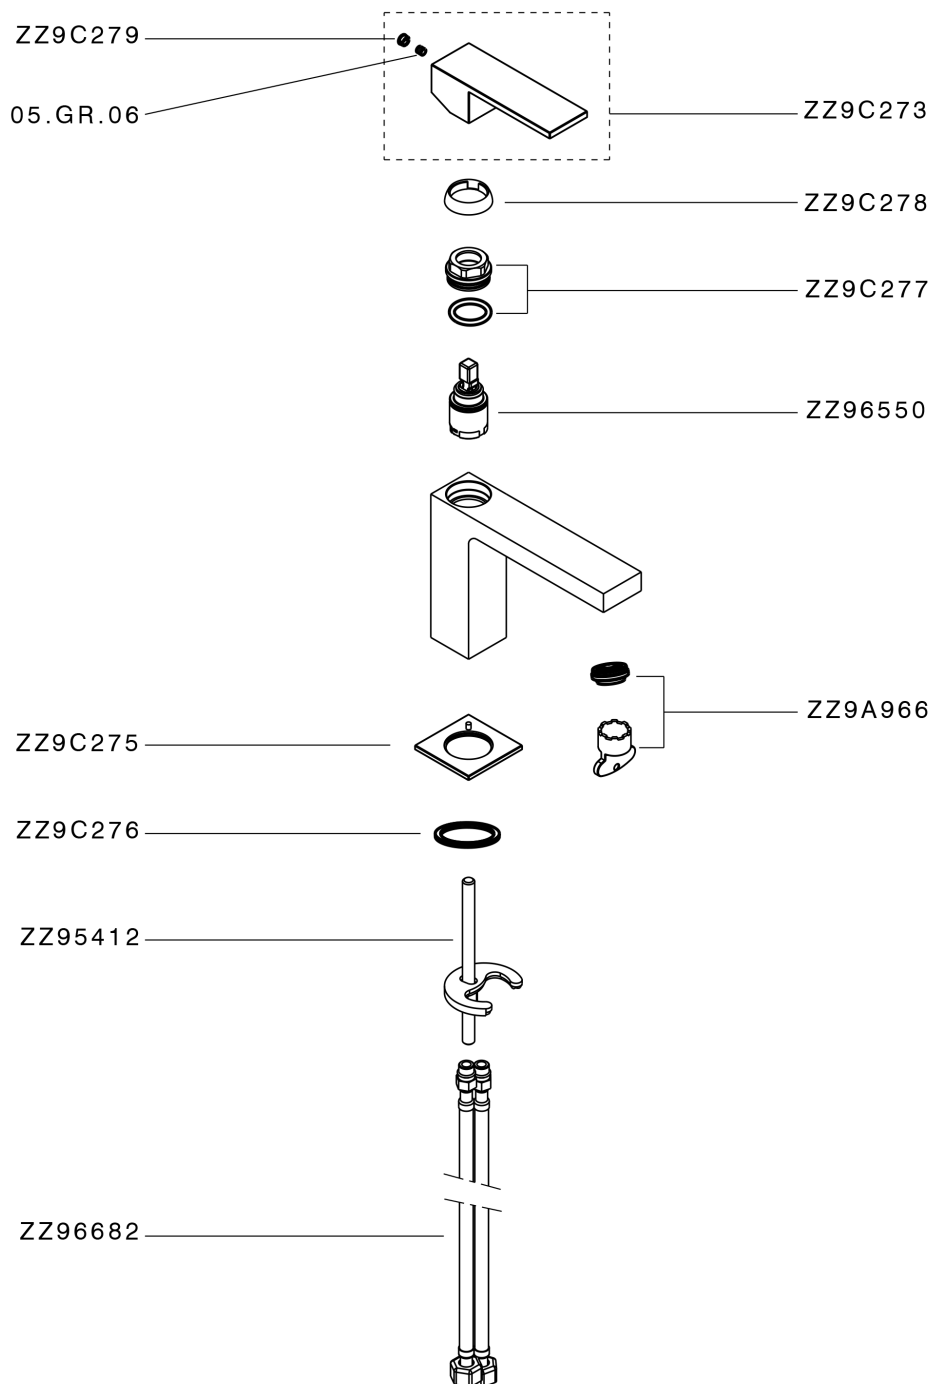

## Single lever washbasin mixer NUOVA EGO\_NE000544

NE000544

<https://en.huberitalia.com/single-lever-washbasin-mixer-nuova-ego-ne000544>

2026-06-06