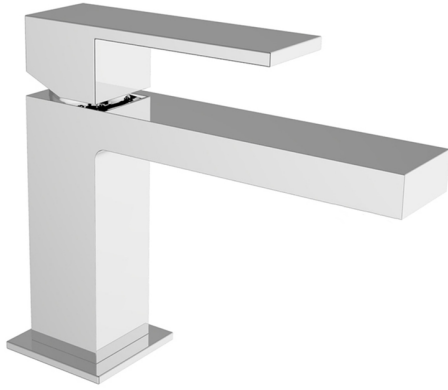

Single lever washbasin mixer NUOVA EGO_NE000544

MODEL **NE000544**

Single lever washbasin mixer, without automatic pop-up waste, G.3/8" stainless steel flexible hoses

AVAILABLE FINISHINGS

-  **21** 21 Chrome
-  **2F** 2F Brushed Nickel
-  **40** 40 Matt Black
-  **4Q** 4Q Matt White

CHARACTERISTICS

Cartridge Spare Parts **ZZ96550000**

25 mm Cartridge

Single lever washbasin mixer NUOVA EGO_NE000544

NE000544

<https://en.huberitalia.com/single-lever-washbasin-mixer-nuova-ego-ne000544>

2026-06-26