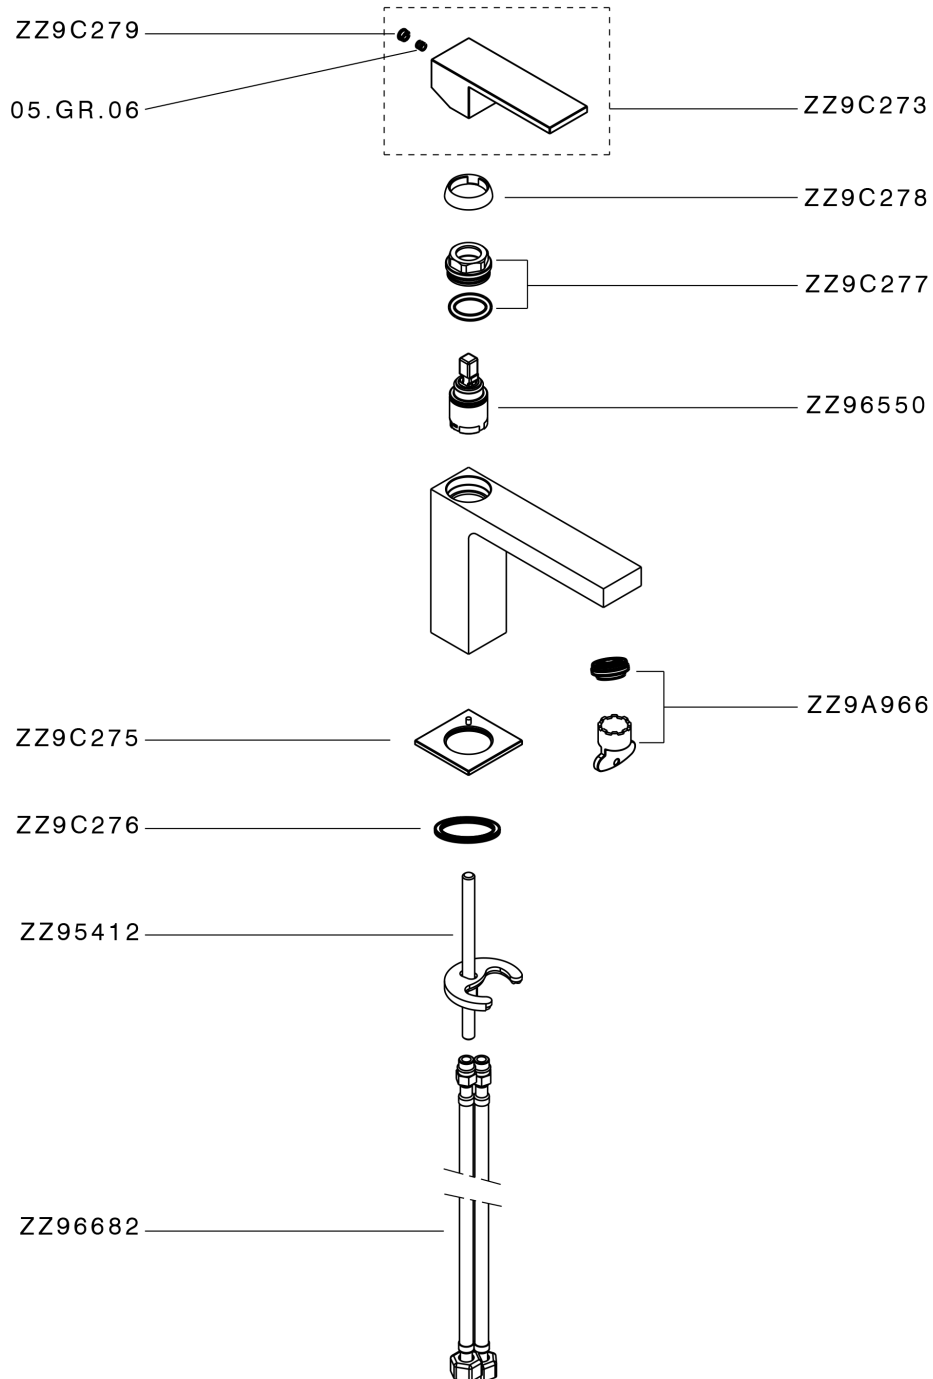

Single lever washbasin mixer NUOVA EGO_NE000544

MODEL **NE000544**

Single lever washbasin mixer, without automatic pop-up waste, G.3/8" stainless steel flexible hoses

AVAILABLE FINISHINGS

-  **21** 21 Chrome
-  **2F** 2F Brushed Nickel
-  **40** 40 Matt Black
-  **4Q** 4Q Matt White

CHARACTERISTICS

Cartridge Spare Parts **ZZ96550000**

25 mm Cartridge

Single lever washbasin mixer NUOVA EGO_NE000544

NE000544

<https://en.huberitalia.com/single-lever-washbasin-mixer-nuova-ego-ne000544>

2026-06-26