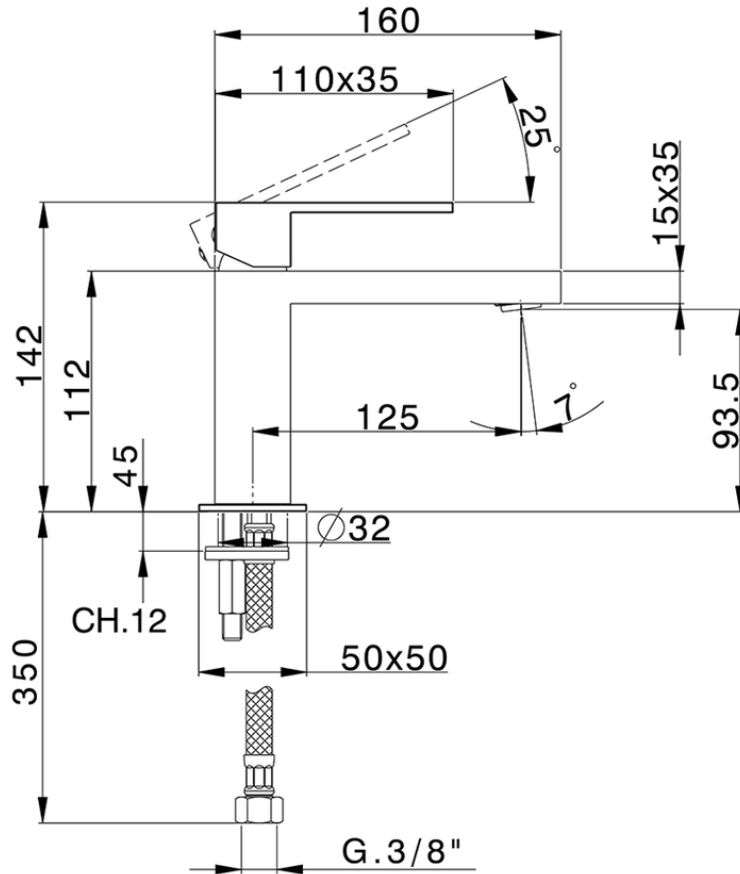

## Single lever washbasin mixer NUOVA EGO\_NE000544

NE000544

<https://en.huberitalia.com/single-lever-washbasin-mixer-nuova-ego-ne000544>

2026-06-27