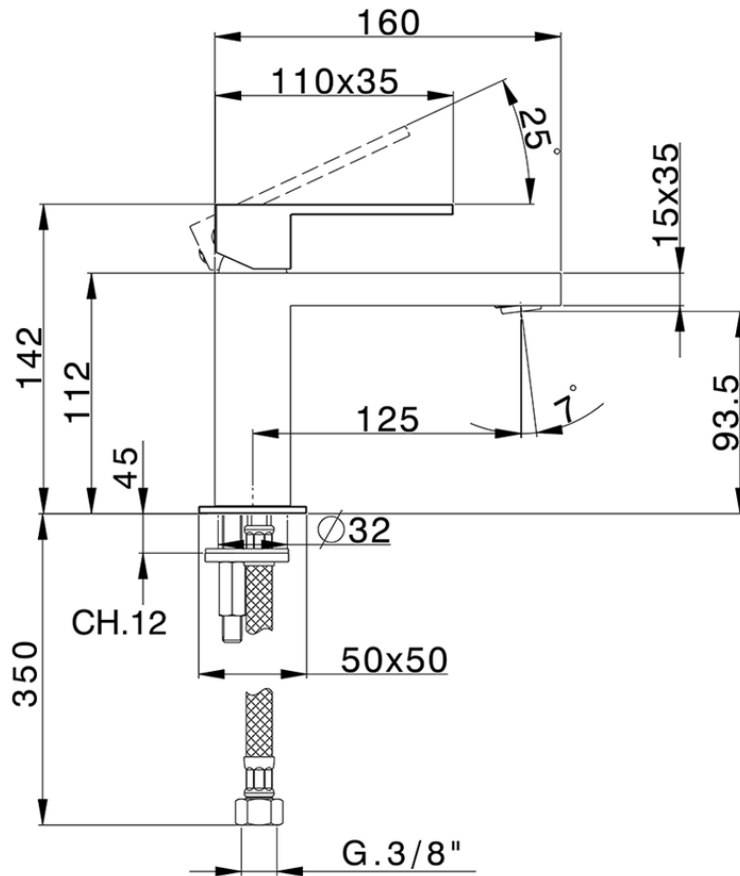

## Single lever washbasin mixer NUOVA EGO\_NE000544

NE000544

<https://en.huberitalia.com/single-lever-washbasin-mixer-nuova-ego-ne000544>

2026-05-02