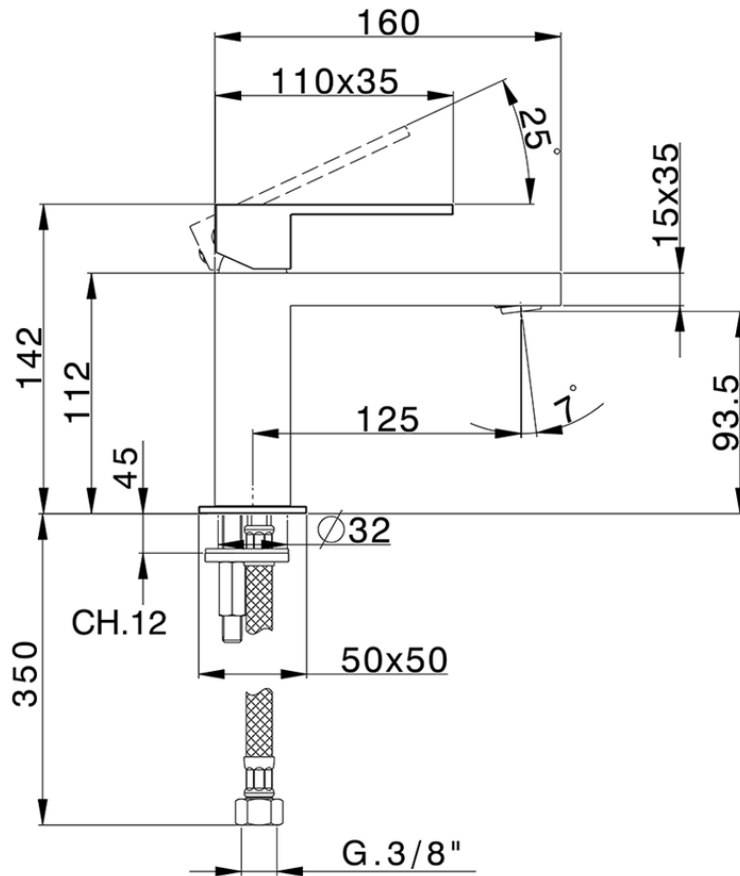

Single lever washbasin mixer NUOVA EGO_NE000544

NE000544

<https://en.huberitalia.com/single-lever-washbasin-mixer-nuova-ego-ne000544>

2026-06-06