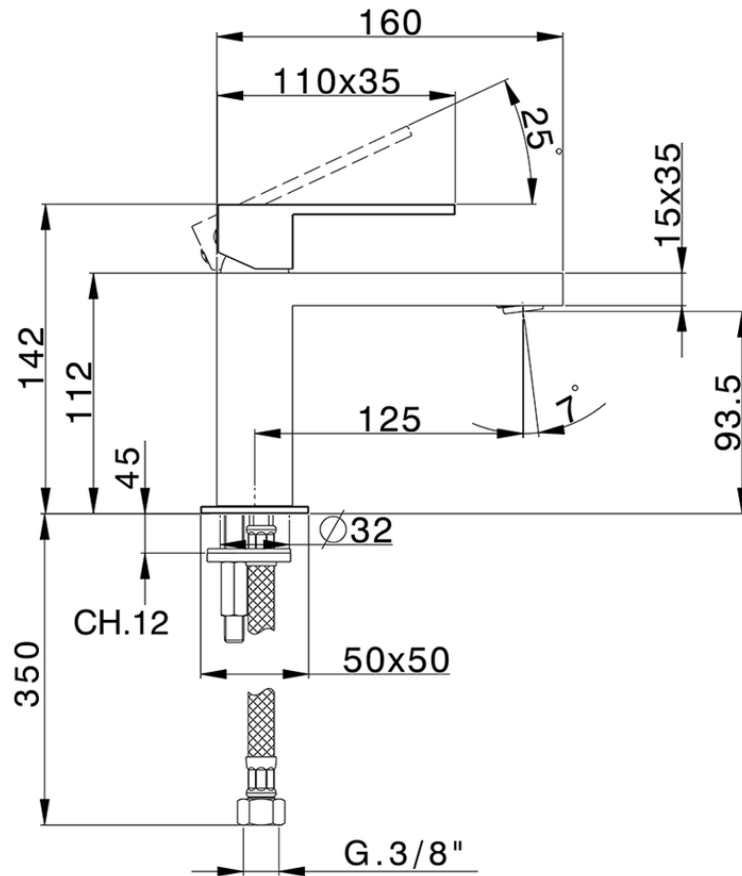

Single lever washbasin mixer NUOVA EGO_NE000544

NE000544

<https://en.huberitalia.com/single-lever-washbasin-mixer-nuova-ego-ne000544>

2026-04-11