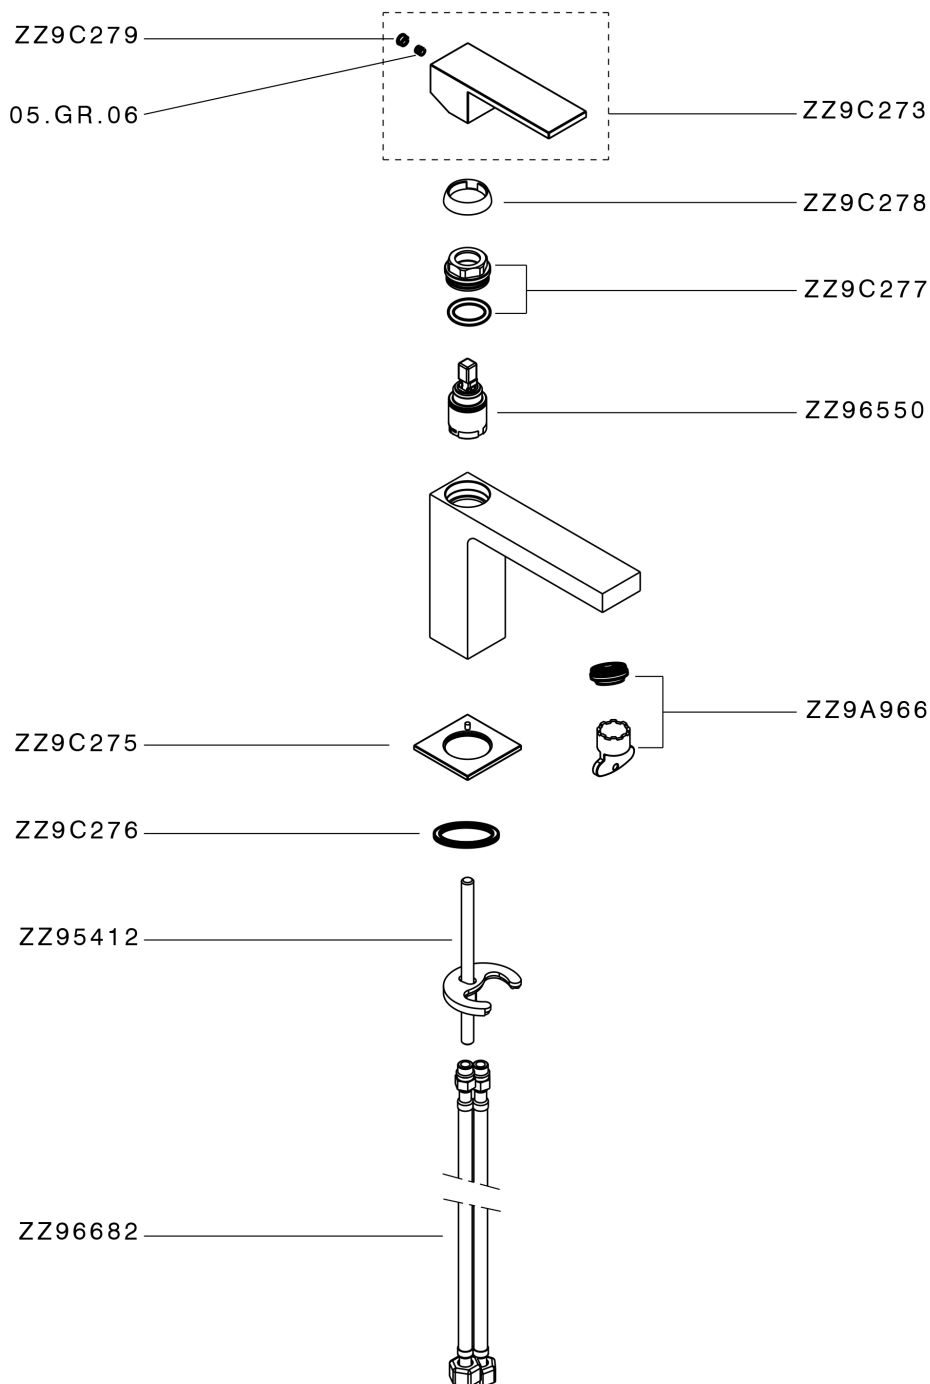

## Single lever washbasin mixer NUOVA EGO\_NE000544

NE000544

<https://en.huberitalia.com/single-lever-washbasin-mixer-nuova-ego-ne000544>

2026-06-27