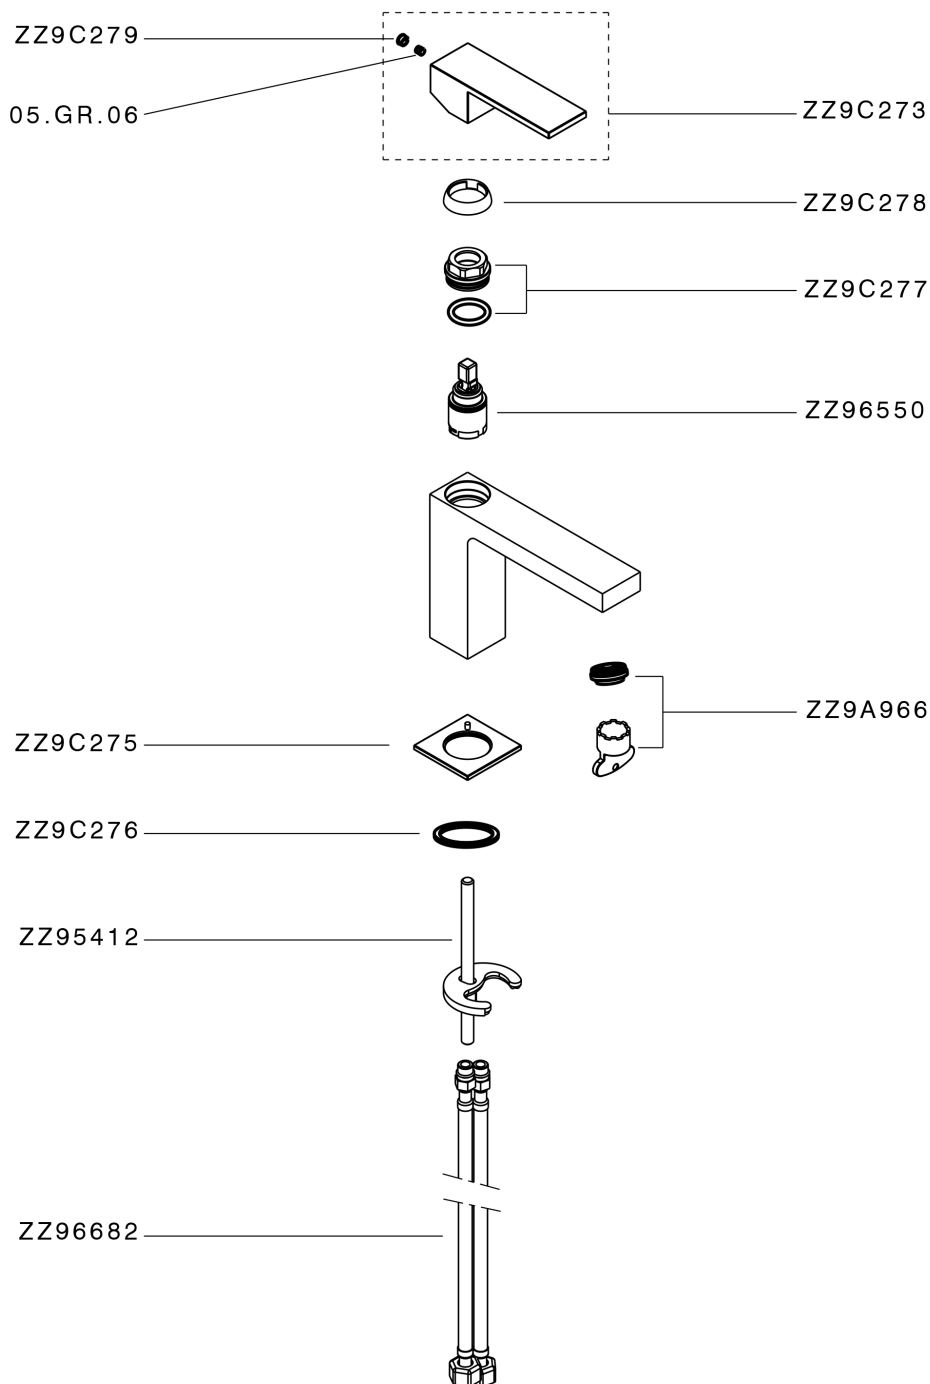

Single lever washbasin mixer NUOVA EGO_NE000544

NE000544

<https://en.huberitalia.com/single-lever-washbasin-mixer-nuova-ego-ne000544>

2026-03-20