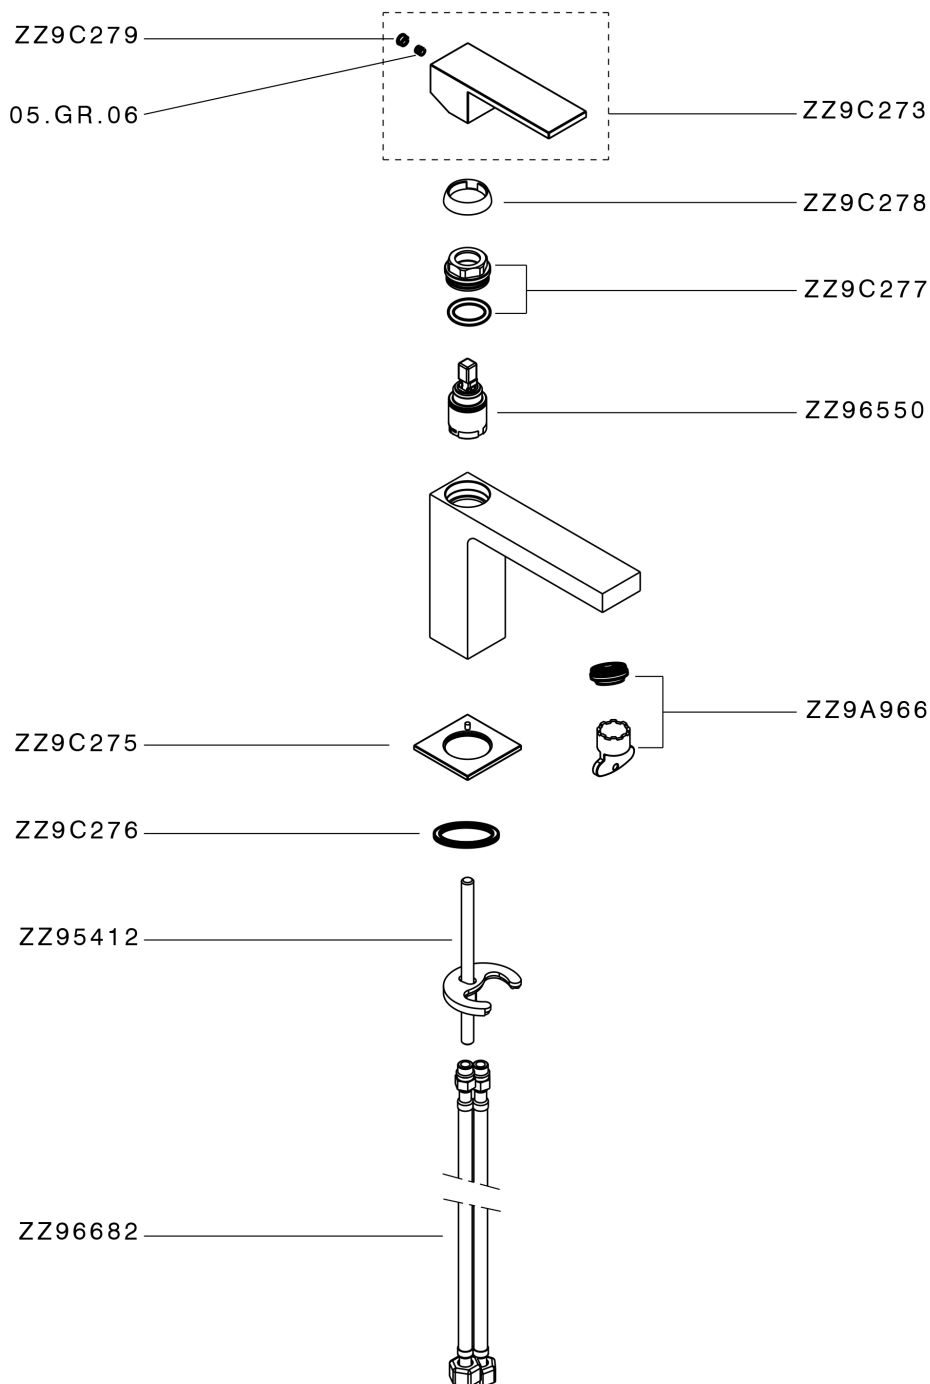

Single lever washbasin mixer NUOVA EGO_NE000544

NE000544

<https://en.huberitalia.com/single-lever-washbasin-mixer-nuova-ego-ne000544>

2026-04-11