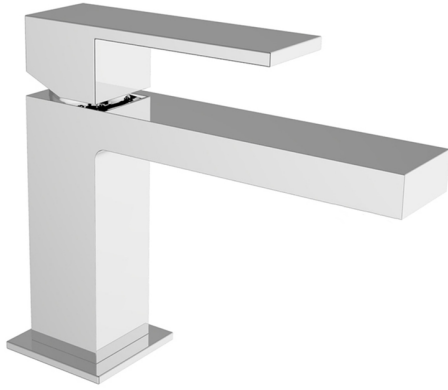

Single lever washbasin mixer NUOVA EGO_NE000544

MODEL **NE000544**

Single lever washbasin mixer, without automatic pop-up waste, G.3/8" stainless steel flexible hoses

AVAILABLE FINISHINGS

-  **21** 21 Chrome
-  **2F** 2F Brushed Nickel
-  **40** 40 Matt Black
-  **4Q** 4Q Matt White

CHARACTERISTICS

Cartridge Spare Parts **ZZ96550000**

25 mm Cartridge

Single lever washbasin mixer NUOVA EGO_NE000544

NE000544

<https://en.huberitalia.com/single-lever-washbasin-mixer-nuova-ego-ne000544>

2026-06-27