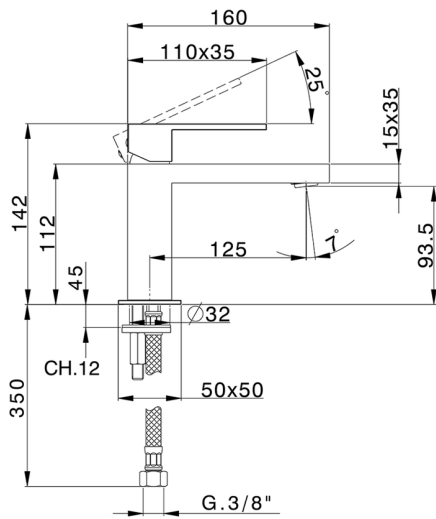

Single lever washbasin mixer NUOVA EGO_NE000544

MODEL **NE000544**

Single lever washbasin mixer, without automatic pop-up waste, G.3/8" stainless steel flexible hoses

AVAILABLE FINISHINGS

-  **21** 21 Chrome
-  **2F** 2F Brushed Nickel
-  **40** 40 Matt Black
-  **4Q** 4Q Matt White

CHARACTERISTICS

Cartridge Spare Parts **ZZ96550000**

25 mm Cartridge

Single lever washbasin mixer NUOVA EGO_NE000544

NE000544

<https://en.huberitalia.com/single-lever-washbasin-mixer-nuova-ego-ne000544>

2026-06-27