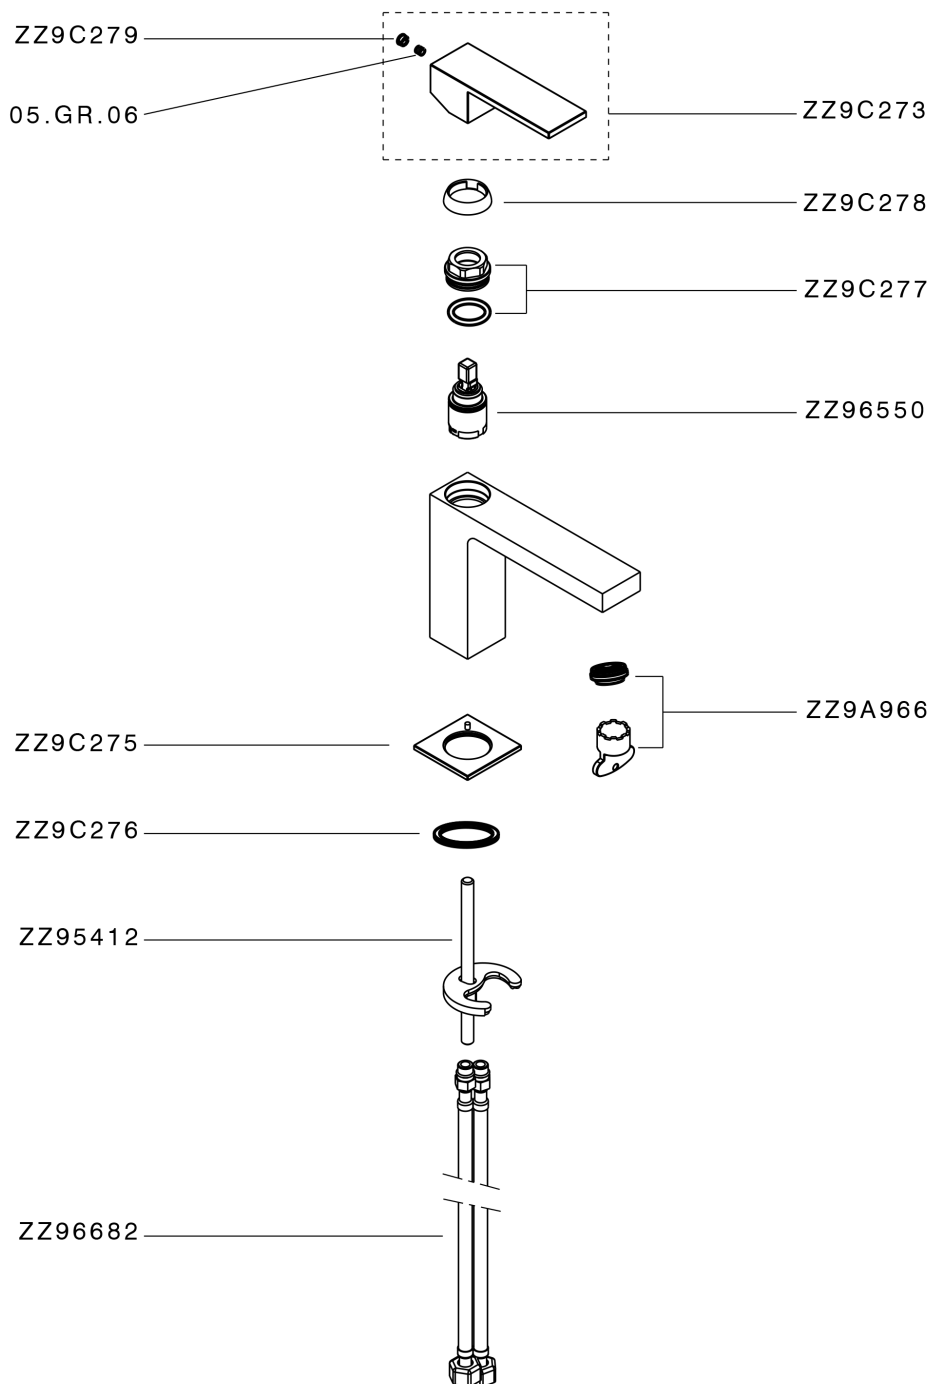

Single lever washbasin mixer NUOVA EGO_NE000544

MODEL **NE000544**

Single lever washbasin mixer, without automatic pop-up waste, G.3/8" stainless steel flexible hoses

AVAILABLE FINISHINGS

-  **21** 21 Chrome
-  **2F** 2F Brushed Nickel
-  **40** 40 Matt Black
-  **4Q** 4Q Matt White

CHARACTERISTICS

Cartridge Spare Parts **ZZ96550000**

25 mm Cartridge

Single lever washbasin mixer NUOVA EGO_NE000544

NE000544

<https://en.huberitalia.com/single-lever-washbasin-mixer-nuova-ego-ne000544>

2026-06-27