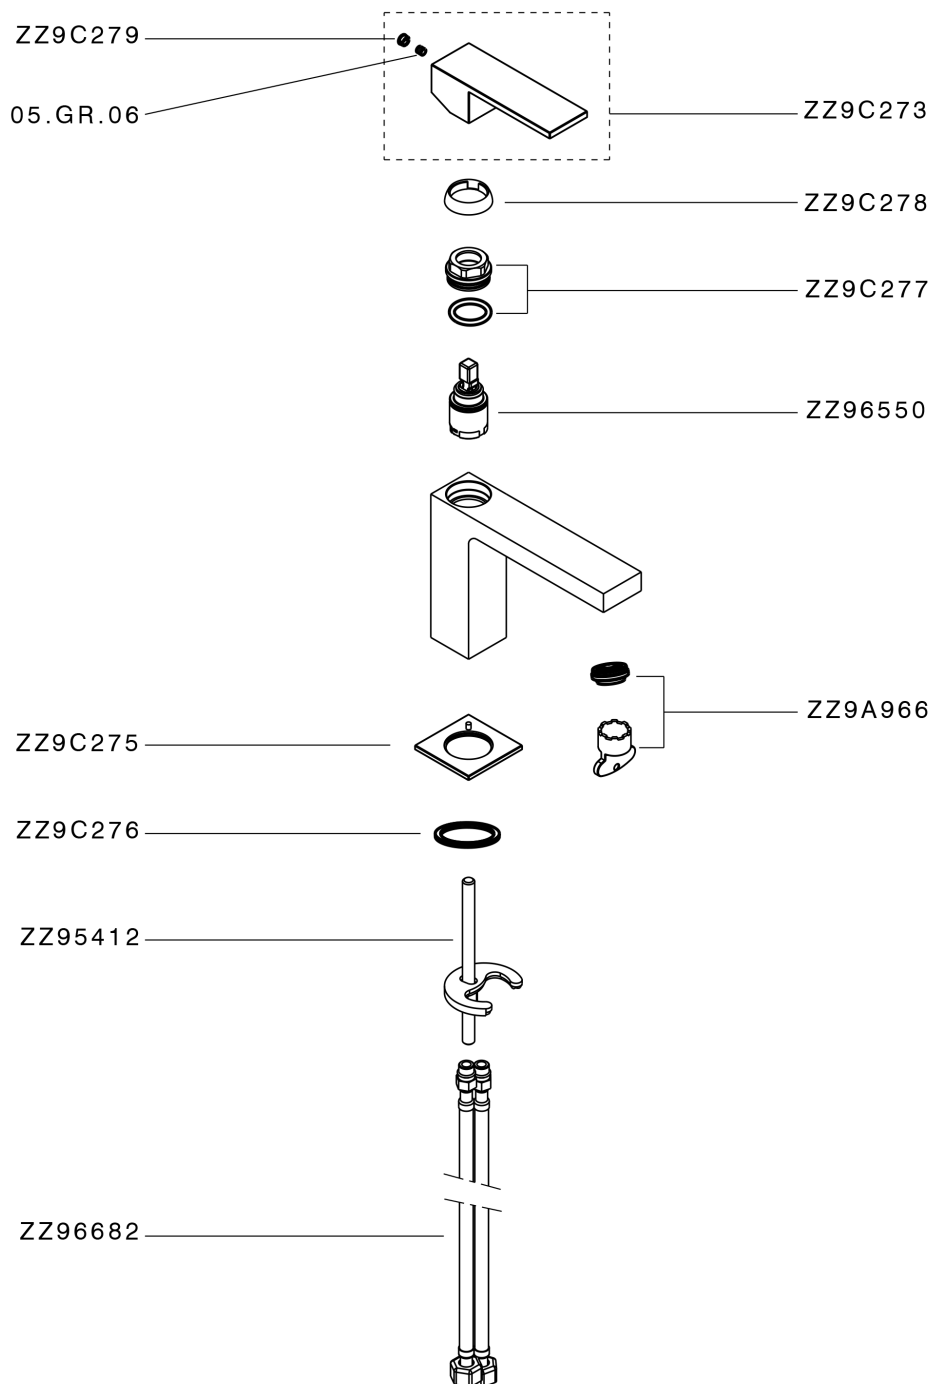

## Single lever washbasin mixer NUOVA EGO\_NE000544

NE000544

<https://en.huberitalia.com/single-lever-washbasin-mixer-nuova-ego-ne000544>

2026-05-02