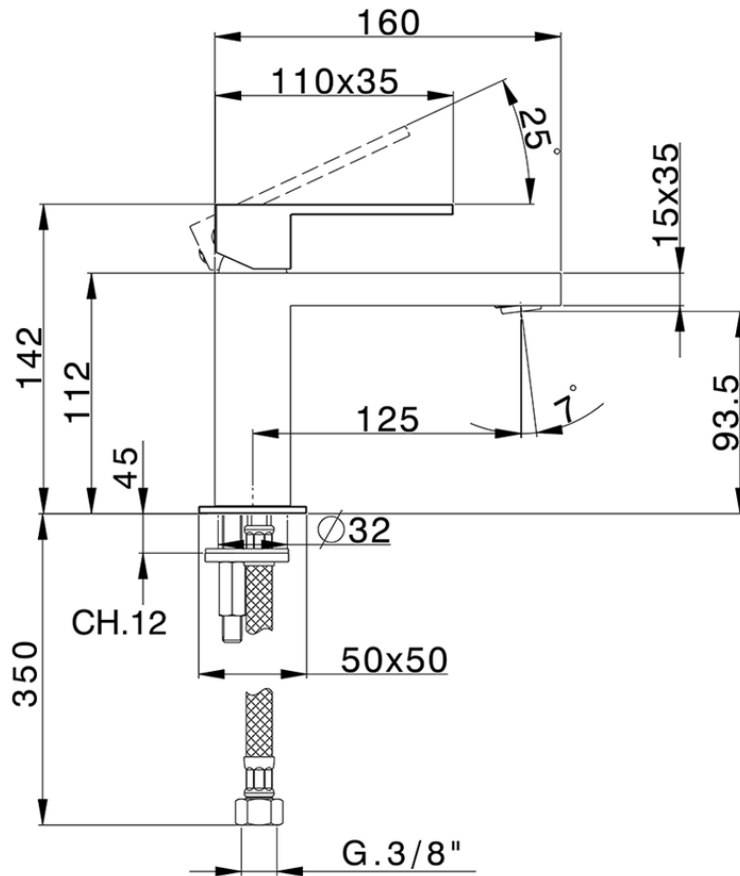

## Single lever washbasin mixer NUOVA EGO\_NE000544

NE000544

<https://en.huberitalia.com/single-lever-washbasin-mixer-nuova-ego-ne000544>

2026-04-08