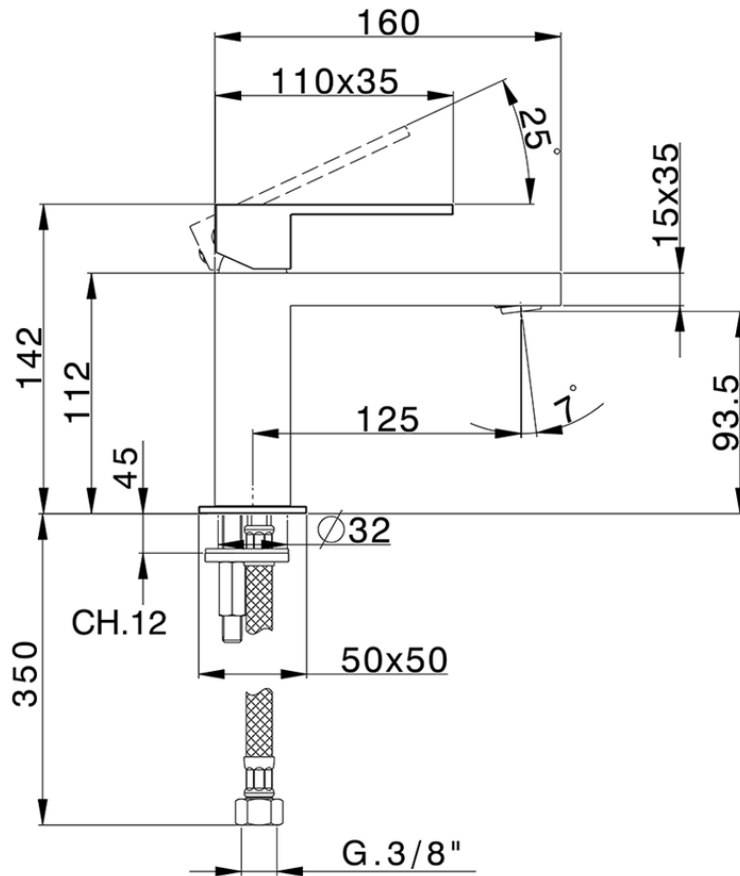

Single lever washbasin mixer NUOVA EGO_NE000544

NE000544

<https://en.huberitalia.com/single-lever-washbasin-mixer-nuova-ego-ne000544>

2026-06-26