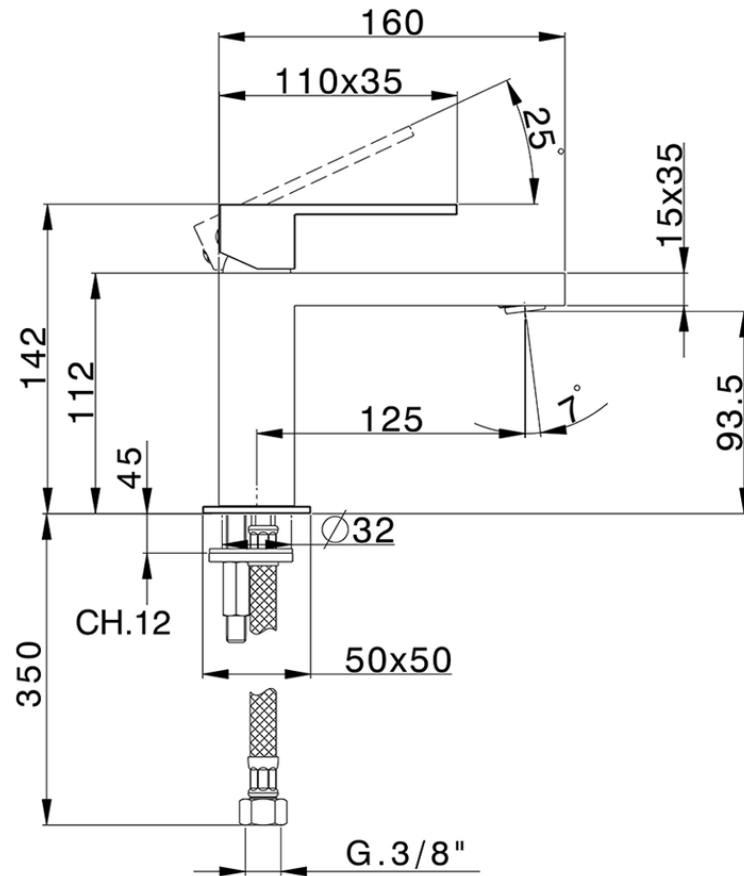

Single lever washbasin mixer NUOVA EGO_NE000544

NE000544

<https://en.huberitalia.com/single-lever-washbasin-mixer-nuova-ego-ne000544>

2026-06-05