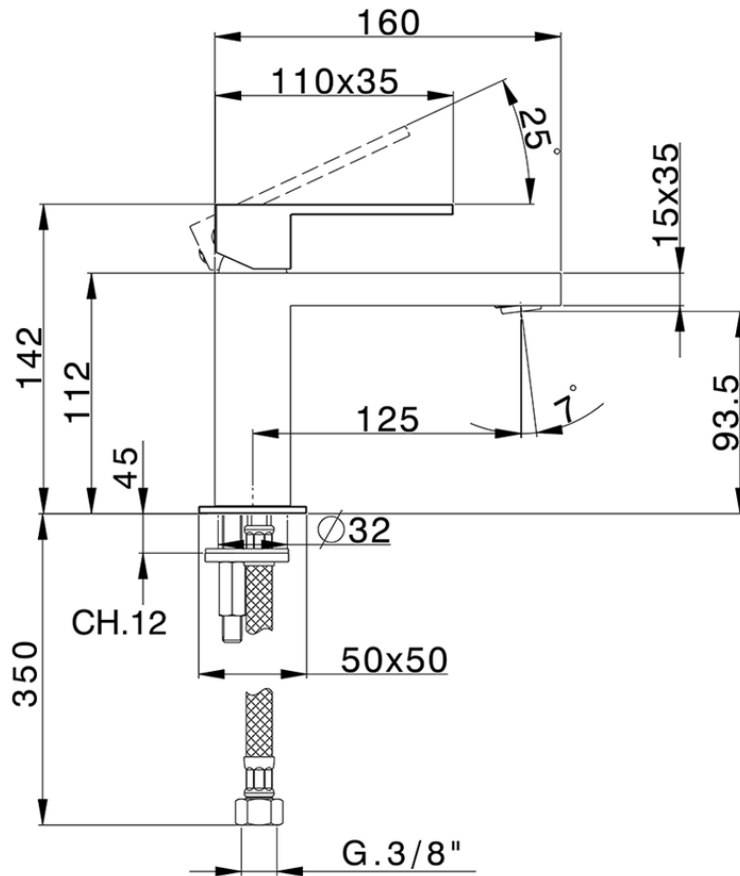

Single lever washbasin mixer NUOVA EGO_NE000544

NE000544

<https://en.huberitalia.com/single-lever-washbasin-mixer-nuova-ego-ne000544>

2026-04-06