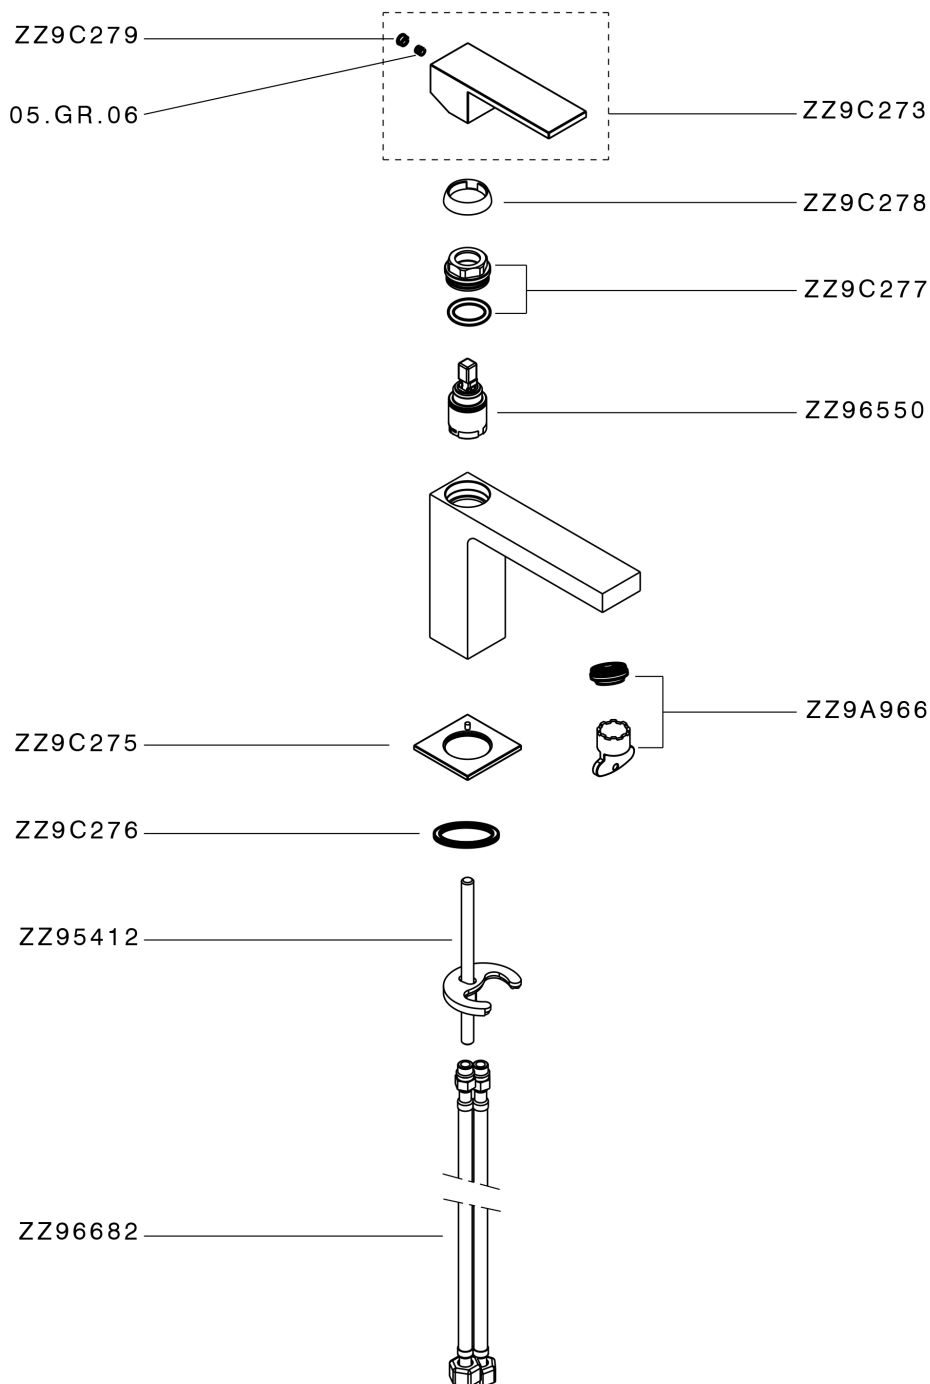

Single lever washbasin mixer NUOVA EGO_NE000544

NE000544

<https://en.huberitalia.com/single-lever-washbasin-mixer-nuova-ego-ne000544>

2026-06-05