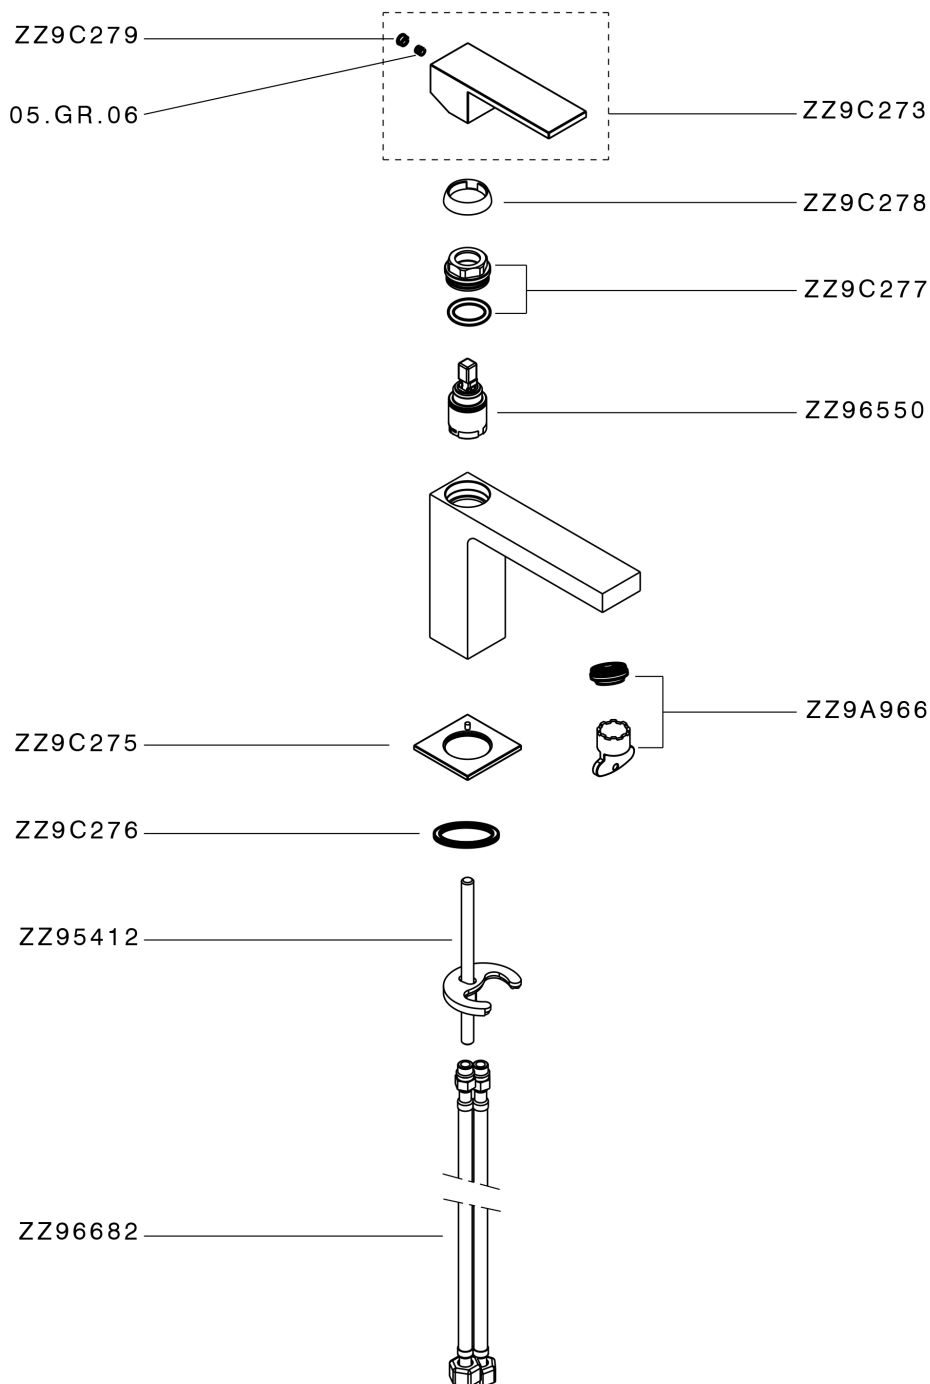

Single lever washbasin mixer NUOVA EGO_NE000544

NE000544

<https://en.huberitalia.com/single-lever-washbasin-mixer-nuova-ego-ne000544>

2026-06-26