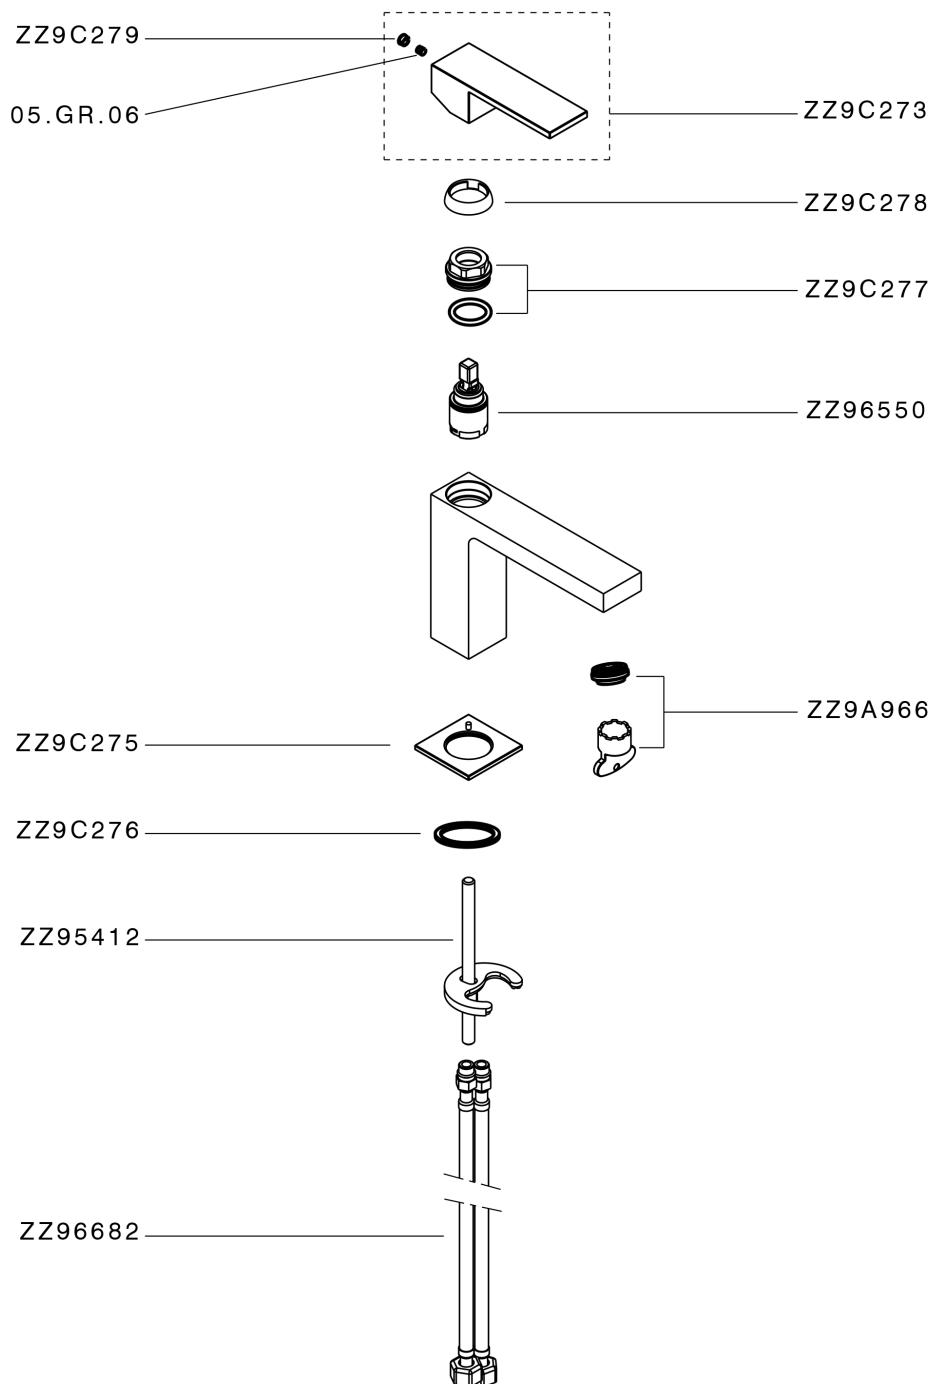

Single lever washbasin mixer NUOVA EGO_NE000544

NE000544

<https://en.huberitalia.com/single-lever-washbasin-mixer-nuova-ego-ne000544>

2026-05-02