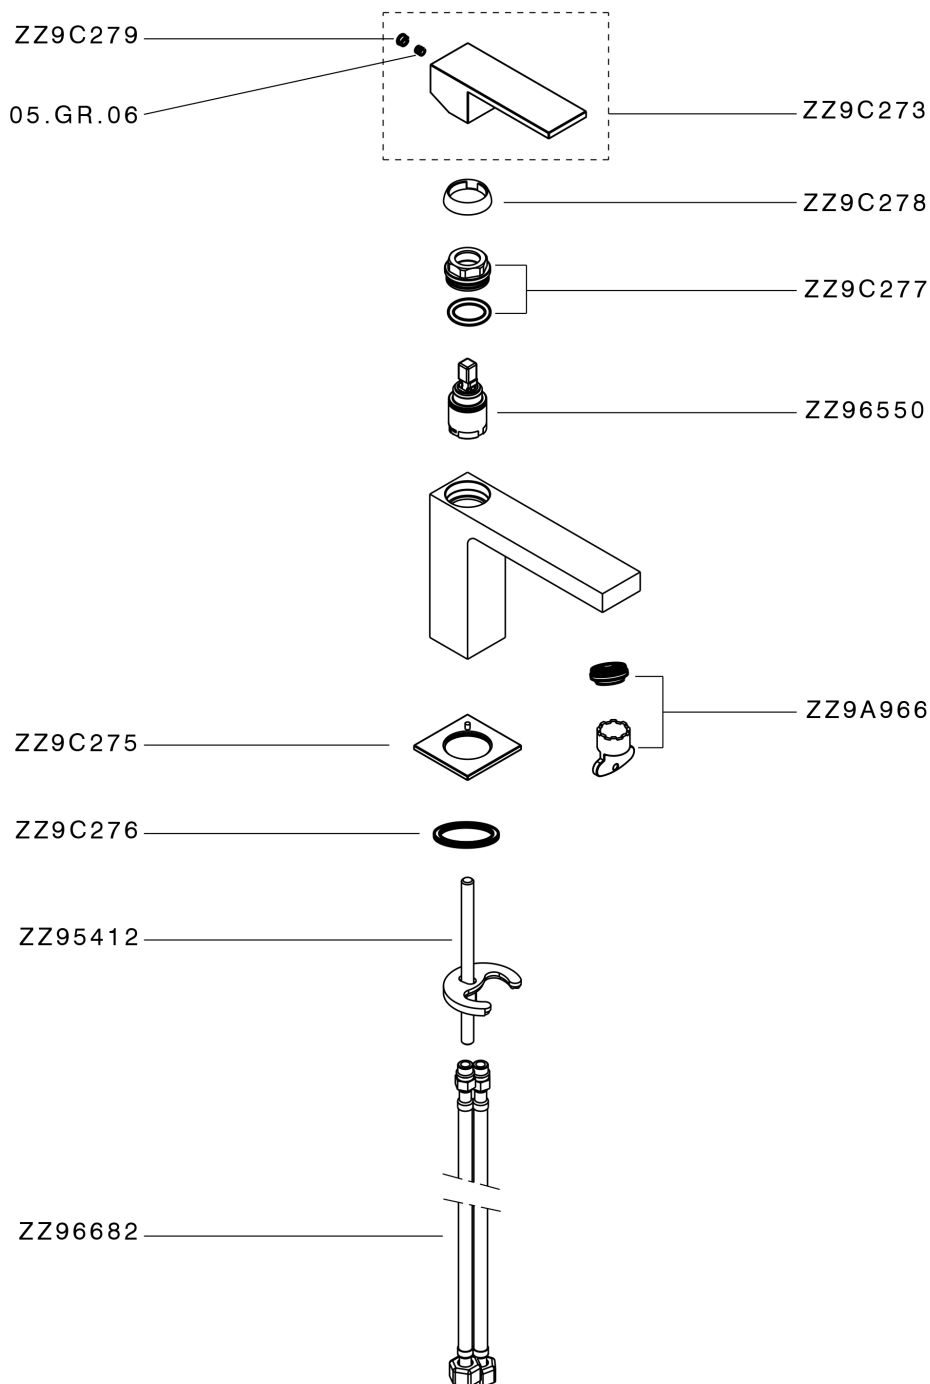

Single lever washbasin mixer NUOVA EGO_NE000544

NE000544

<https://en.huberitalia.com/single-lever-washbasin-mixer-nuova-ego-ne000544>

2026-04-06