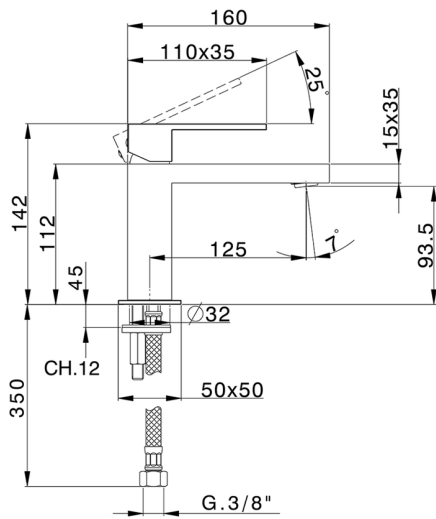

## Single lever washbasin mixer NUOVA EGO\_NE000544

MODEL **NE000544**

Single lever washbasin mixer, without automatic pop-up waste, G.3/8" stainless steel flexible hoses

### CHARACTERISTICS

Cartridge Spare Parts **ZZ96550000**

**25 mm Cartridge**

## Single lever washbasin mixer NUOVA EGO\_NE000544

NE000544

<https://en.huberitalia.com/single-lever-washbasin-mixer-nuova-ego-ne000544>

2026-04-09