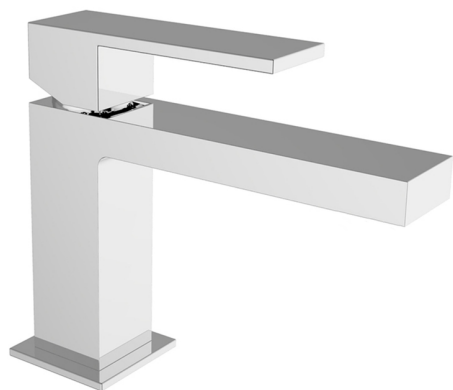

## Single lever washbasin mixer NUOVA EGO\_NE000544

MODEL **NE000544**

Single lever washbasin mixer, without automatic pop-up waste, G.3/8" stainless steel flexible hoses

### CHARACTERISTICS

Cartridge Spare Parts **ZZ96550000**

**25 mm Cartridge**

## Single lever washbasin mixer NUOVA EGO\_NE000544

NE000544

<https://en.huberitalia.com/single-lever-washbasin-mixer-nuova-ego-ne000544>

2026-06-26