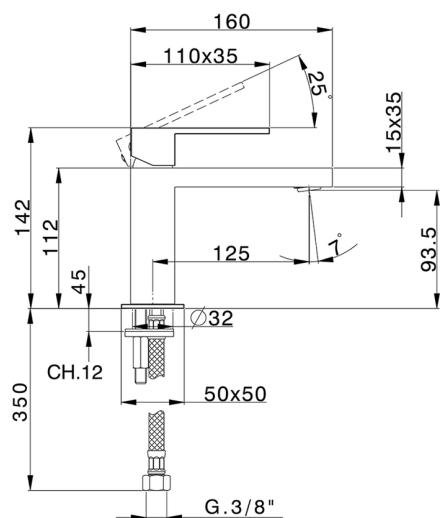

## Single lever washbasin mixer NUOVA EGO\_NE000544

MODEL **NE000544**

Single lever washbasin mixer, without automatic pop-up waste, G.3/8" stainless steel flexible hoses

### CHARACTERISTICS

Cartridge Spare Parts **ZZ96550000**

**25 mm Cartridge**

## Single lever washbasin mixer NUOVA EGO\_NE000544

NE000544

<https://en.huberitalia.com/single-lever-washbasin-mixer-nuova-ego-ne000544>

2026-06-26