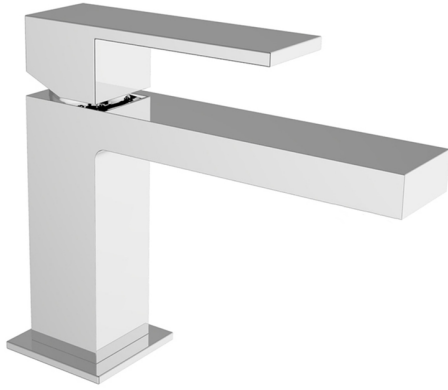

## Single lever washbasin mixer NUOVA EGO\_NE000544

MODEL **NE000544**

Single lever washbasin mixer, without automatic pop-up waste, G.3/8" stainless steel flexible hoses

### CHARACTERISTICS

Cartridge Spare Parts **ZZ96550000**

**25 mm Cartridge**

## Single lever washbasin mixer NUOVA EGO\_NE000544

NE000544

<https://en.huberitalia.com/single-lever-washbasin-mixer-nuova-ego-ne000544>

2026-04-09