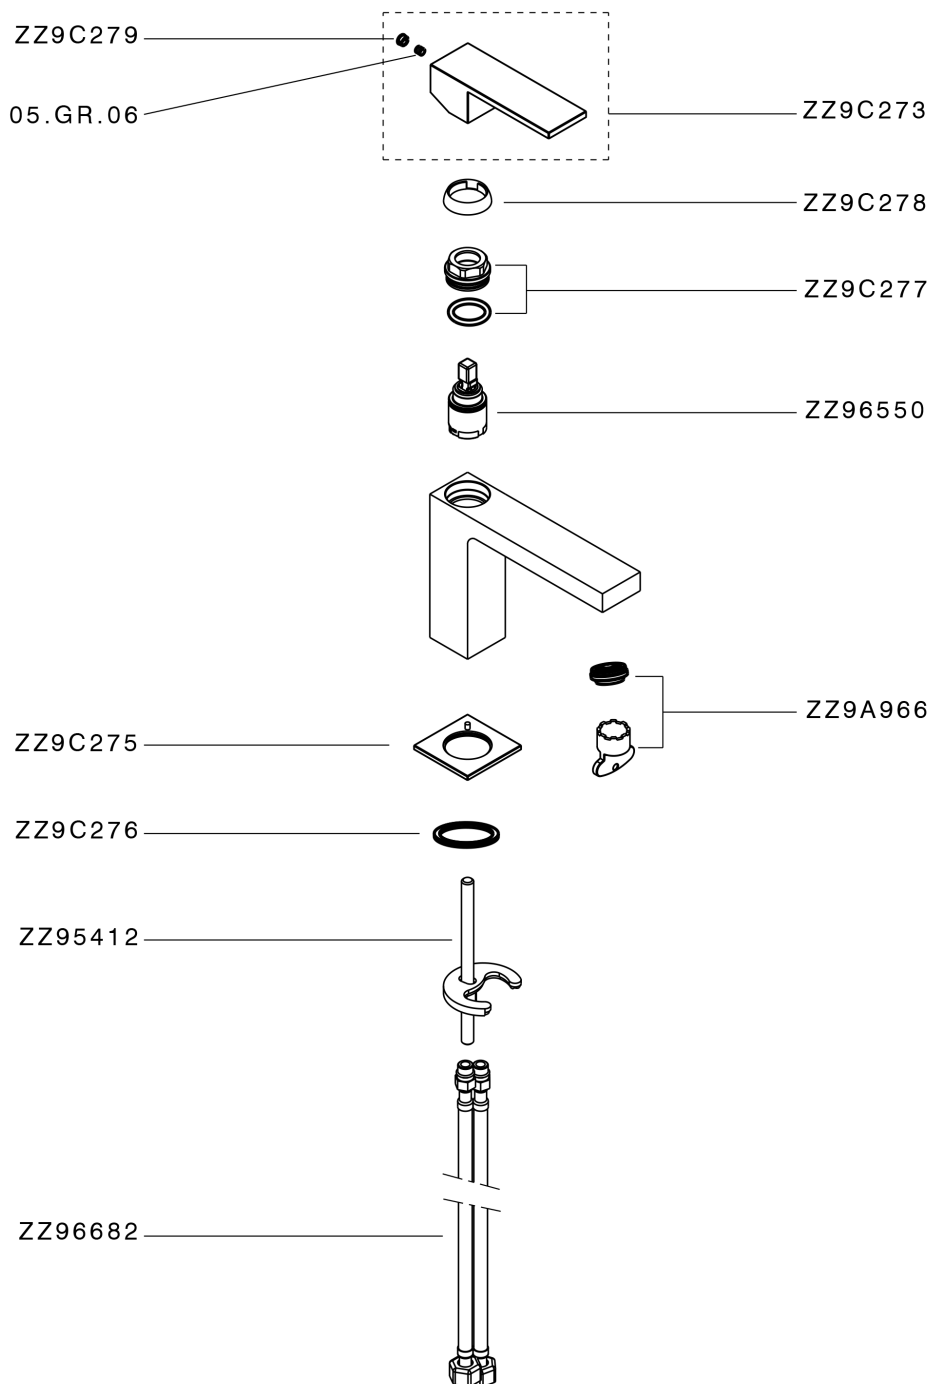

## Single lever washbasin mixer NUOVA EGO\_NE000544

MODEL **NE000544**

Single lever washbasin mixer, without automatic pop-up waste, G.3/8" stainless steel flexible hoses

### CHARACTERISTICS

Cartridge Spare Parts **ZZ96550000**

**25 mm Cartridge**

## Single lever washbasin mixer NUOVA EGO\_NE000544

NE000544

<https://en.huberitalia.com/single-lever-washbasin-mixer-nuova-ego-ne000544>

2026-06-26