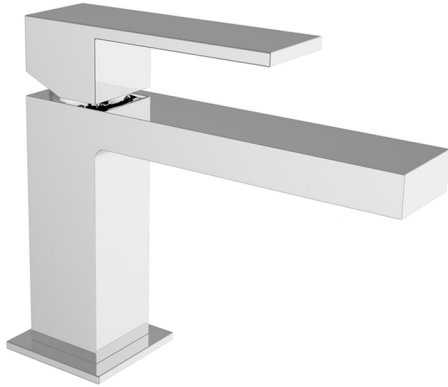

## Single lever washbasin mixer NUOVA EGO\_NE000544

MODEL **NE000544**

Single lever washbasin mixer, without automatic pop-up waste, G.3/8" stainless steel flexible hoses

### CHARACTERISTICS

Cartridge Spare Parts **ZZ96550000**

**25 mm Cartridge**

## Single lever washbasin mixer NUOVA EGO\_NE000544

NE000544

<https://en.huberitalia.com/single-lever-washbasin-mixer-nuova-ego-ne000544>

2026-04-05