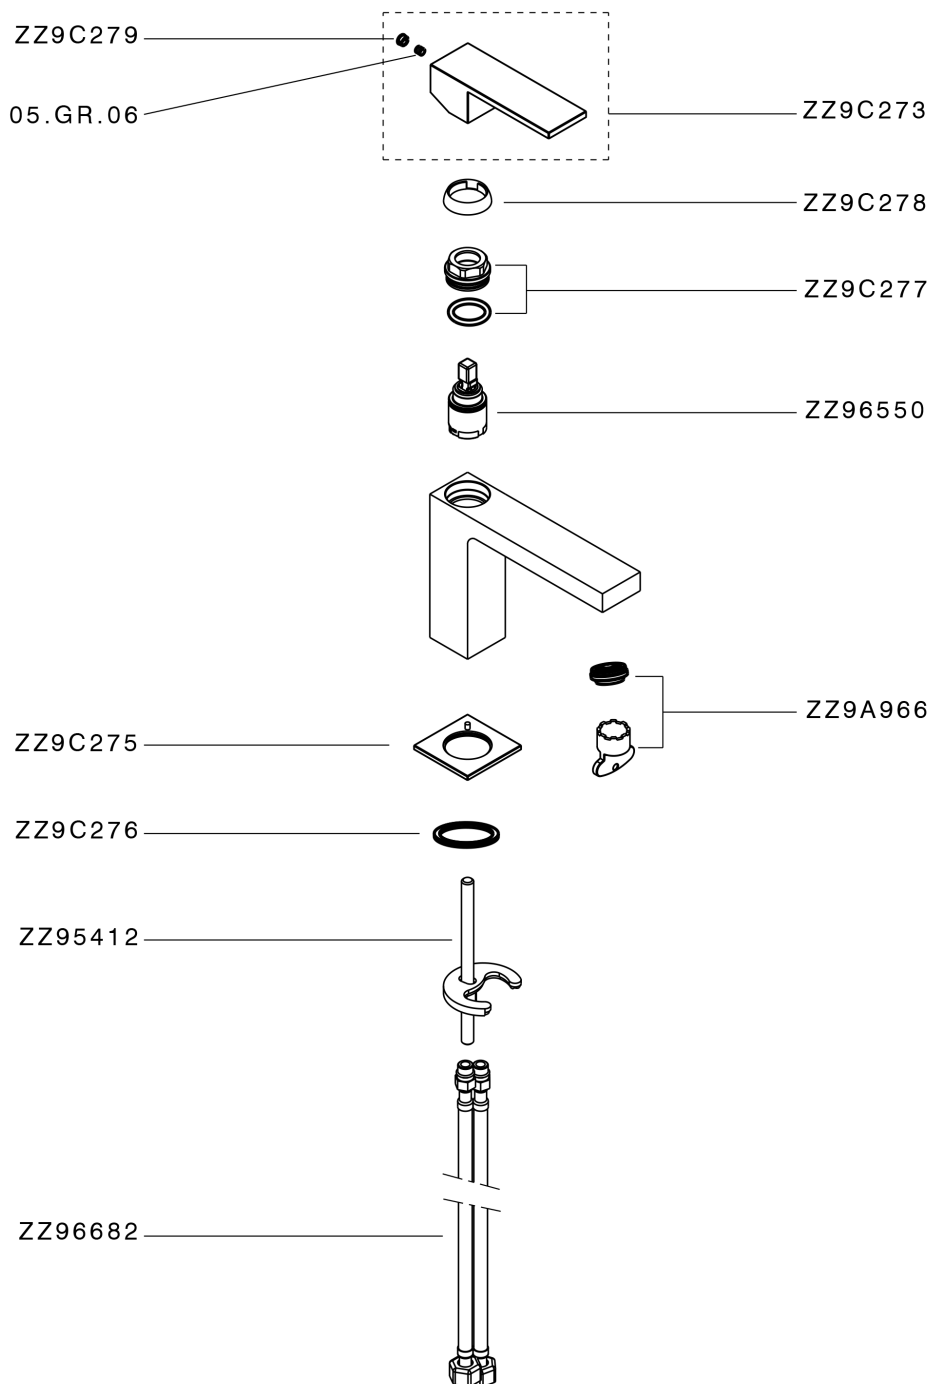

## Single lever washbasin mixer NUOVA EGO\_NE000544

MODEL **NE000544**

Single lever washbasin mixer, without automatic pop-up waste, G.3/8" stainless steel flexible hoses

### CHARACTERISTICS

Cartridge Spare Parts **ZZ96550000**

**25 mm Cartridge**

## Single lever washbasin mixer NUOVA EGO\_NE000544

NE000544

<https://en.huberitalia.com/single-lever-washbasin-mixer-nuova-ego-ne000544>

2026-04-05