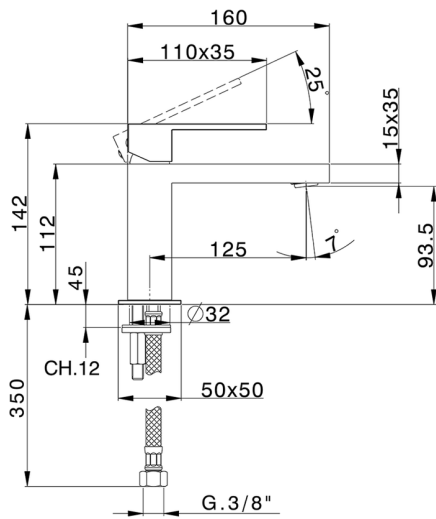

## Single lever washbasin mixer NUOVA EGO\_NE000544

MODEL **NE000544**

Single lever washbasin mixer, without automatic pop-up waste, G.3/8" stainless steel flexible hoses

### CHARACTERISTICS

Cartridge Spare Parts **ZZ96550000**

**25 mm Cartridge**

## Single lever washbasin mixer NUOVA EGO\_NE000544

NE000544

<https://en.huberitalia.com/single-lever-washbasin-mixer-nuova-ego-ne000544>

2026-04-05