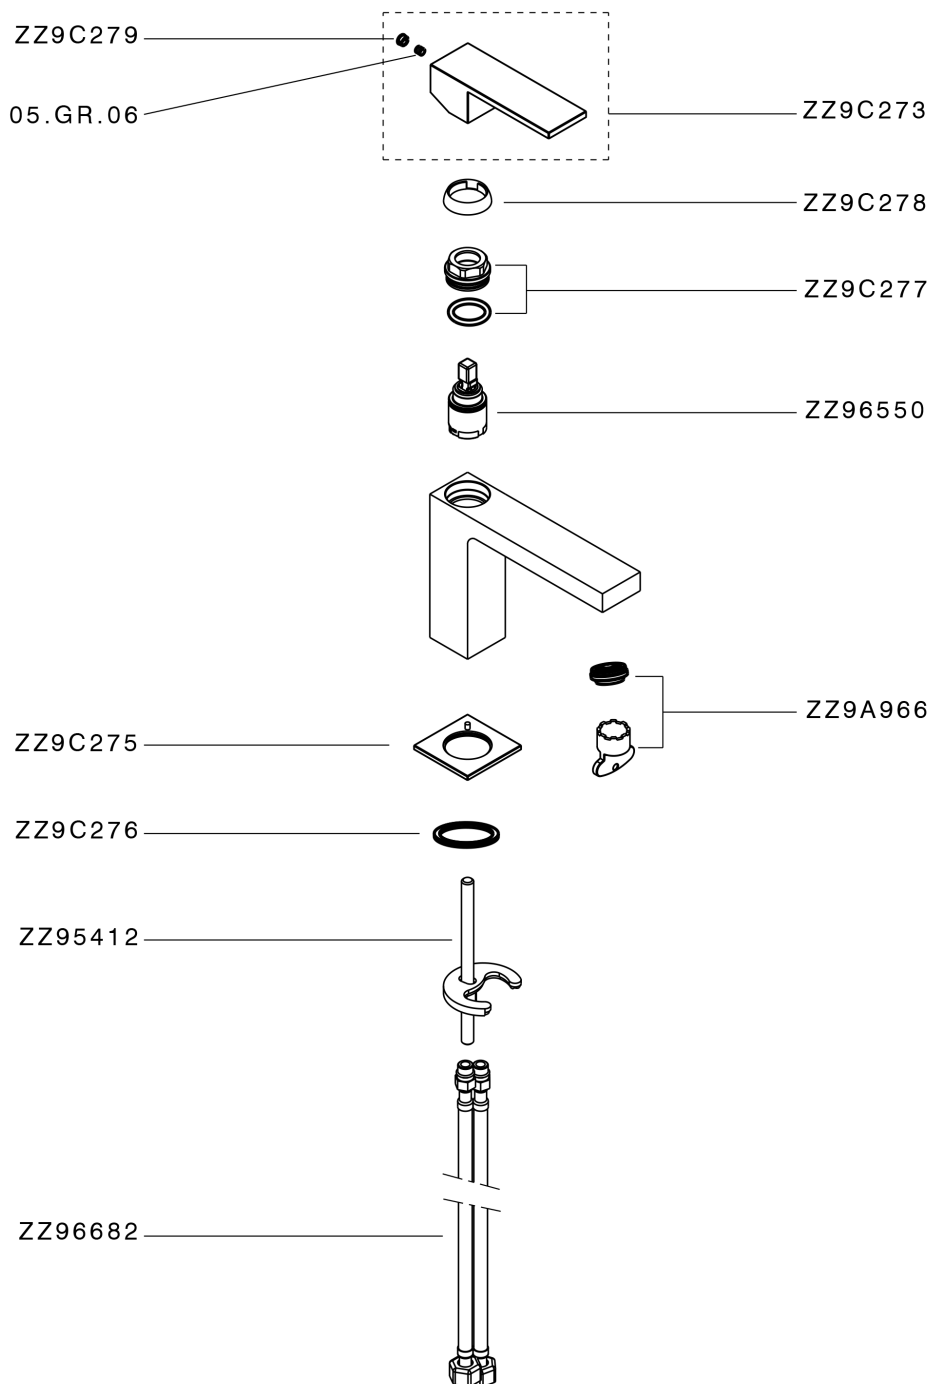

## Single lever washbasin mixer NUOVA EGO\_NE000544

MODEL **NE000544**

Single lever washbasin mixer, without automatic pop-up waste, G.3/8" stainless steel flexible hoses

### CHARACTERISTICS

Cartridge Spare Parts **ZZ96550000**

**25 mm Cartridge**

## Single lever washbasin mixer NUOVA EGO\_NE000544

NE000544

<https://en.huberitalia.com/single-lever-washbasin-mixer-nuova-ego-ne000544>

2026-04-09