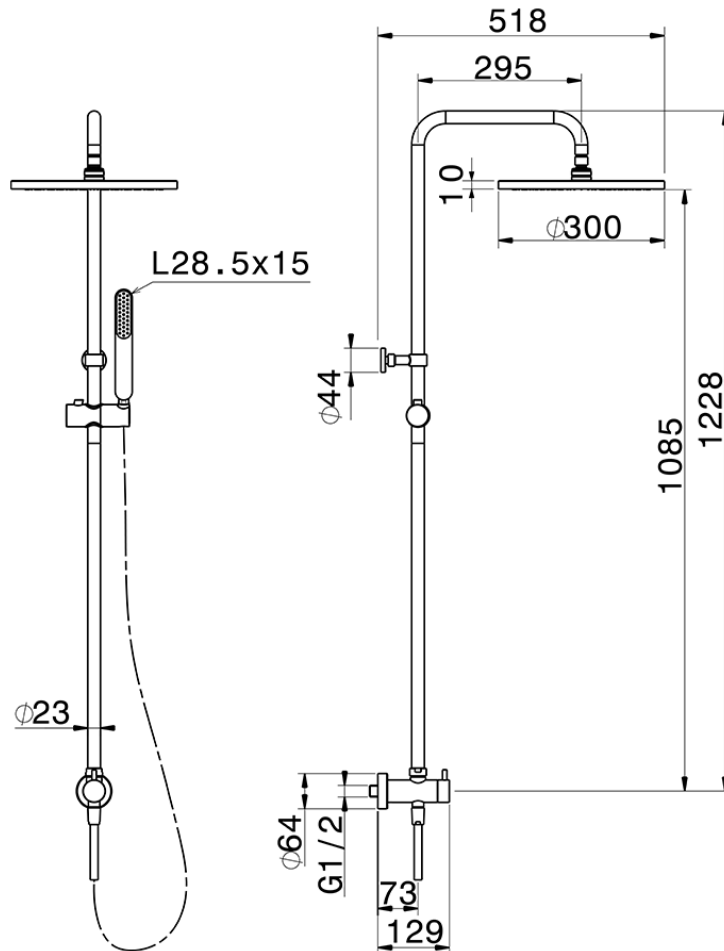

CombiShower with Diverter COLUMNS_SSV72010

SSV72010

<https://en.huberitalia.com/combishower-with-diverter-columns-ssv72010>

2026-04-08