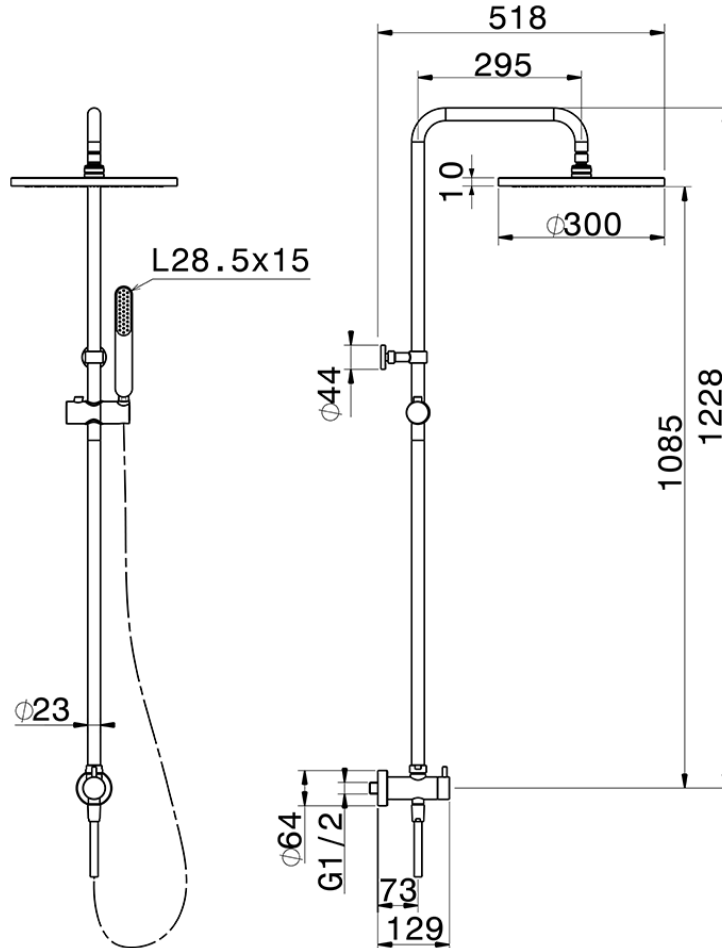

CombiShower with Diverter COLUMNS_SSV72010

SSV72010

<https://en.huberitalia.com/combishower-with-diverter-columns-ssv72010>

2026-06-26