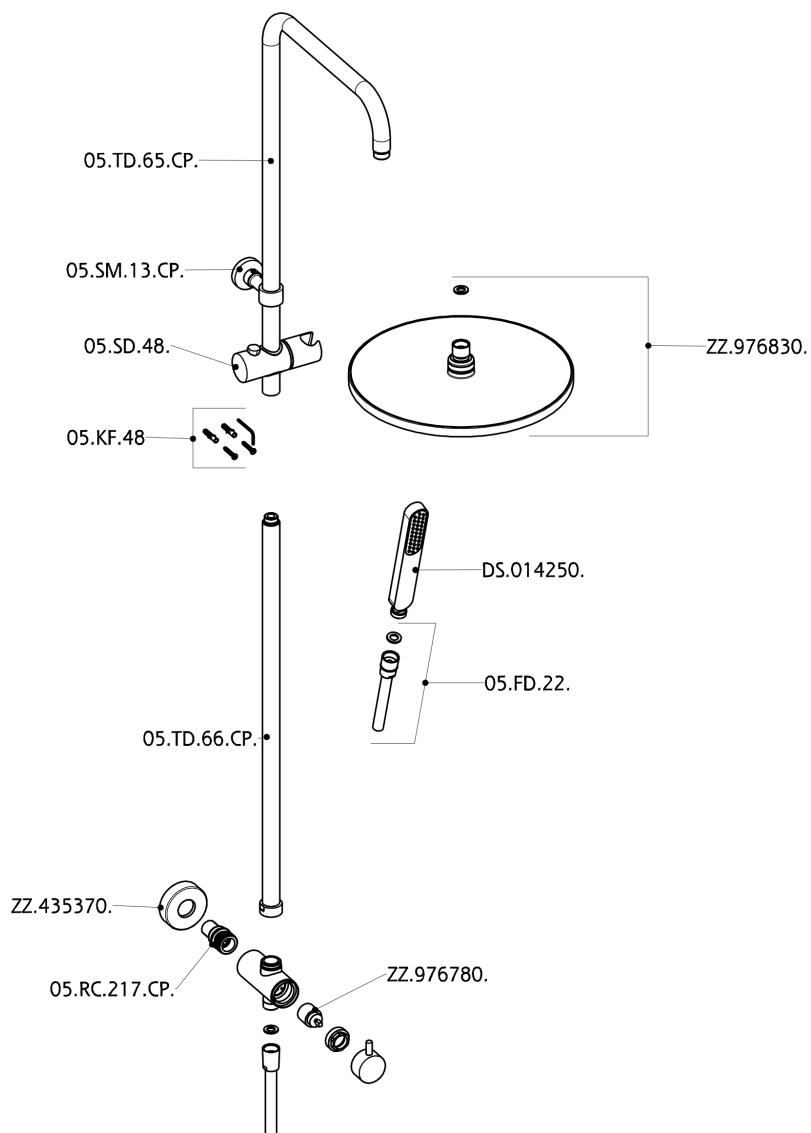

CombiShower with Diverter COLUMNS_SSV72010

SSV72010

<https://en.huberitalia.com/combishower-with-diverter-columns-ssv72010>

2026-04-05