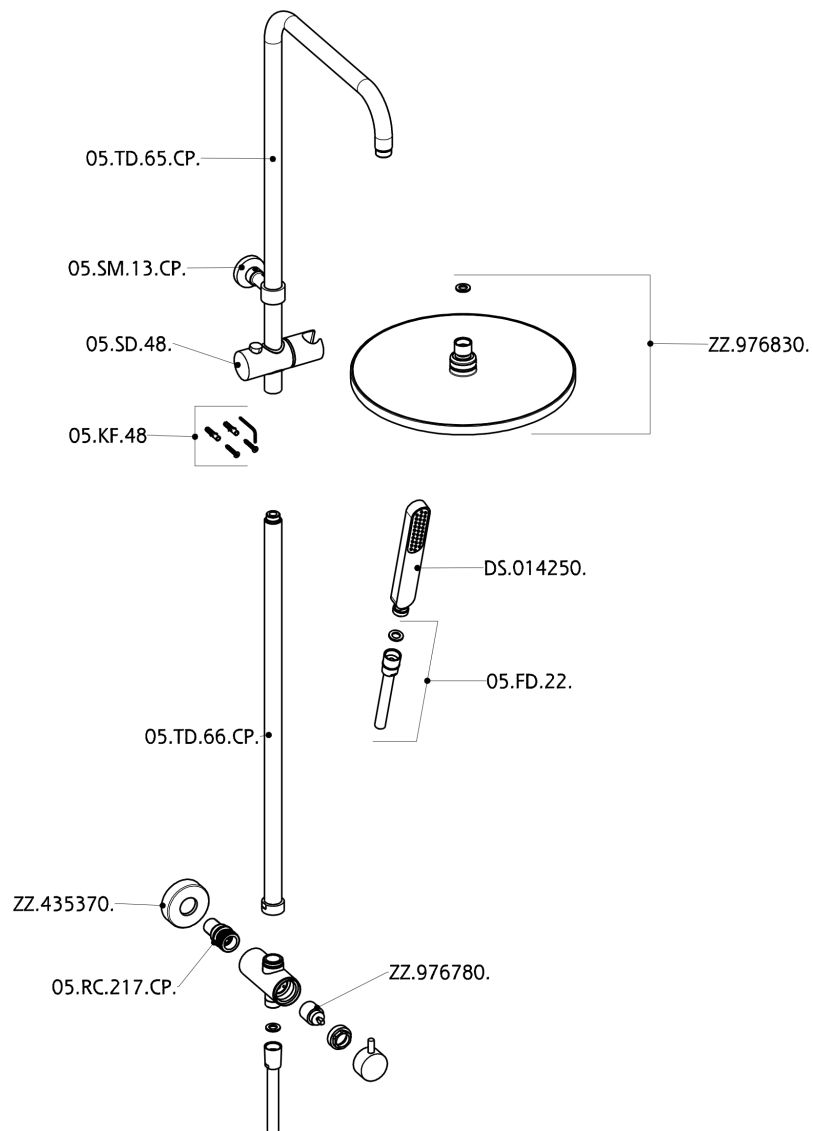

## CombiShower with Diverter COLUMNS\_SSV72010

SSV72010

<https://en.huberitalia.com/combishower-with-diverter-columns-ssv72010>

2026-06-26