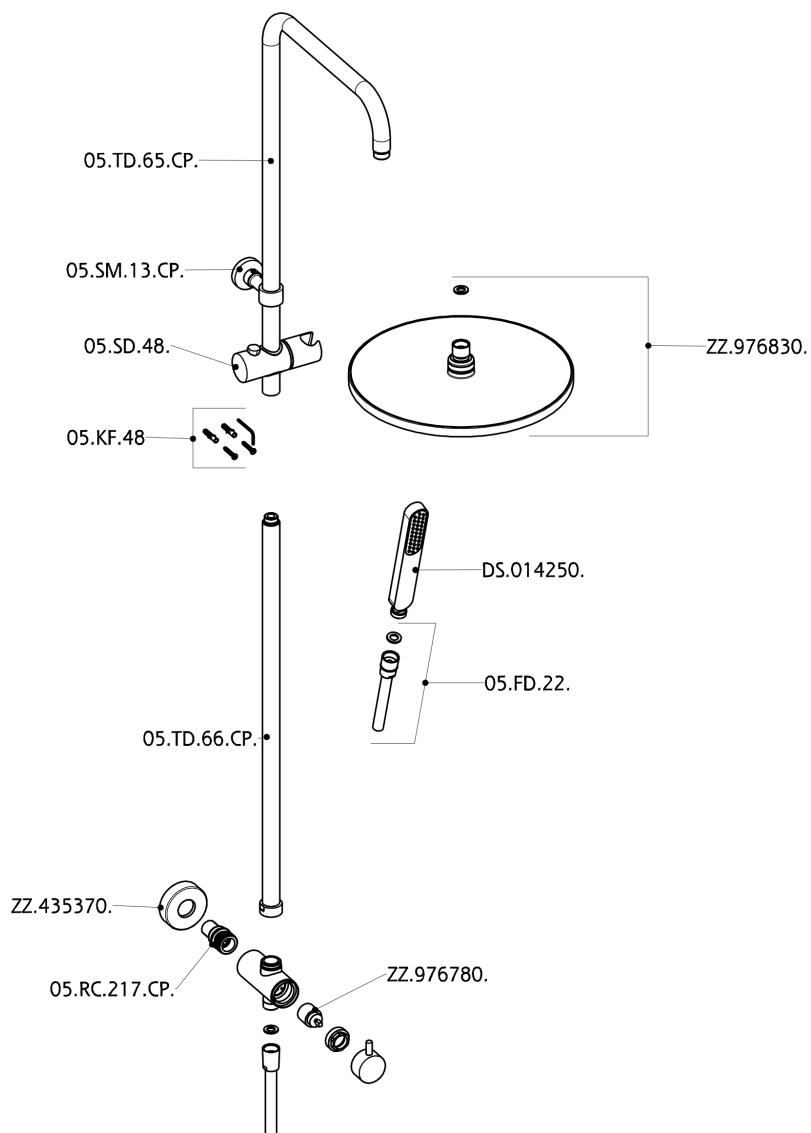

CombiShower with Diverter COLUMNS_SSV72010

SSV72010

<https://en.huberitalia.com/combishower-with-diverter-columns-ssv72010>

2026-04-06