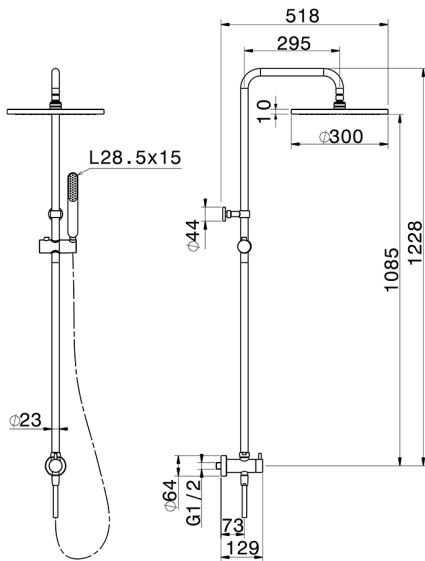

CombiShower with Diverter COLUMNS_SSV72010

MODEL **SSV72010**

CombiShower with Diverter, 2-outlet diverter with concealed wall elbow, not adjustable column, sliding handshower holder, minimalistic one spray handshower ABS, 300 mm ABS Round headshower, 150 cm smooth SILVERFLEX Flexible Hose

AVAILABLE FINISHINGS

CHARACTERISTICS

CombiShower with Diverter COLUMNS_SSV72010

SSV72010

<https://en.huberitalia.com/combishower-with-diverter-columns-ssv72010>

2026-06-06