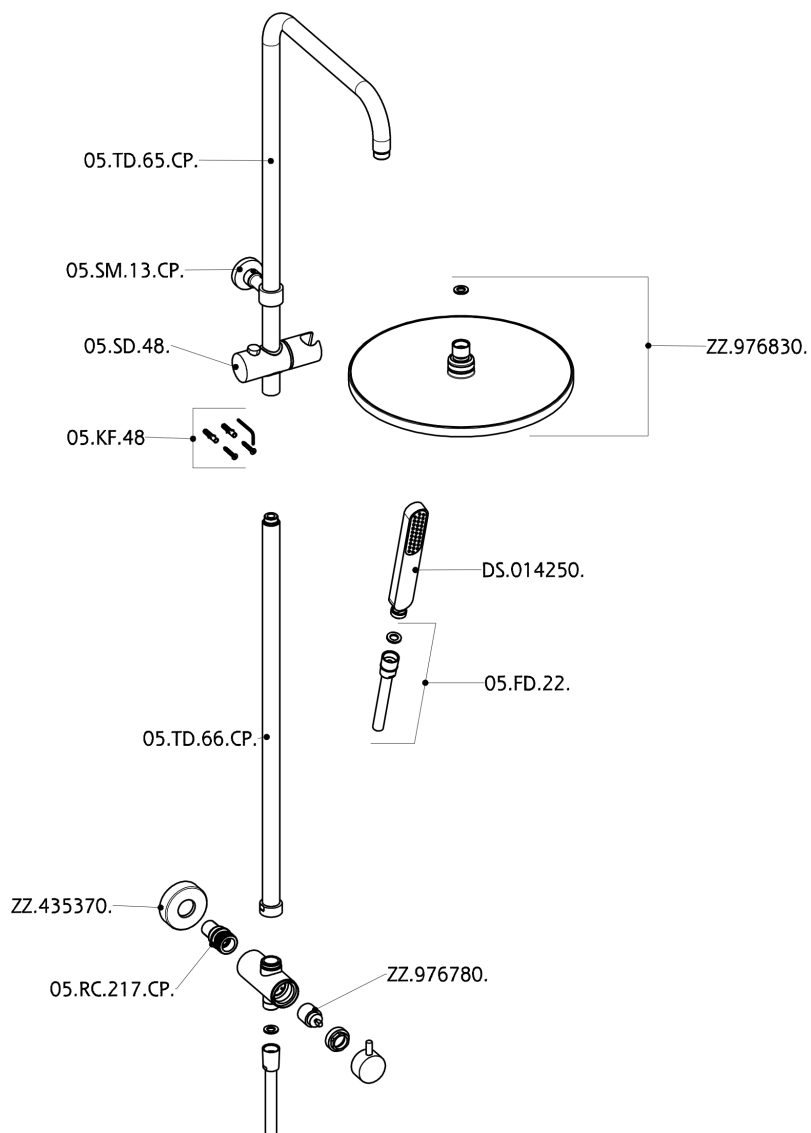

CombiShower with Diverter COLUMNS_SSV72010

MODEL **SSV72010**

CombiShower with Diverter, 2-outlet diverter with concealed wall elbow, not adjustable column, sliding handshower holder, minimalistic one spray handshower ABS, 300 mm ABS Round headshower, 150 cm smooth SILVERFLEX Flexible Hose

AVAILABLE FINISHINGS

CHARACTERISTICS

CombiShower with Diverter COLUMNS_SSV72010

SSV72010

<https://en.huberitalia.com/combishower-with-diverter-columns-ssv72010>

2026-04-06