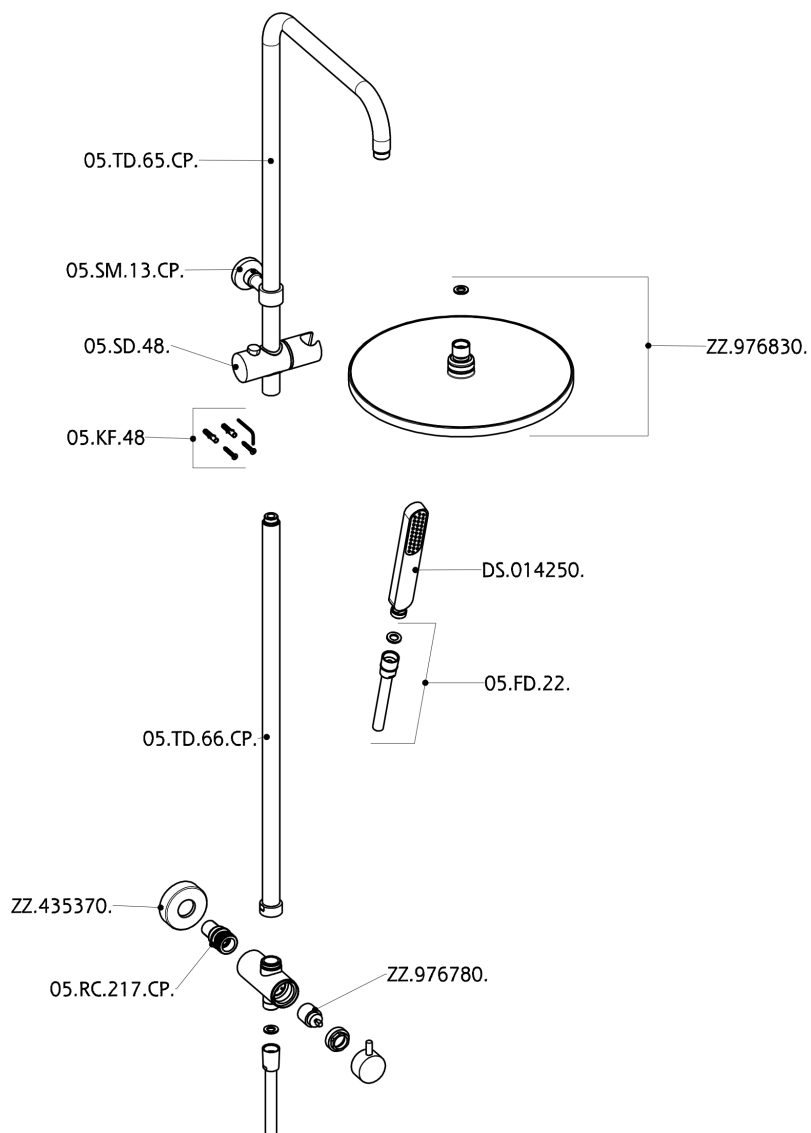

CombiShower with Diverter COLUMNS_SSV72010

MODEL **SSV72010**

CombiShower with Diverter, 2-outlet diverter with concealed wall elbow, not adjustable column, sliding handshower holder, minimalistic one spray handshower ABS, 300 mm ABS Round headshower, 150 cm smooth SILVERFLEX Flexible Hose

AVAILABLE FINISHINGS

CHARACTERISTICS

CombiShower with Diverter COLUMNS_SSV72010

SSV72010

<https://en.huberitalia.com/combishower-with-diverter-columns-ssv72010>

2026-06-06