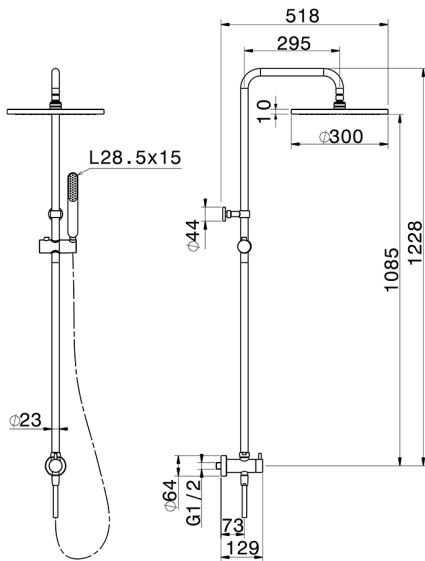

CombiShower with Diverter COLUMNS_SSV72010

MODEL **SSV72010**

CombiShower with Diverter, 2-outlet diverter with concealed wall elbow, not adjustable column, sliding handshower holder, minimalistic one spray handshower ABS, 300 mm ABS Round headshower, 150 cm smooth SILVERFLEX Flexible Hose

AVAILABLE FINISHINGS

CHARACTERISTICS

CombiShower with Diverter COLUMNS_SSV72010

SSV72010

<https://en.huberitalia.com/combishower-with-diverter-columns-ssv72010>

2026-06-26