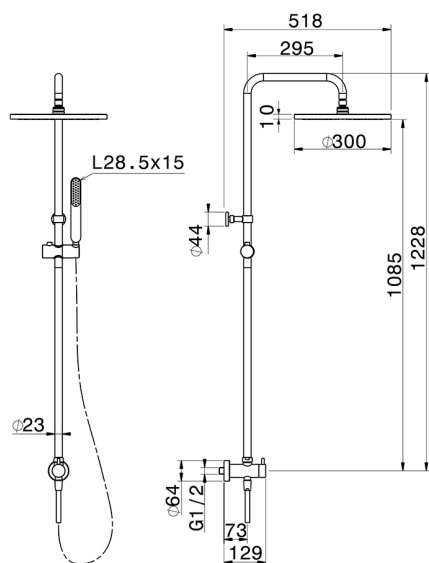

CombiShower with Diverter COLUMNS_SSV72010

MODEL **SSV72010**

CombiShower with Diverter, 2-outlet diverter with concealed wall elbow, not adjustable column, sliding handshower holder, minimalistic one spray handshower ABS, 300 mm ABS Round headshower, 150 cm smooth SILVERFLEX Flexible Hose

AVAILABLE FINISHINGS

CHARACTERISTICS

CombiShower with Diverter COLUMNS_SSV72010

SSV72010

<https://en.huberitalia.com/combishower-with-diverter-columns-ssv72010>

2026-04-06