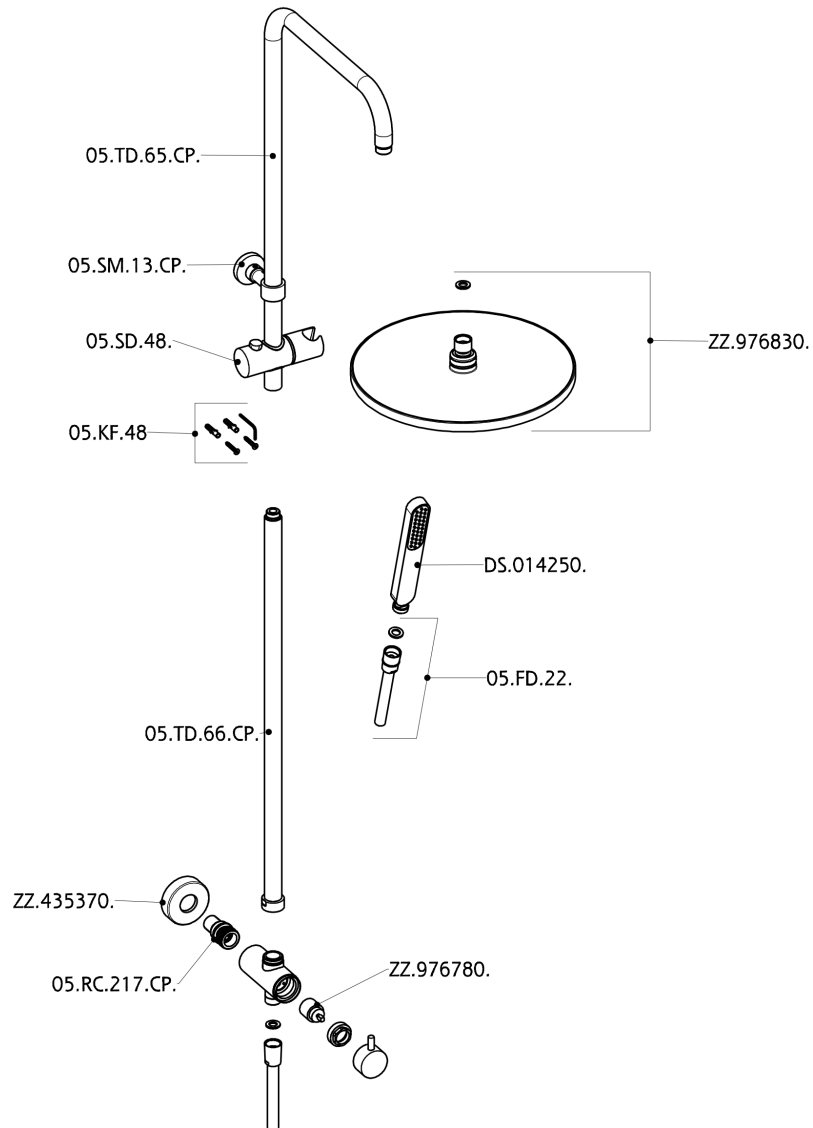

CombiShower with Diverter COLUMNS_SSV72010

MODEL **SSV72010**

CombiShower with Diverter, 2-outlet diverter with concealed wall elbow, not adjustable column, sliding handshower holder, minimalistic one spray handshower ABS, 300 mm ABS Round headshower, 150 cm smooth SILVERFLEX Flexible Hose

AVAILABLE FINISHINGS

CHARACTERISTICS

CombiShower with Diverter COLUMNS_SSV72010

SSV72010

<https://en.huberitalia.com/combishower-with-diverter-columns-ssv72010>

2026-06-26