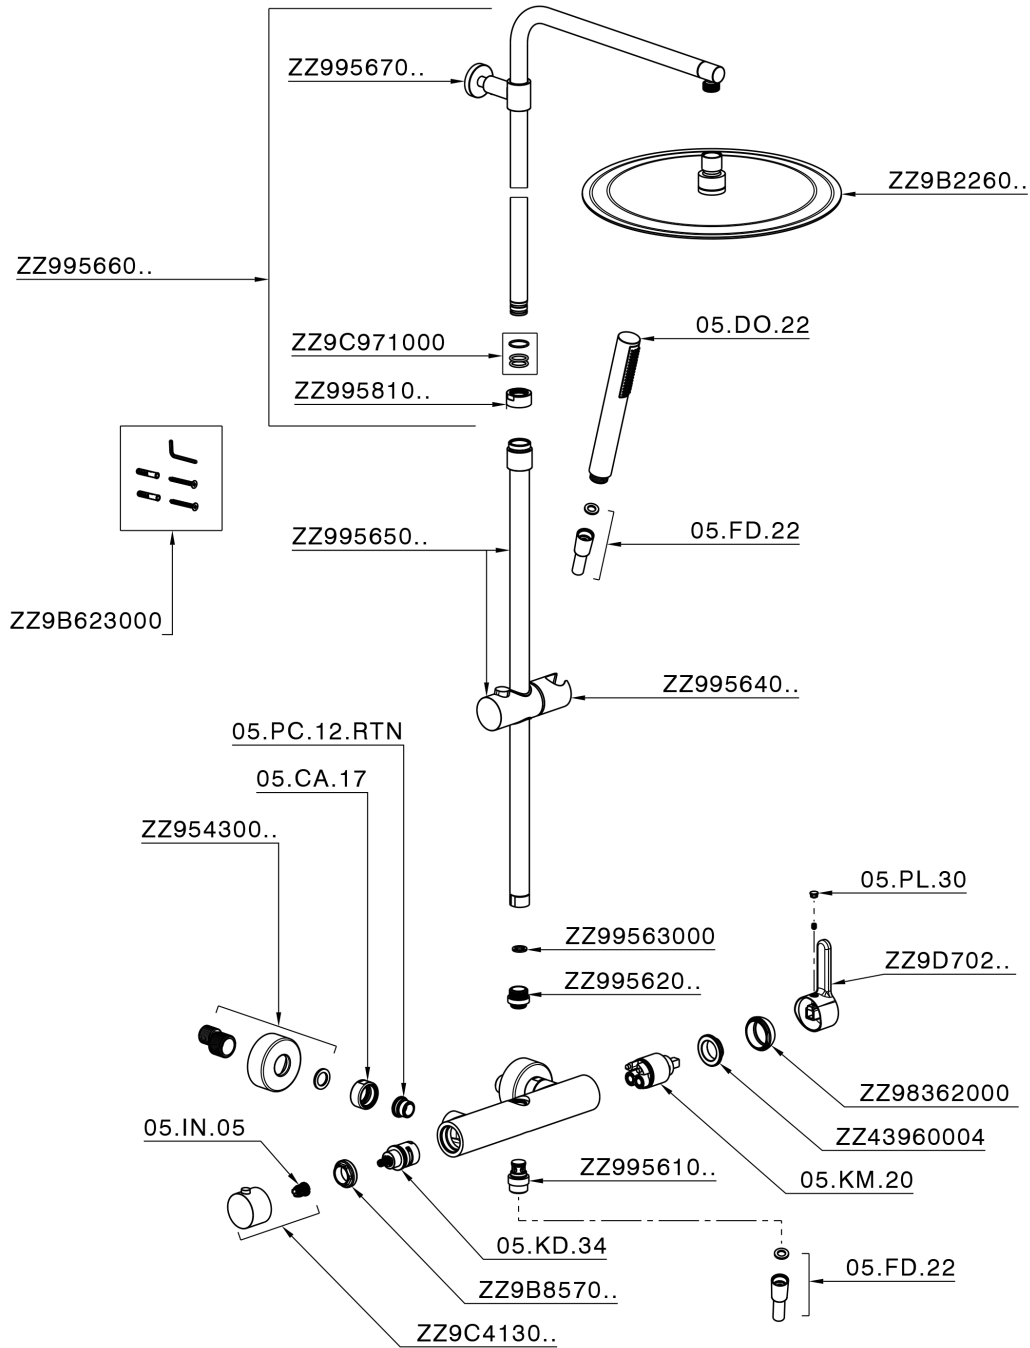

## 2-function single lever shower set COLUMNS\_H2004033

MODEL **H2004033**

2-function single lever shower set, 2-outlet deviator, adjustable riser column, sliding shower bracket, ABS D.26 mm minimalistic one spray handshower, 300 mm round showerhead 2 mm thick INOX, 150 cm smooth SILVERFLEX Flexible Hose

AVAILABLE FINISHINGS

**21** 21 Chrome

**H200403240** Matt Black

CHARACTERISTICS

Cartridge Spare Parts **ZZ95409000**

**35 mm Cartridge**

## 2-function single lever shower set COLUMNS\_H2004033

H2004033

<https://en.huberitalia.com/2-function-single-lever-shower-set-columns-h2004033>

2024-12-19