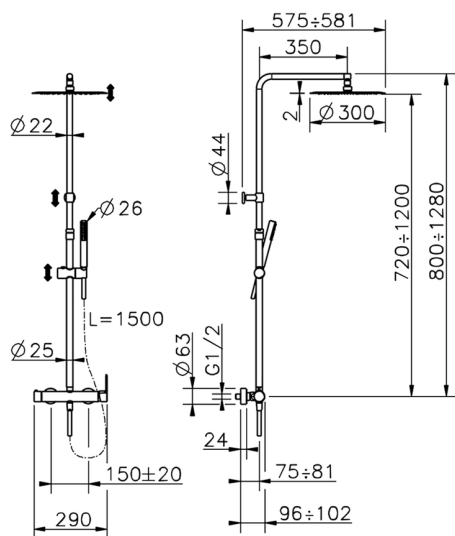

## 2-function single lever shower set COLUMNS\_H2004033

MODEL **H2004033**

2-function single lever shower set, 2-outlet deviator, adjustable riser column, sliding shower bracket, ABS D.26 mm minimalistic one spray handshower, 300 mm round showerhead 2 mm thick INOX, 150 cm smooth SILVERFLEX Flexible Hose

AVAILABLE FINISHINGS

**21** 21 Chrome

**H200403240** Matt Black

CHARACTERISTICS

Cartridge Spare Parts **ZZ95409000**

**35 mm Cartridge**

## 2-function single lever shower set COLUMNS\_H2004033

H2004033

<https://en.huberitalia.com/2-function-single-lever-shower-set-columns-h2004033>

2024-12-19