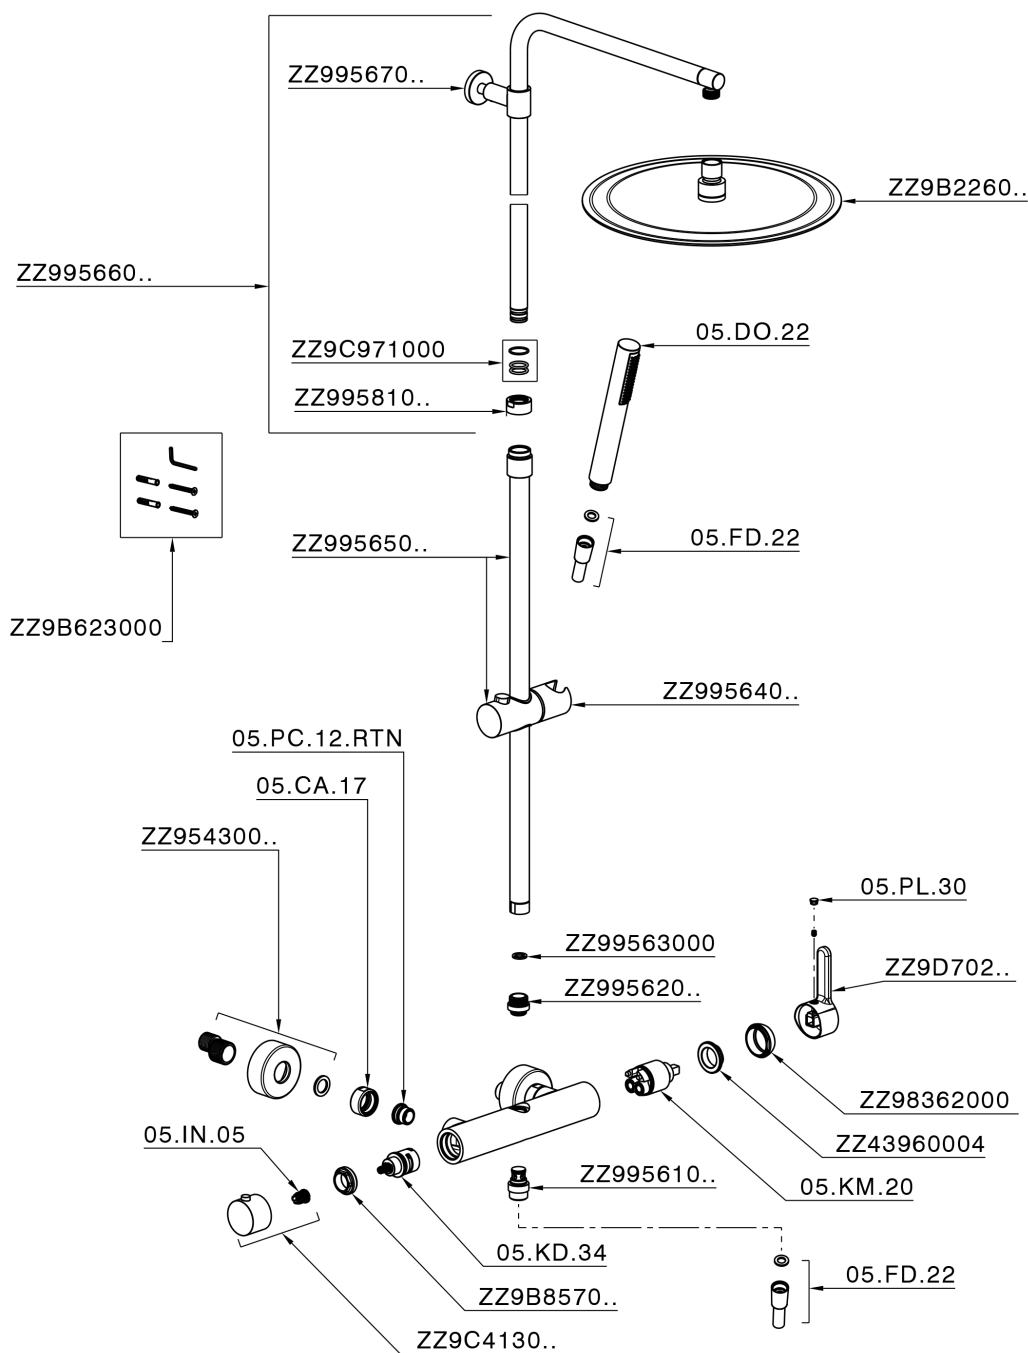

2-function single lever shower set COLUMNS_H2004033

MODEL **H2004033**

2-function single lever shower set, 2-outlet deviator, adjustable riser column, sliding shower bracket, ABS D.26 mm minimalistic one spray handshower, 300 mm round showerhead 2 mm thick INOX, 150 cm smooth SILVERFLEX Flexible Hose

AVAILABLE FINISHINGS

21 21 Chrome

H200403240 Matt Black

CHARACTERISTICS

Cartridge Spare Parts **ZZ95409000**

35 mm Cartridge

2-function single lever shower set COLUMNS_H2004033

H2004033

<https://en.huberitalia.com/2-function-single-lever-shower-set-columns-h2004033>

2024-12-18