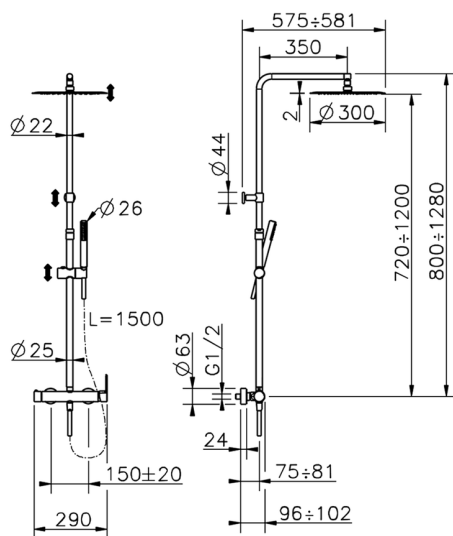

2-function single lever shower set COLUMNS_H2004033

MODEL **H2004033**

2-function single lever shower set, 2-outlet deviator, adjustable riser column, sliding shower bracket, ABS D.26 mm minimalistic one spray handshower, 300 mm round showerhead 2 mm thick INOX, 150 cm smooth SILVERFLEX Flexible Hose

AVAILABLE FINISHINGS

21 21 Chrome

H200403240 Matt Black

CHARACTERISTICS

Cartridge Spare Parts **ZZ95409000**

35 mm Cartridge

2-function single lever shower set COLUMNS_H2004033

H2004033

<https://en.huberitalia.com/2-function-single-lever-shower-set-columns-h2004033>

2024-12-18