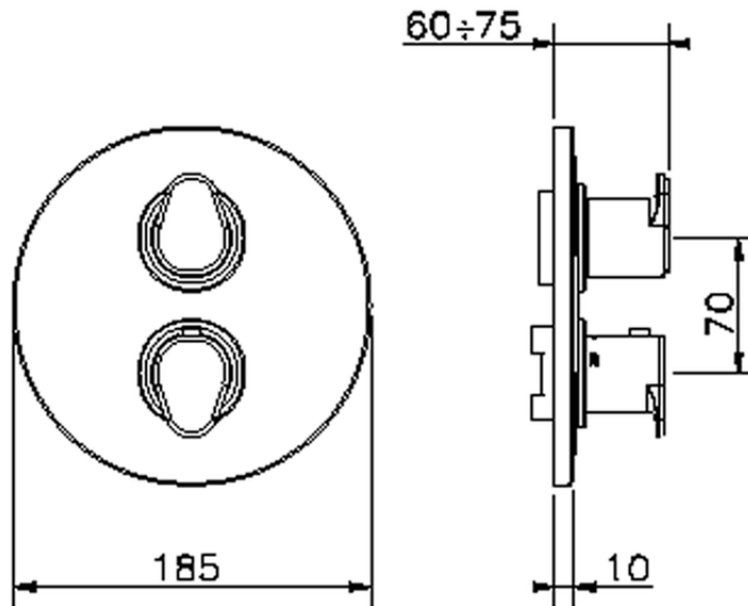

Exposed part for 3-outlet con.thermo.shower valve THERMO_H3018200

H3018200

<https://en.huberitalia.com/exposed-part-for-3-outlet-con-thermo-shower-valve-thermo-h3018200>

Piastra/Plate/Plaque/Platte/Placa

2-3mm: XX 25-40 YY 76-91

10 mm: XX 16-31 YY 65-80

ZB018201

<https://en.huberitalia.com/3-outlet-concealed-thermostatic-shower-valve-concealed-zb018201>

2024-11-24