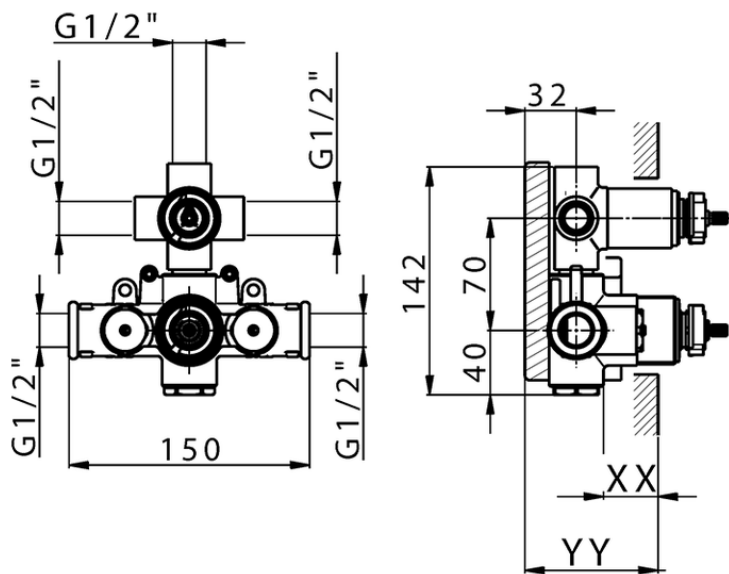

Exposed part for 3-outlet con.thermo.shower valve THERMO_H3018200

H3018200

<https://en.huberitalia.com/exposed-part-for-3-outlet-con-thermo-shower-valve-thermo-h3018200>

Piastra/Plate/Plaque/Platte/Placa

2-3mm: XX 25-40 YY 76-91

10 mm: XX 16-31 YY 65-80

ZB018201

<https://en.huberitalia.com/3-outlet-concealed-thermostatic-shower-valve-concealed-zb018201>

2024-11-24