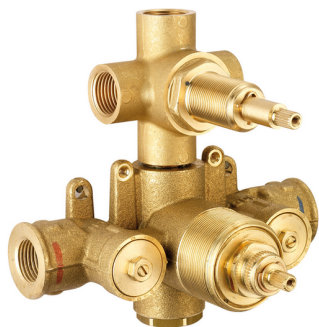

## Exposed part for 3-outlet con.thermo.shower valve THERMO\_H3018200

MODEL **H3018200**

Exposed part for 3-outlet thermostatic mixer, with 3 outlet diverter, without concealed part, for item ZB018201

### Thermostatic

The Huber thermostatic is your personal water manager, helping you to handle, control and save water and energy.

## 3-outlet Concealed thermostatic shower valve CONCEALED\_ZB018201

MODEL **ZB018201**

3-Outlet Concealed thermostatic mixer, with 3-outlet diverter, without trim kit

AVAILABLE FINISHINGS

CHARACTERISTICS

Installation	<b>Concealed</b>
Cartridge Spare Parts	<b>24.04A.PP</b>
<b>8x20 Plus P Thermostatic Valve</b>	
Concealed	<b>1</b>

### DeviaStop

The Huber Devia Stop technology allows to adjust the water flow and to direct it to the selected output point (overhead soaker, hand shower, etc).