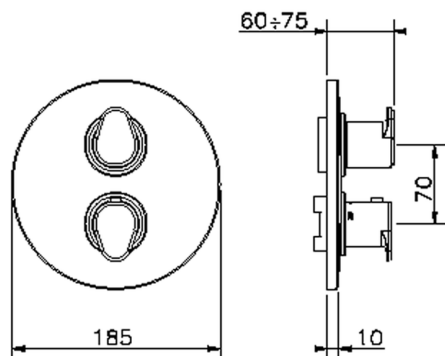

CHARACTERISTICS

Installation **Concealed**
Required concealed parts **ZB018201**

Thermostatic

The Huber thermostatic is your personal water manager, helping you to handle, control and save water and energy.